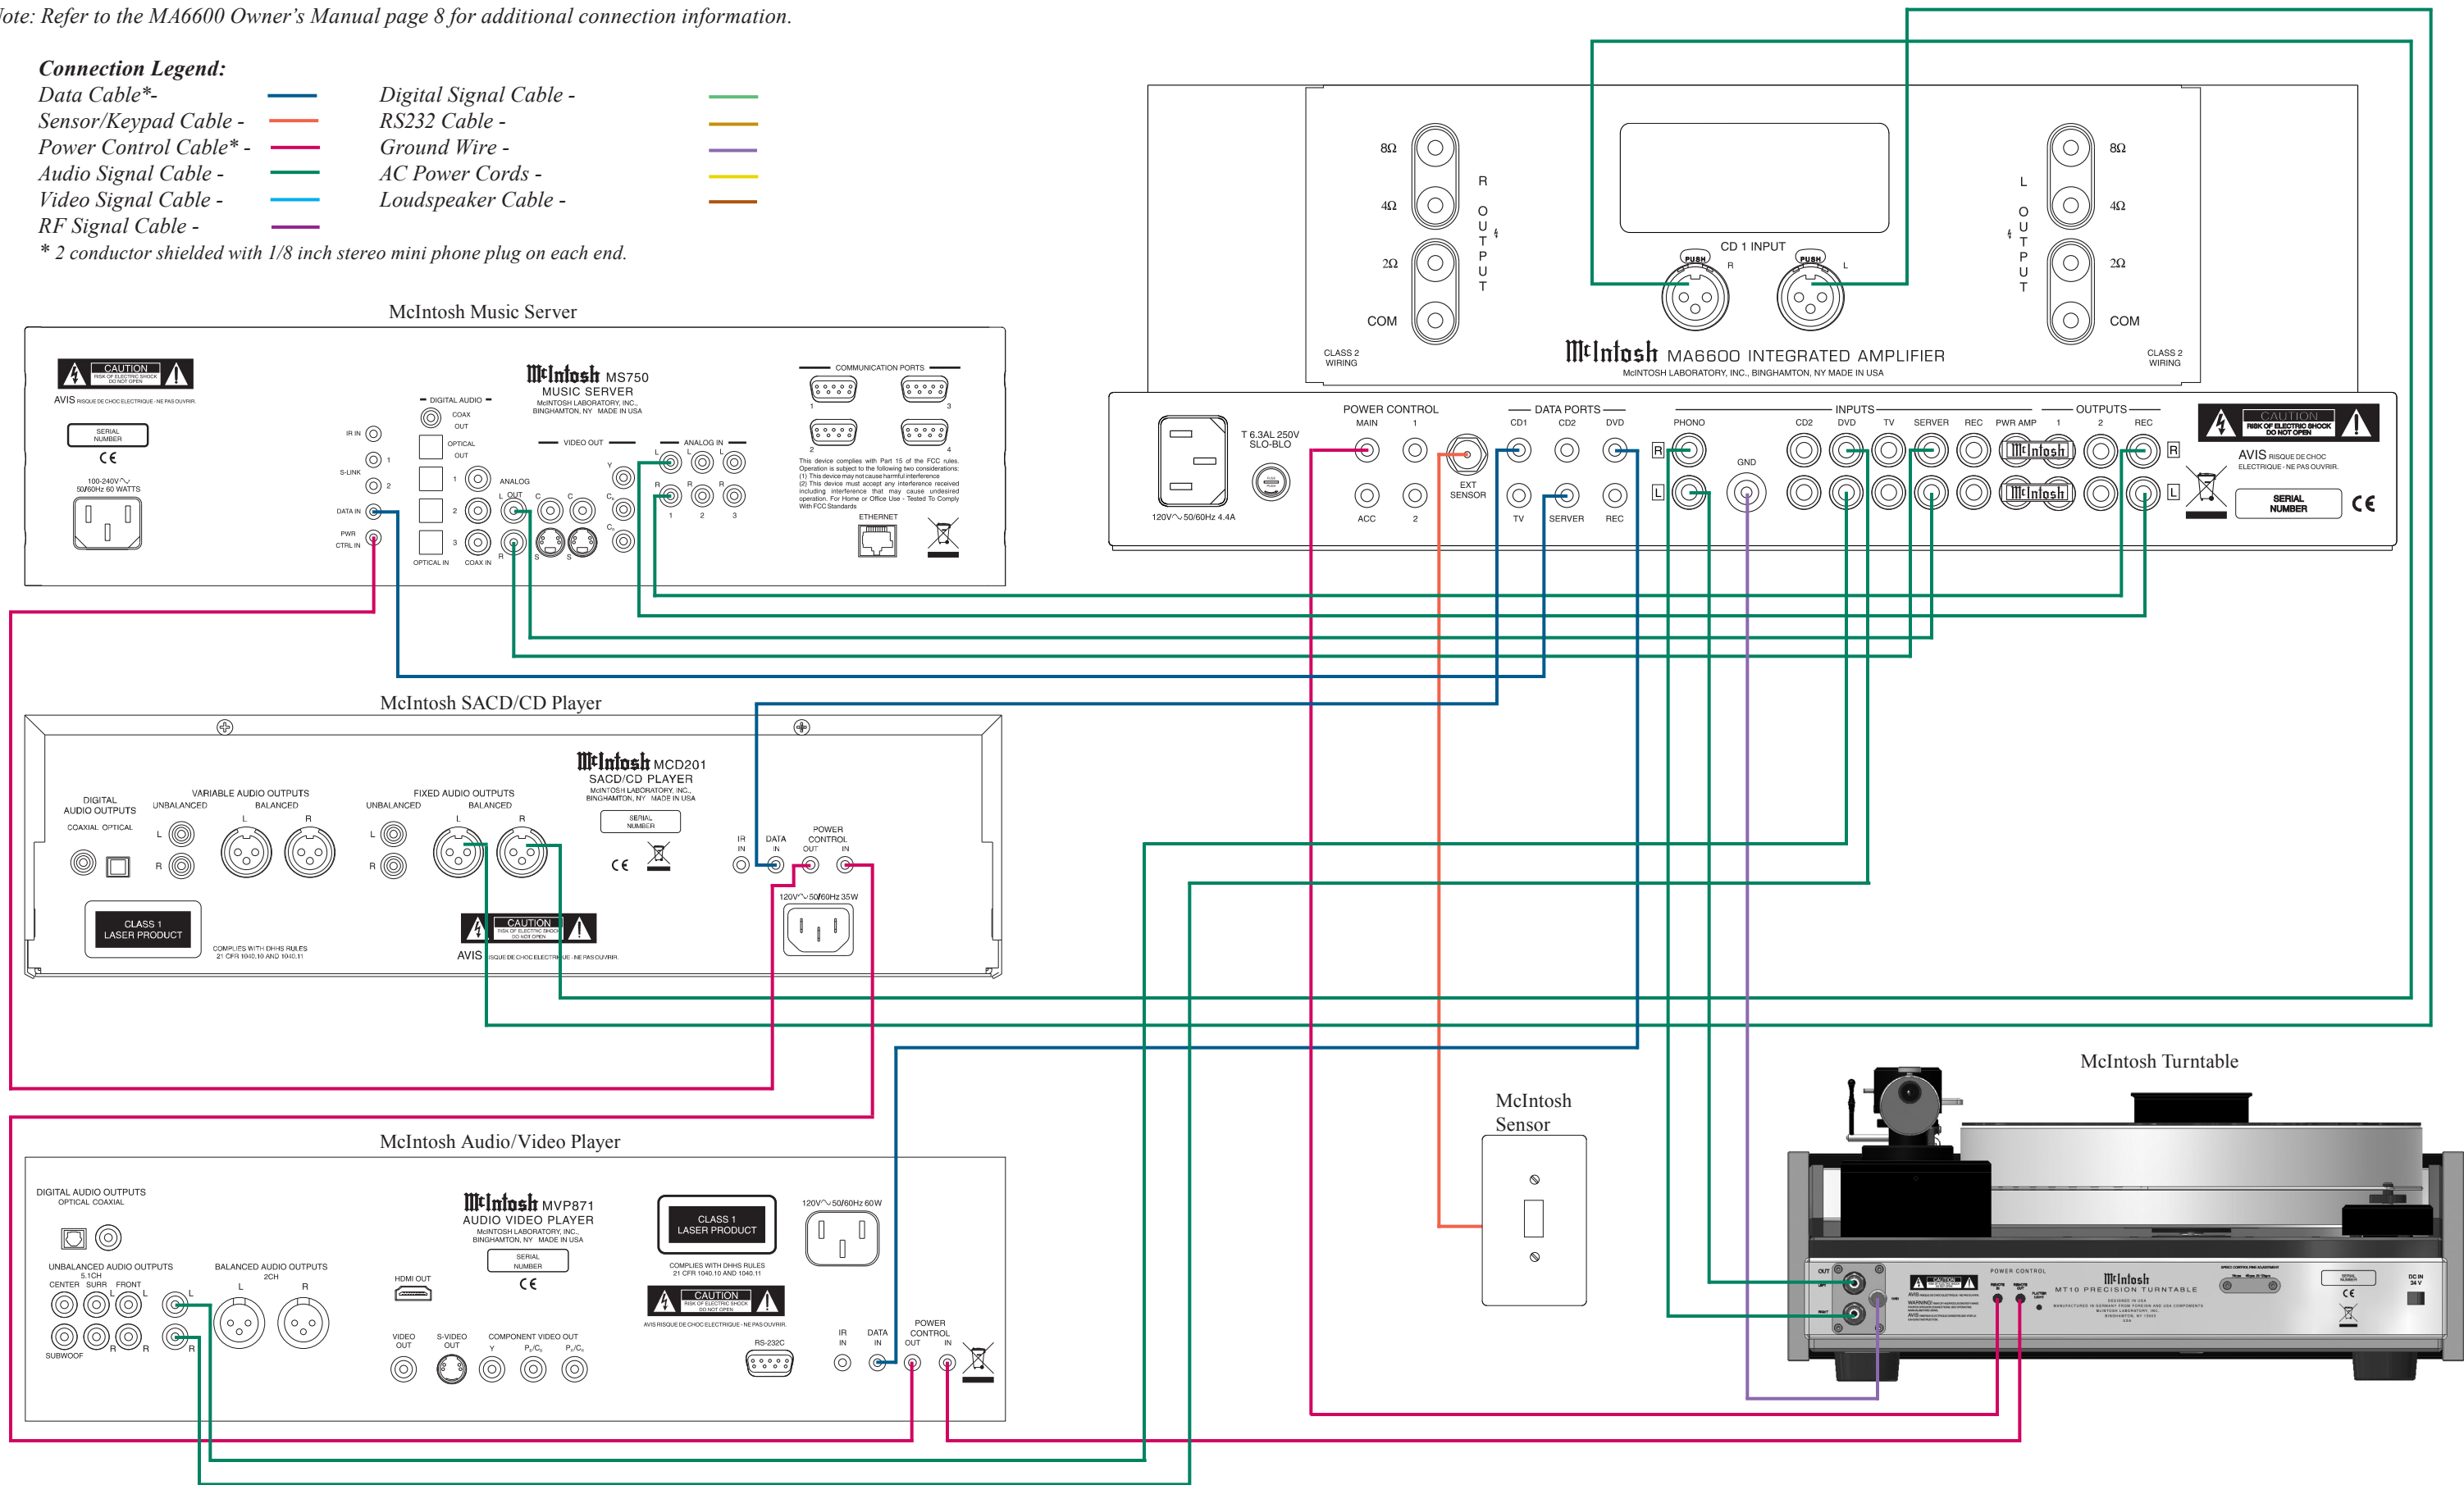

Note: Refer to the MA6600 Owner's Manual page 8 for additional connection information.

Connection Legend:

- Data Cable* - — Digital Signal Cable - —
 - Sensor/Keypad Cable - — RS232 Cable - —
 - Power Control Cable* - — Ground Wire - —
 - Audio Signal Cable - — AC Power Cords - —
 - Video Signal Cable - — Loudspeaker Cable - —
 - RF Signal Cable - —
- * 2 conductor shielded with 1/8 inch stereo mini phone plug on each end.

Note: Refer to the MA6600 Owner's Manual page 9 for additional connection information.

Connection Legend:

- Data Cable* - — Digital Signal Cable - —
- Sensor/Keypad Cable - — RS232 Cable - —
- Power Control Cable* - — Ground Wire - —
- Audio Signal Cable - — AC Power Cords - —
- Video Signal Cable - — Loudspeaker Cable - —
- RF Signal Cable - —

* 2 conductor shielded with 1/8 inch stereo mini phone plug on each end.

McIntosh Power Amplifier - Secondary Room (Partial View)