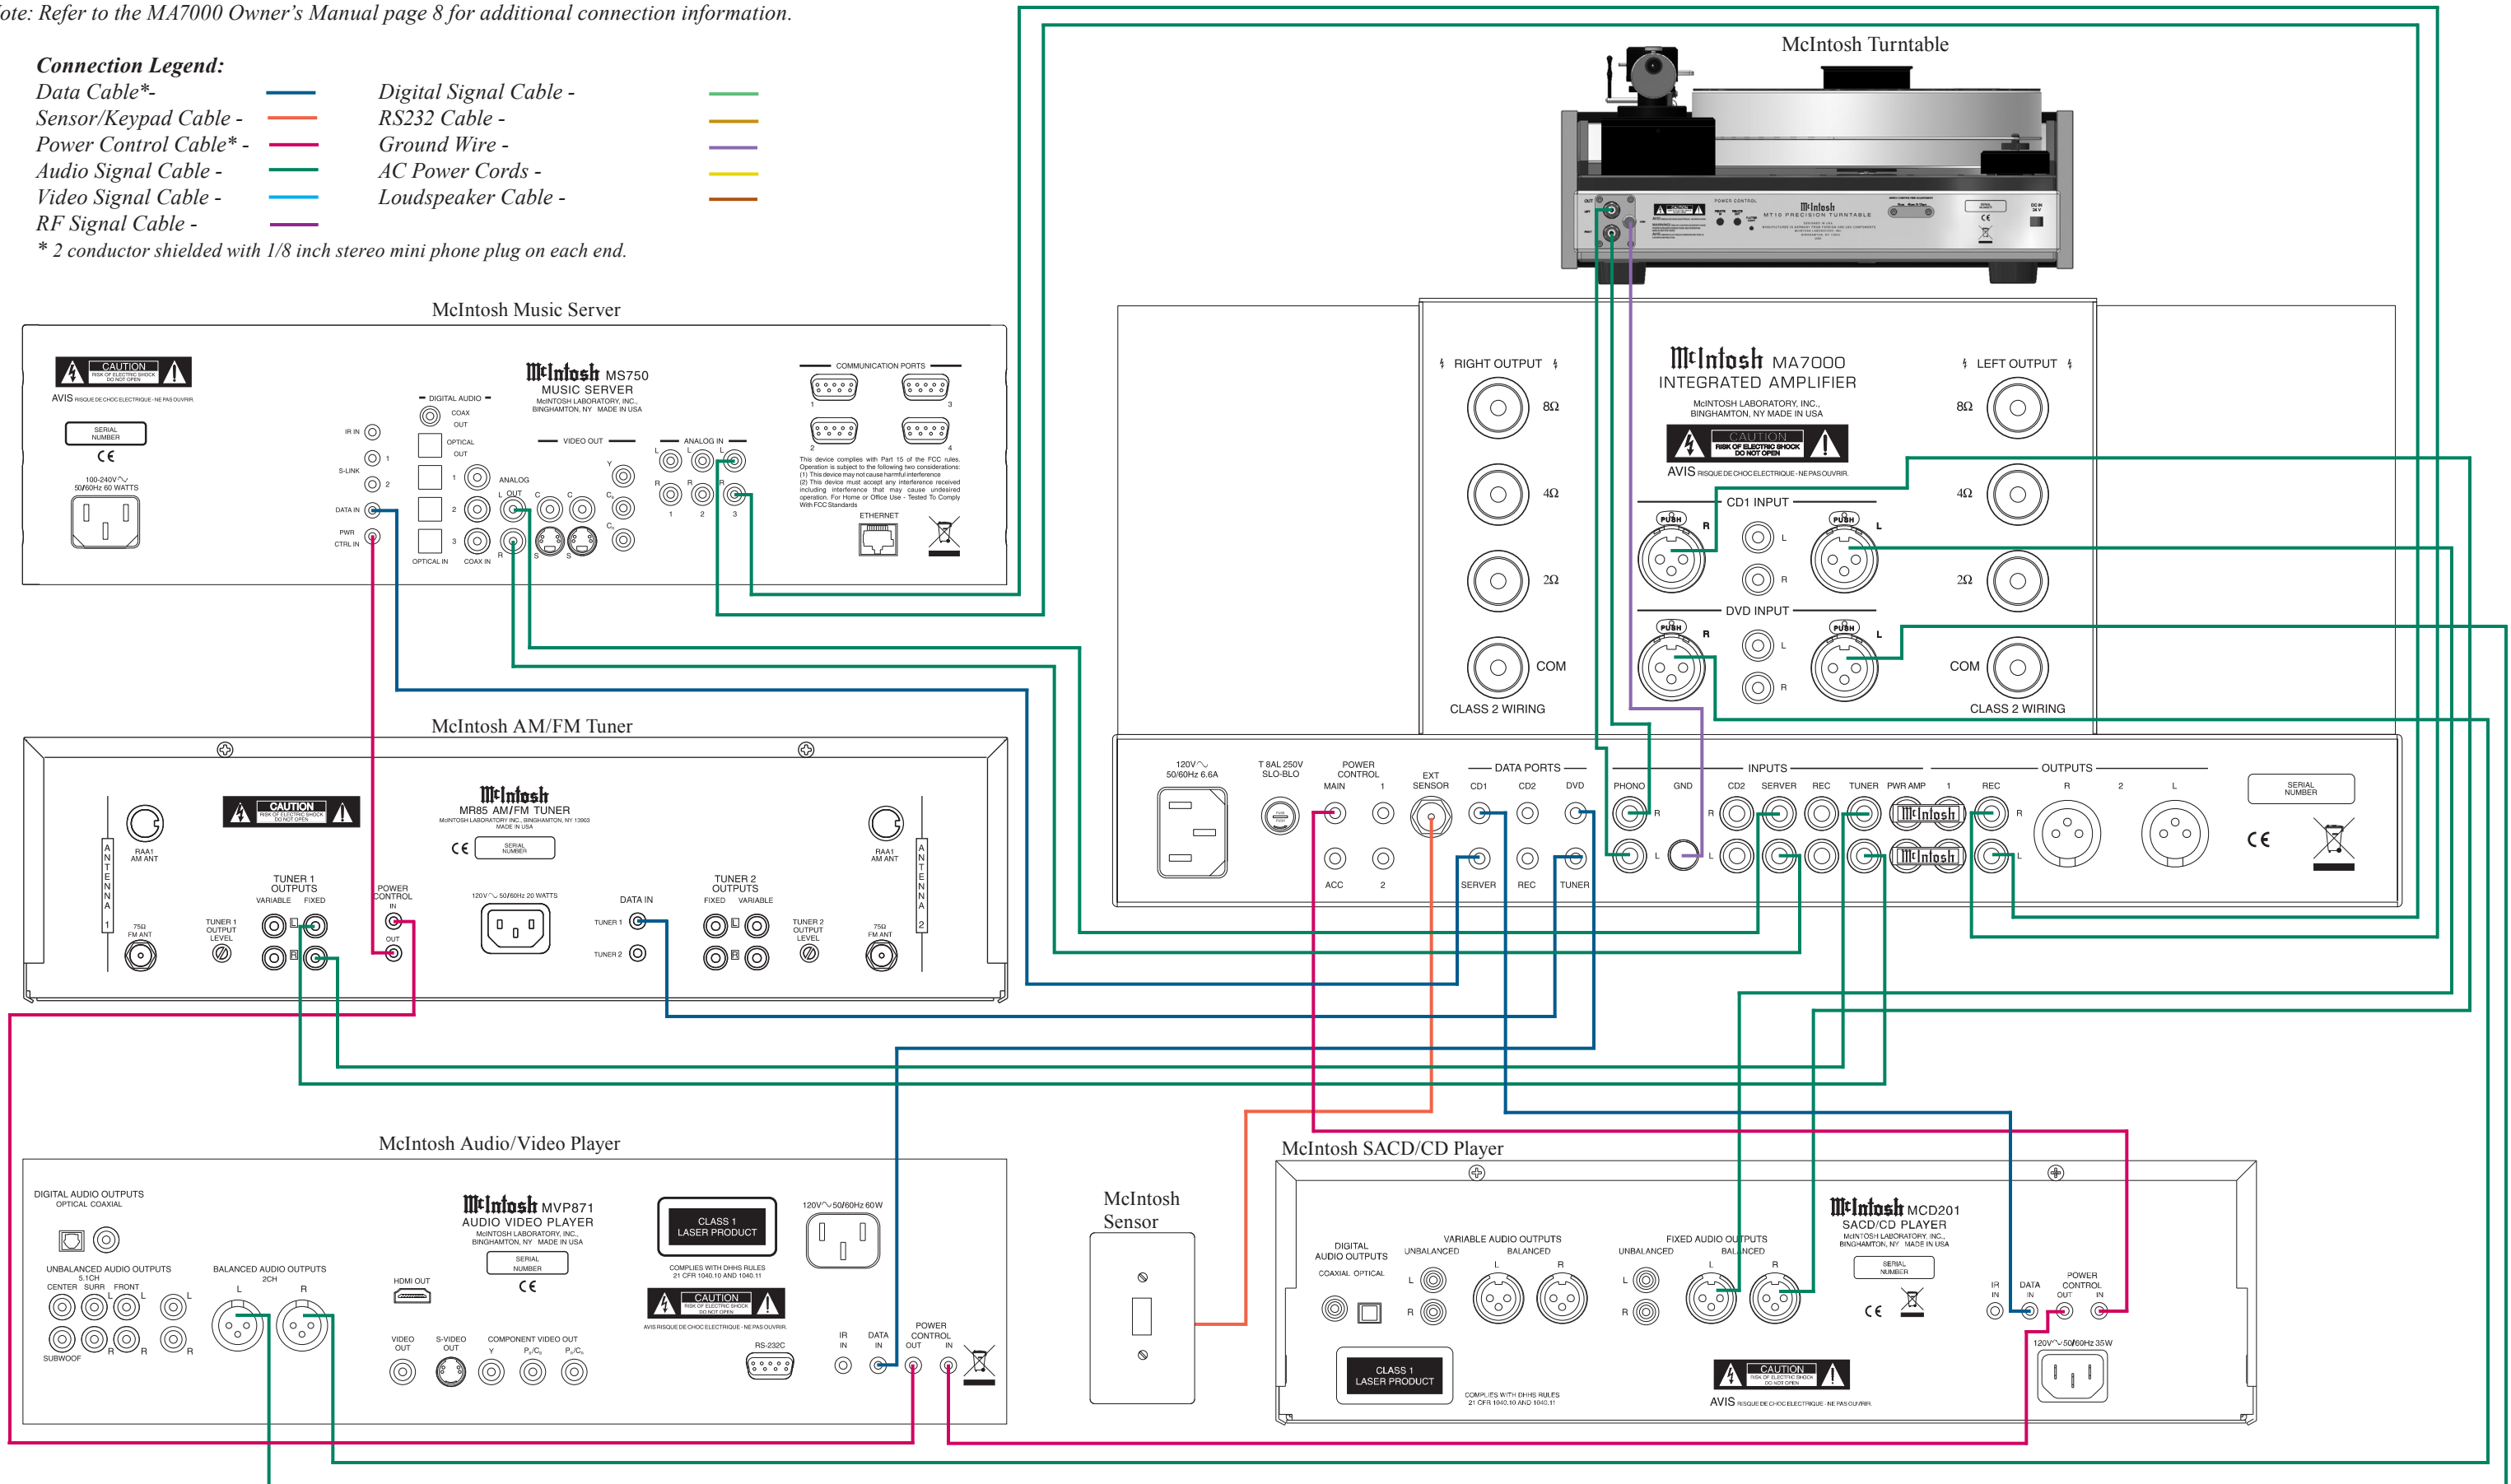

Note: Refer to the MA7000 Owner's Manual page 8 for additional connection information.

### Connection Legend:

- Data Cable\* - — Digital Signal Cable - —
  - Sensor/Keypad Cable - — RS232 Cable - —
  - Power Control Cable\* - — Ground Wire - —
  - Audio Signal Cable - — AC Power Cords - —
  - Video Signal Cable - — Loudspeaker Cable - —
  - RF Signal Cable - —
- \* 2 conductor shielded with 1/8 inch stereo mini phone plug on each end.

Note: Refer to the MA7000 Owner's Manual page 9 for additional connection information.

**Connection Legend:**

- Data Cable\* - — Digital Signal Cable - —
- Sensor/Keypad Cable - — RS232 Cable - —
- Power Control Cable\* - — Ground Wire - —
- Audio Signal Cable - — AC Power Cords - —
- Video Signal Cable - — Loudspeaker Cable - —
- RF Signal Cable - —

\* 2 conductor shielded with 1/8 inch stereo mini phone plug on each end.

McIntosh Power Amplifier - Secondary Room (Partial View)