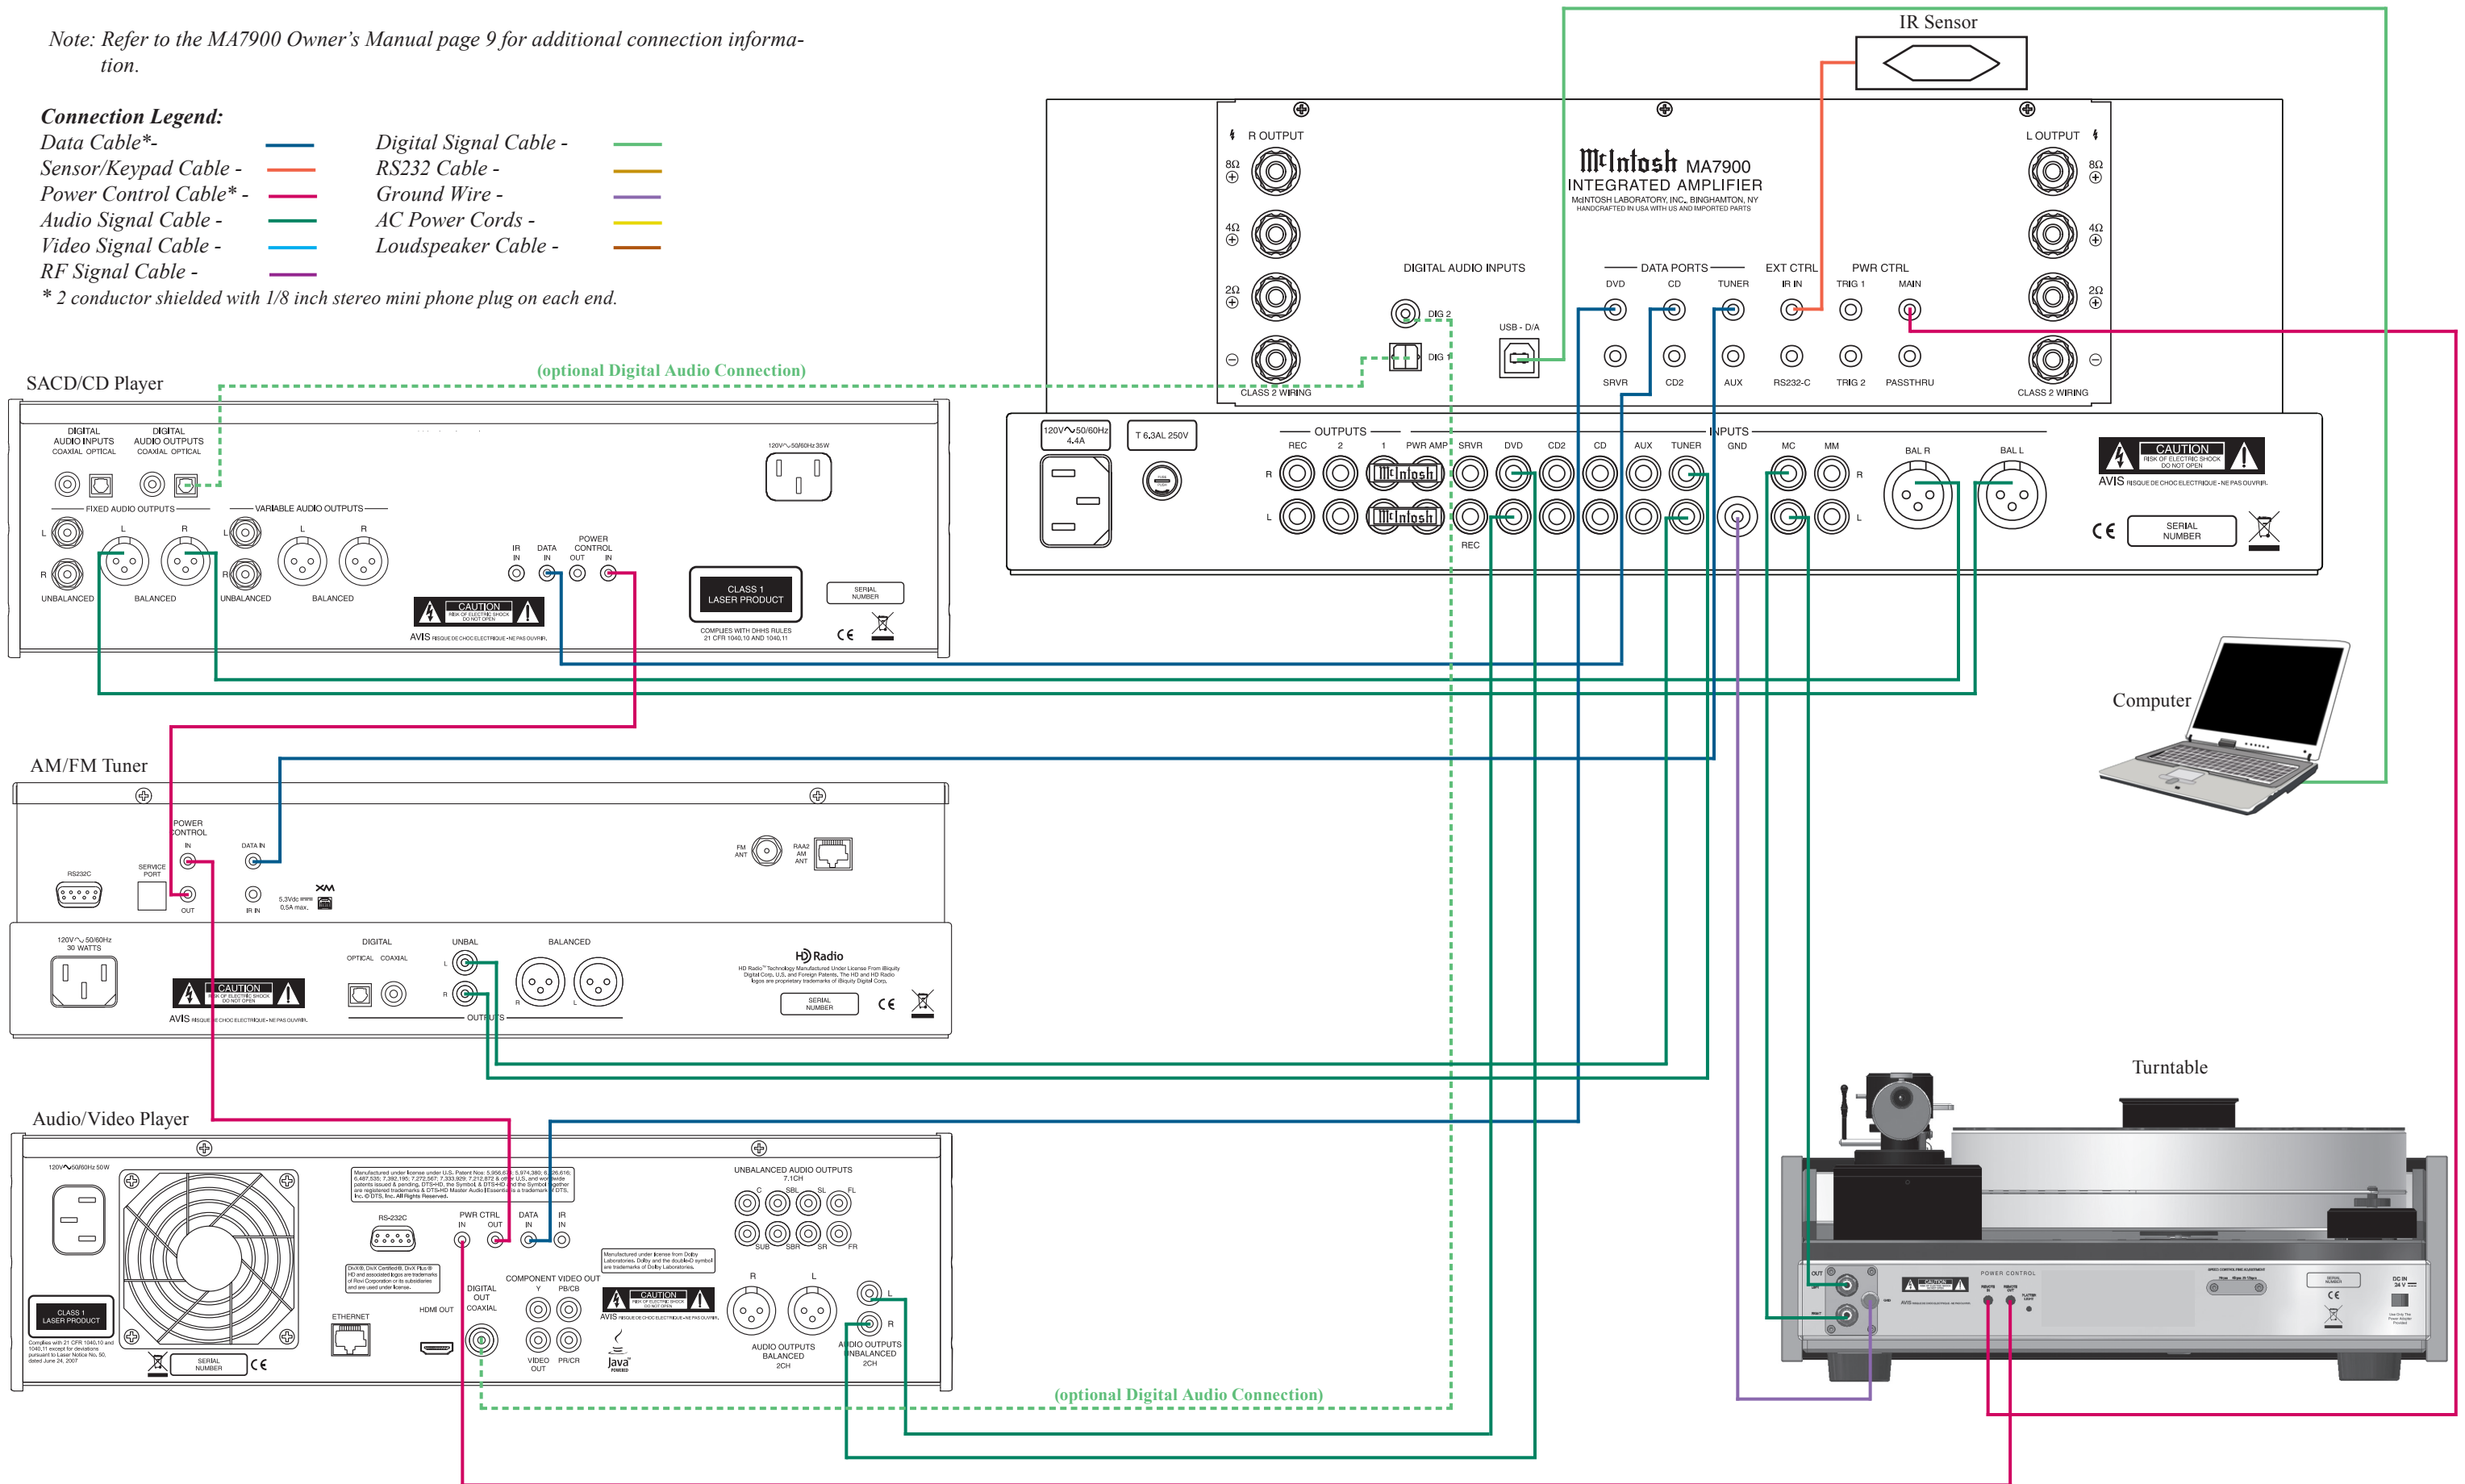

Note: Refer to the MA7900 Owner's Manual page 9 for additional connection information.

Connection Legend:

- Data Cable* - — Digital Signal Cable - —
 - Sensor/Keypad Cable - — RS232 Cable - —
 - Power Control Cable* - — Ground Wire - —
 - Audio Signal Cable - — AC Power Cords - —
 - Video Signal Cable - — Loudspeaker Cable - —
 - RF Signal Cable - —
- * 2 conductor shielded with 1/8 inch stereo mini phone plug on each end.

Note: Refer to the MA7900 Owner's Manual pages 9 and 10 for additional connection information.

Connection Legend:

- Data Cable* - — Digital Signal Cable - —
 - Sensor/Keypad Cable - — RS232 Cable - —
 - Power Control Cable* - — Ground Wire - —
 - Audio Signal Cable - — AC Power Cords - —
 - Video Signal Cable - — Loudspeaker Cable - —
 - RF Signal Cable - —
- * 2 conductor shielded with 1/8 inch stereo mini phone plug on each end.