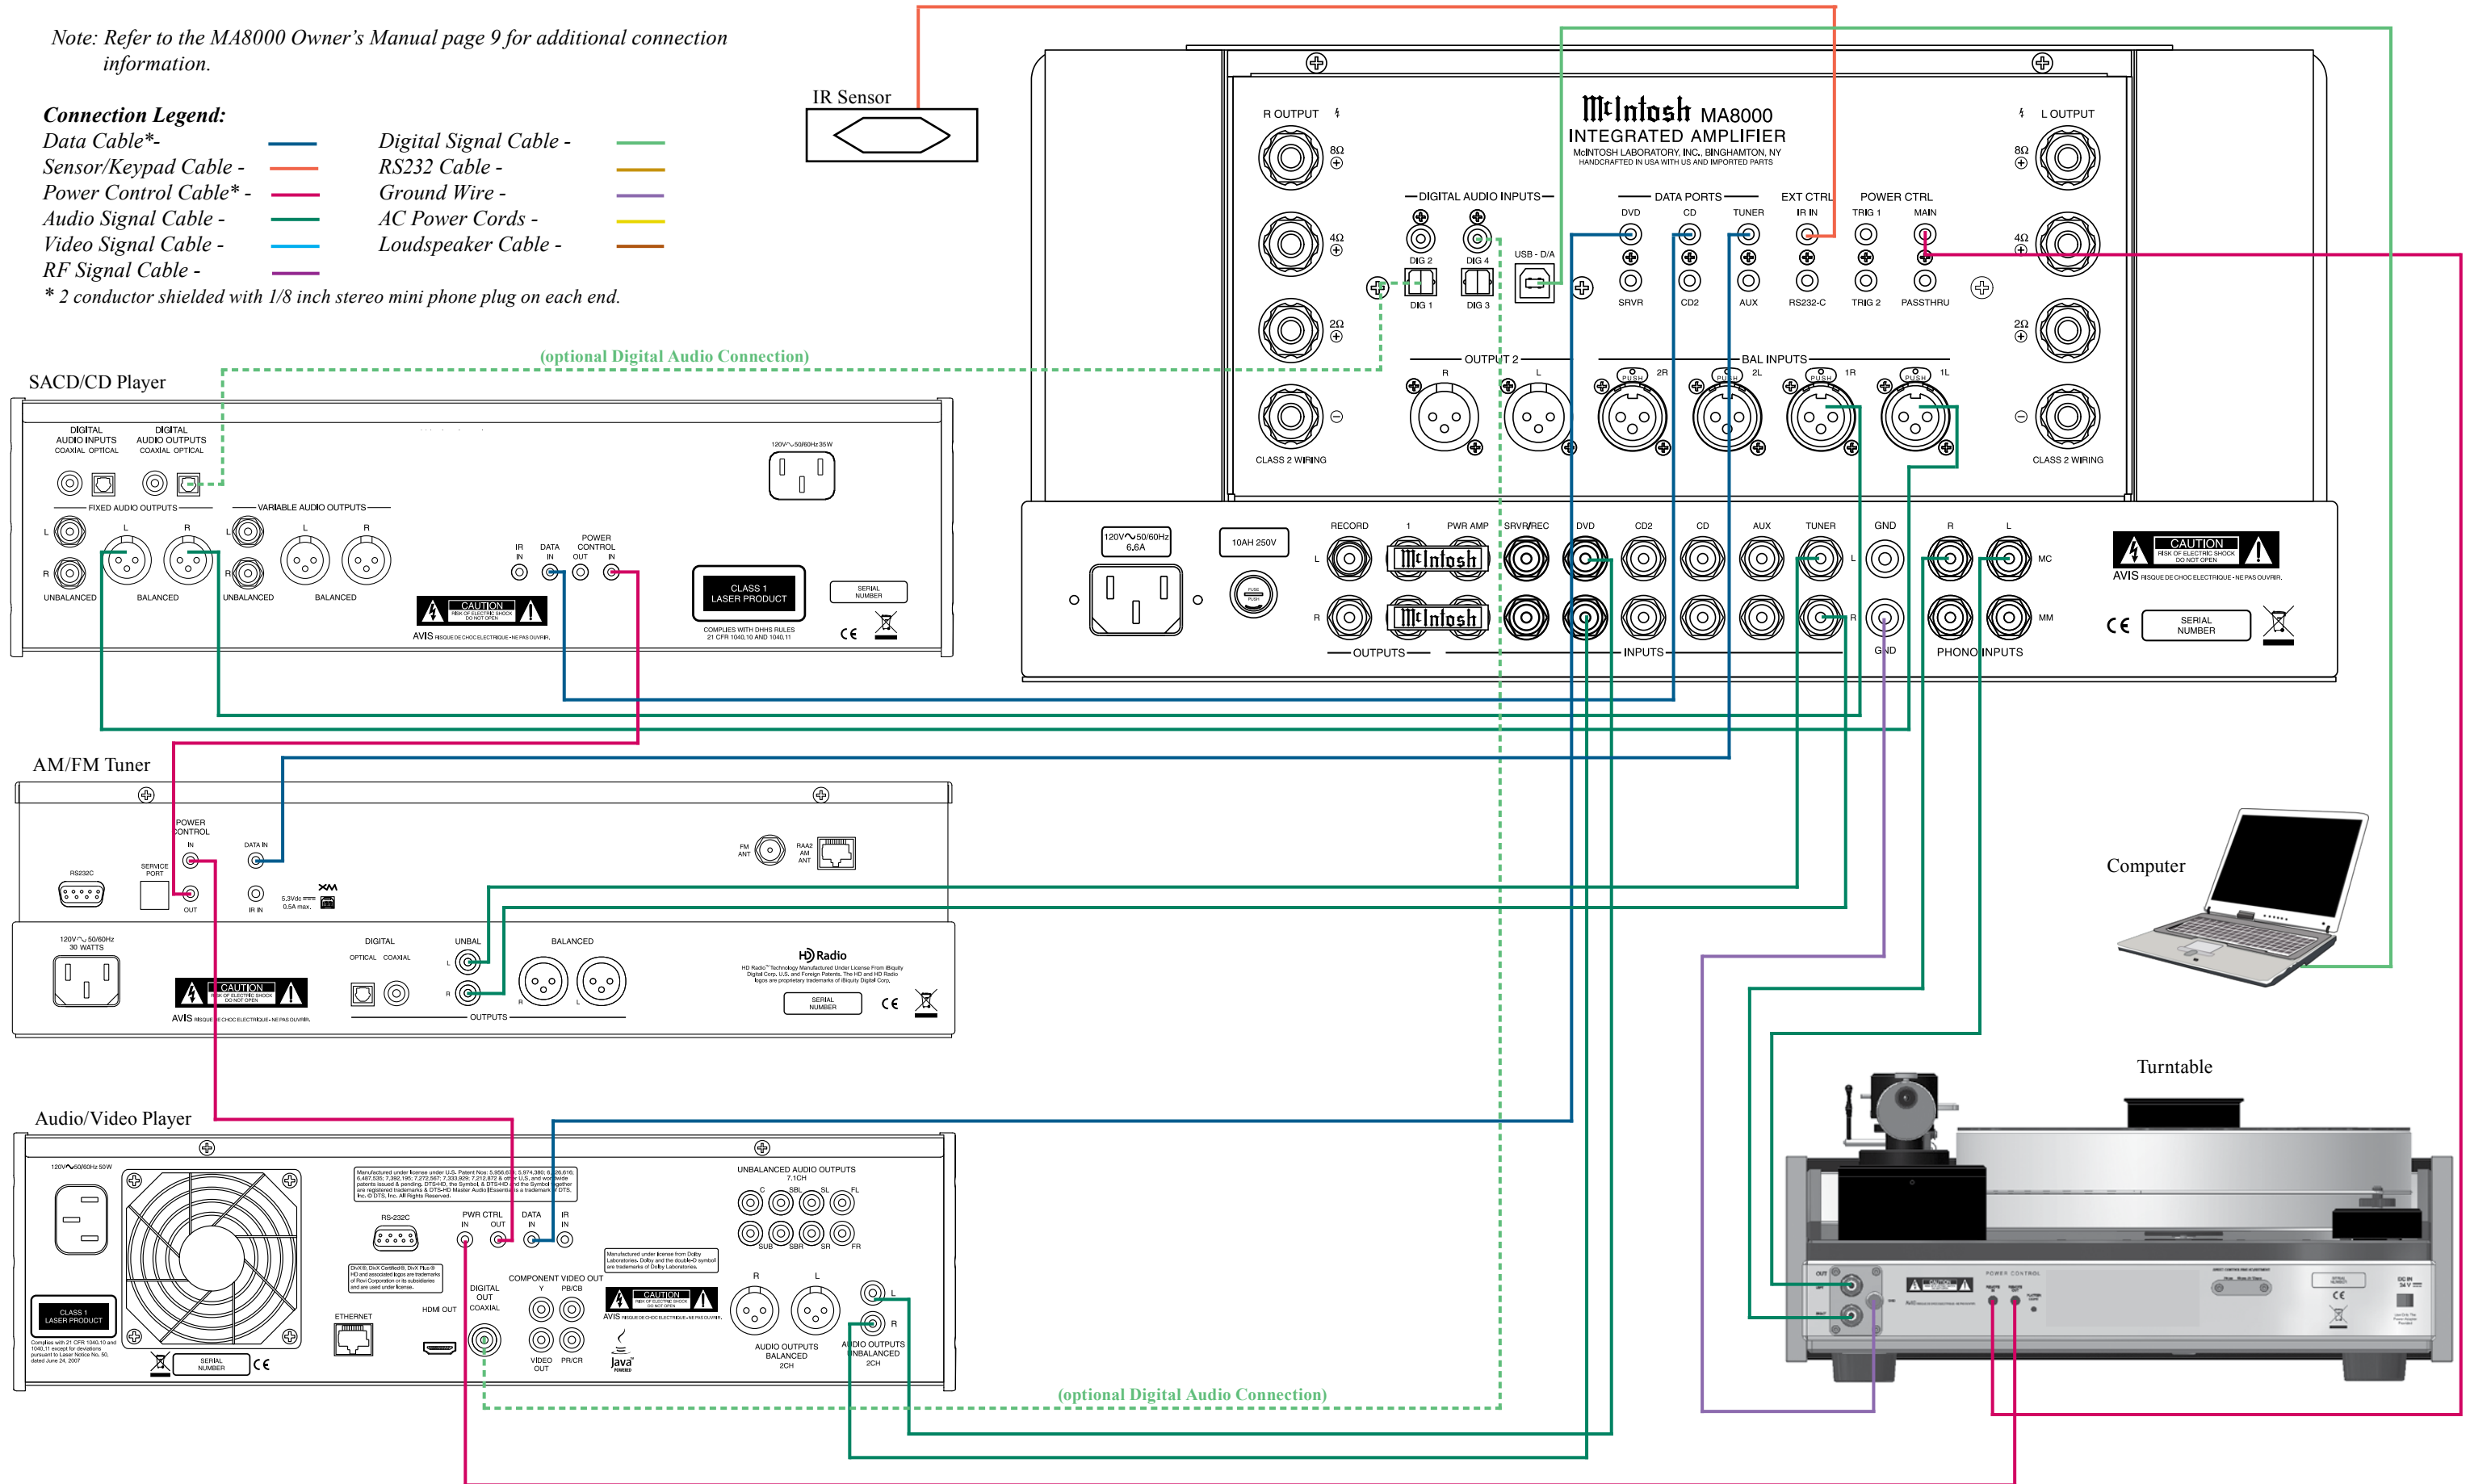

Note: Refer to the MA8000 Owner's Manual page 9 for additional connection information.

Connection Legend:

- Data Cable* - — Digital Signal Cable - —
 - Sensor/Keypad Cable - — RS232 Cable - —
 - Power Control Cable* - — Ground Wire - —
 - Audio Signal Cable - — AC Power Cords - —
 - Video Signal Cable - — Loudspeaker Cable - —
 - RF Signal Cable - —
- * 2 conductor shielded with 1/8 inch stereo mini phone plug on each end.

Note: Refer to the MA8000 Owner's Manual pages 9 and 10 for additional connection information.

Connection Legend:

- Data Cable* - — Digital Signal Cable - —
 - Sensor/Keypad Cable - — RS232 Cable - —
 - Power Control Cable* - — Ground Wire - —
 - Audio Signal Cable - — AC Power Cords - —
 - Video Signal Cable - — Loudspeaker Cable - —
 - RF Signal Cable - —
- * 2 conductor shielded with 1/8 inch stereo mini phone plug on each end.