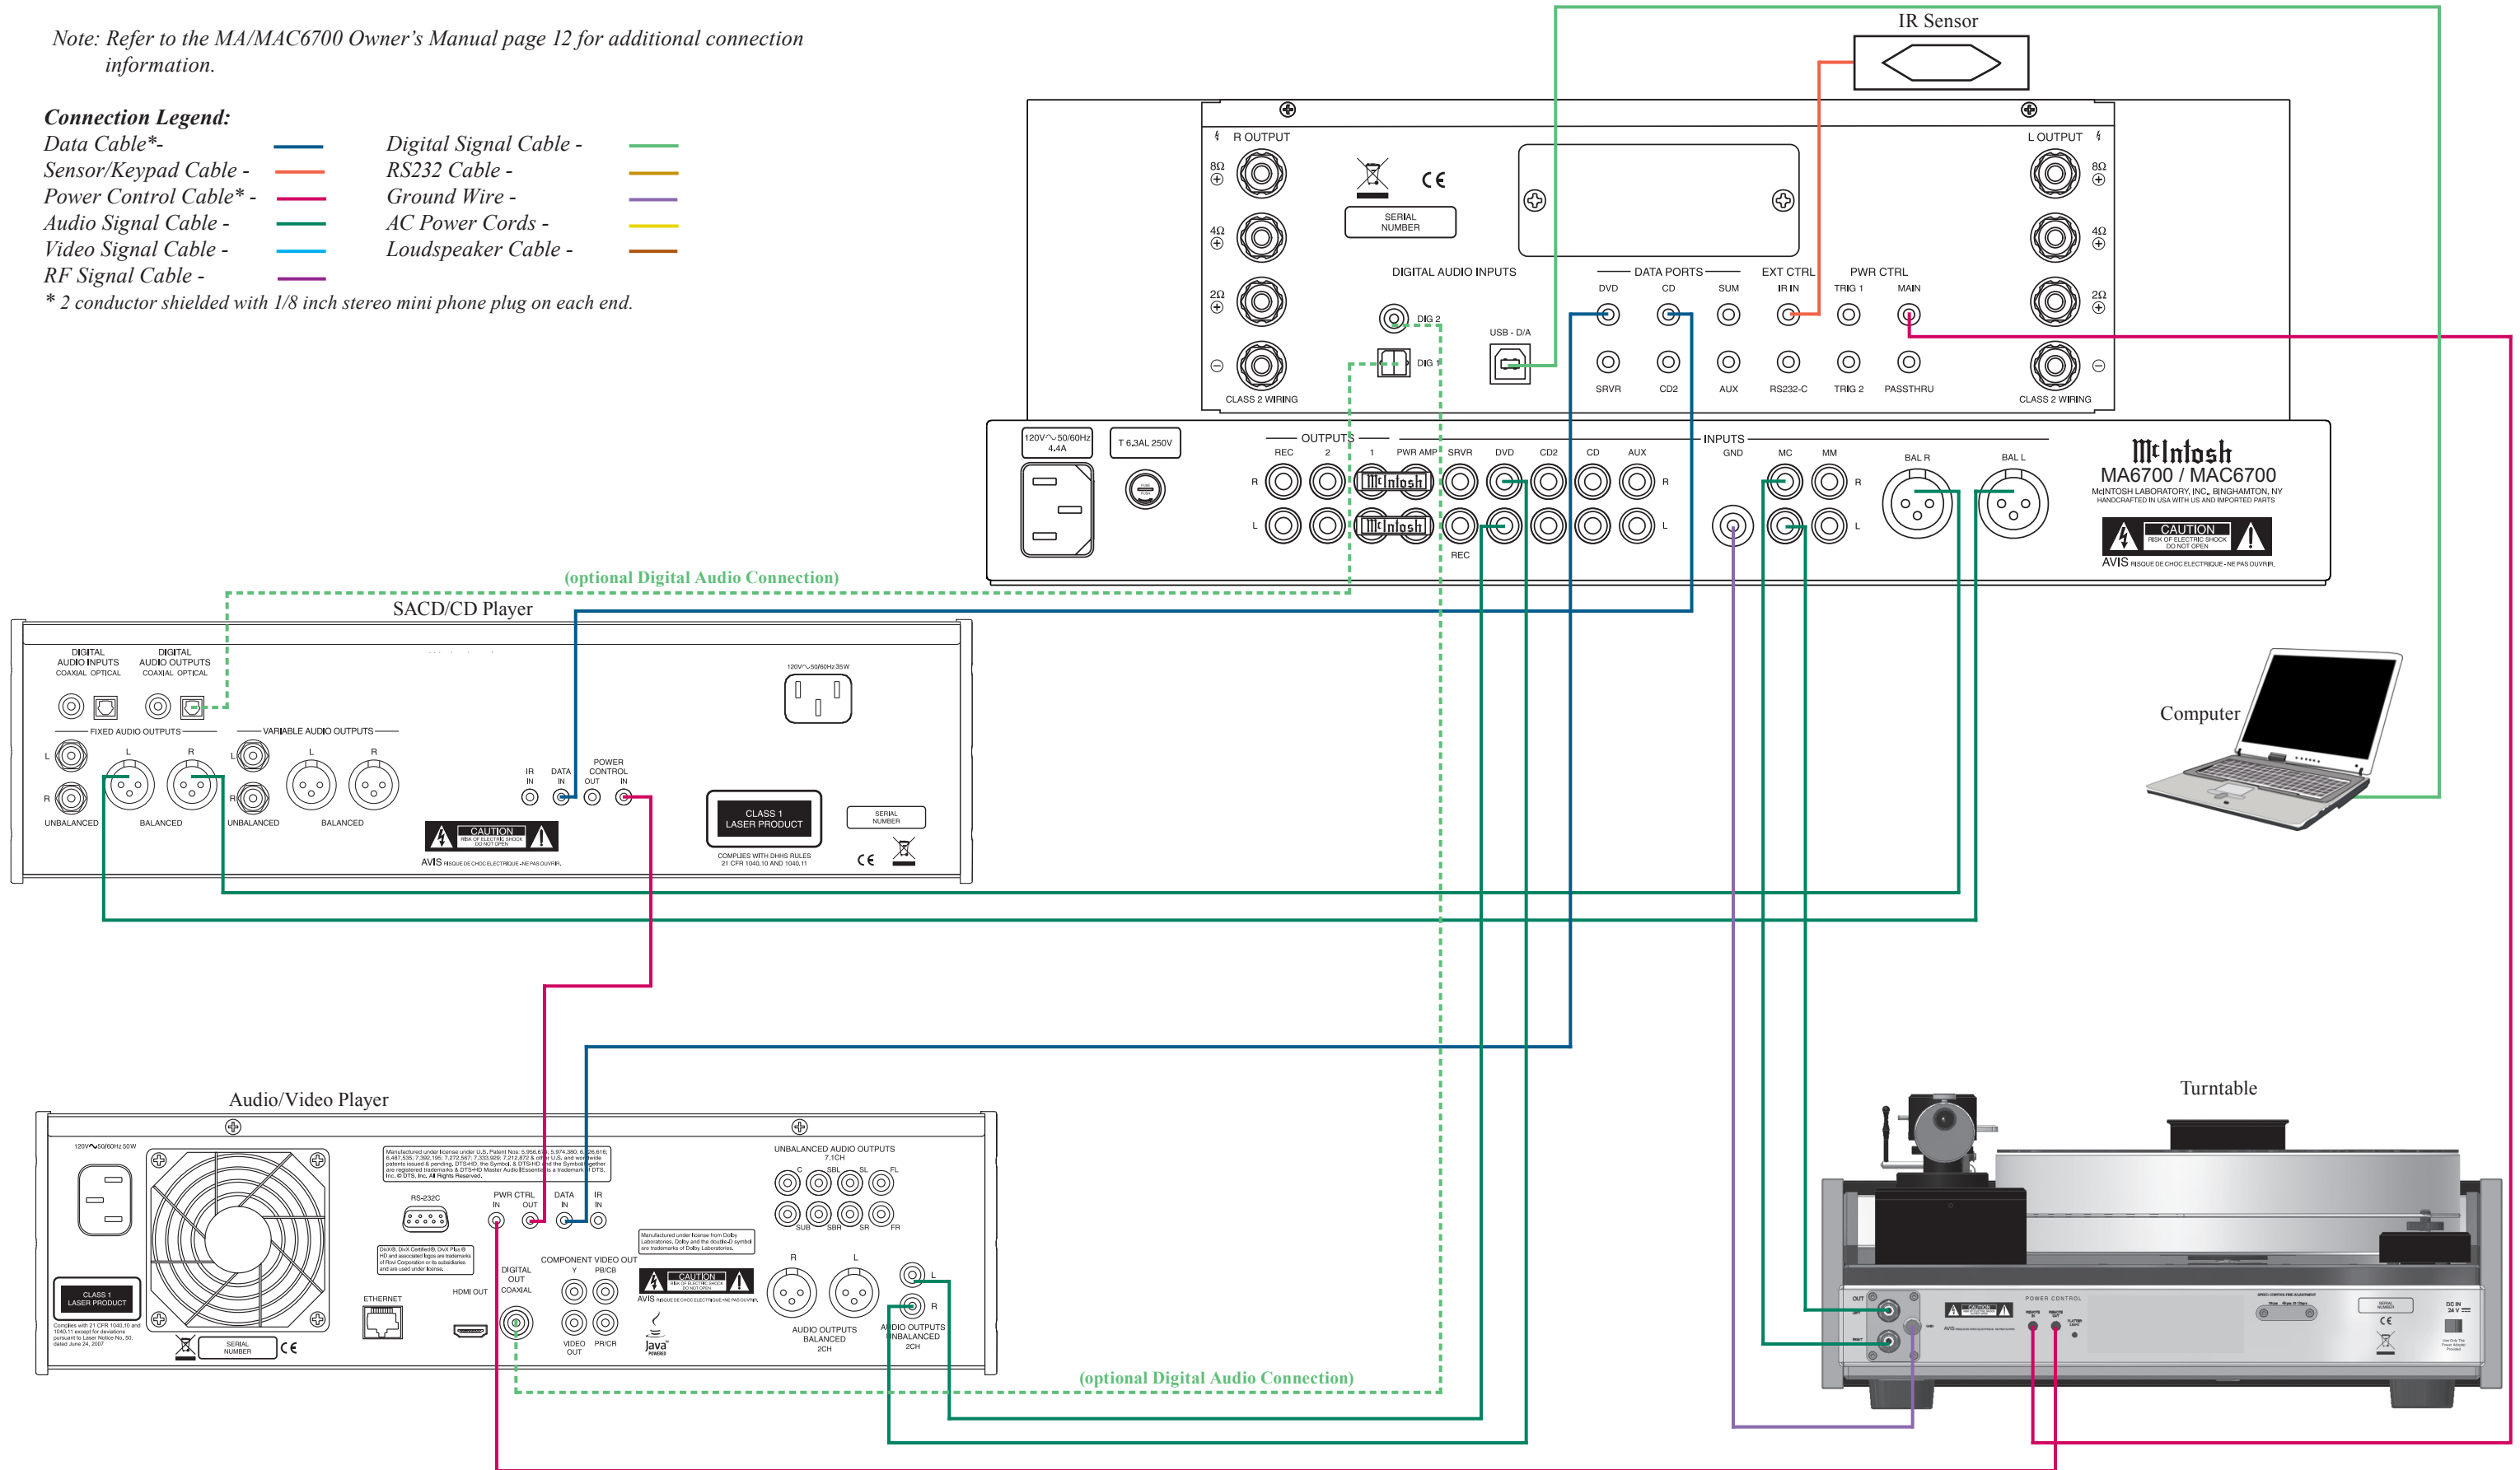

Note: Refer to the MA/MAC6700 Owner's Manual page 12 for additional connection information.

Connection Legend:

- Data Cable* - — Digital Signal Cable - —
 - Sensor/Keypad Cable - — RS232 Cable - —
 - Power Control Cable* - — Ground Wire - —
 - Audio Signal Cable - — AC Power Cords - —
 - Video Signal Cable - — Loudspeaker Cable - —
 - RF Signal Cable - —
- * 2 conductor shielded with 1/8 inch stereo mini phone plug on each end.

Note: Refer to the MA/MAC6700 Owner's Manual pages 12 and 13 for additional connection information.

Connection Legend:

- Data Cable* - — Digital Signal Cable - —
 - Sensor/Keypad Cable - — RS232 Cable - —
 - Power Control Cable* - — Ground Wire - —
 - Audio Signal Cable - — AC Power Cords - —
 - Video Signal Cable - — Loudspeaker Cable - —
 - RF Signal Cable - —
- * 2 conductor shielded with 1/8 inch stereo mini phone plug on each end.