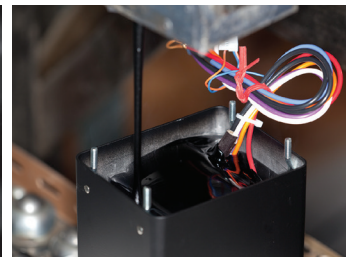

Companion Products

The McIntosh MC452 Amplifier, D150 Digital Preamplifier, MHP1000 Headphones and XR100 Loudspeakers are logical companions for the MCT450 SACD/CD Transport. Your authorized dealer can provide additional information.

To learn more, please call us at 1.800.538.6576.

McIntosh®

LEGENDARY PERFORMANCE™

www.mcintoshlabs.com