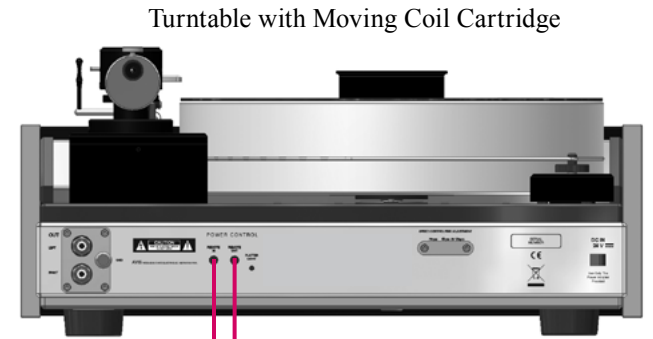

Note: Refer to the C1100 Owner's Manual page 11 for additional connection information.

Connection Legend:

- Data Cable* - — Digital Signal Cable - —
- Sensor/Keypad Cable - — RS232 Cable - —
- Power Control Cable* - — Ground Wire - —
- Audio Signal Cable - — AC Power Cords - —
- Video Signal Cable - — Loudspeaker Cable - —
- RF Signal Cable - —

* 2 conductor shielded with 3.5mm stereo mini phone plug on each end.

Note: Refer to the C1100 Owner's Manual page 11 for additional connection information.

Connection Legend:

- Data Cable* - — Digital Signal Cable - —
- Sensor/Keypad Cable - — RS232 Cable - —
- Power Control Cable* - — Ground Wire - —
- Audio Signal Cable - — AC Power Cords - —
- Video Signal Cable - — Loudspeaker Cable - —
- RF Signal Cable - —

* 2 conductor shielded with 3.5mm stereo mini phone plug on each end.