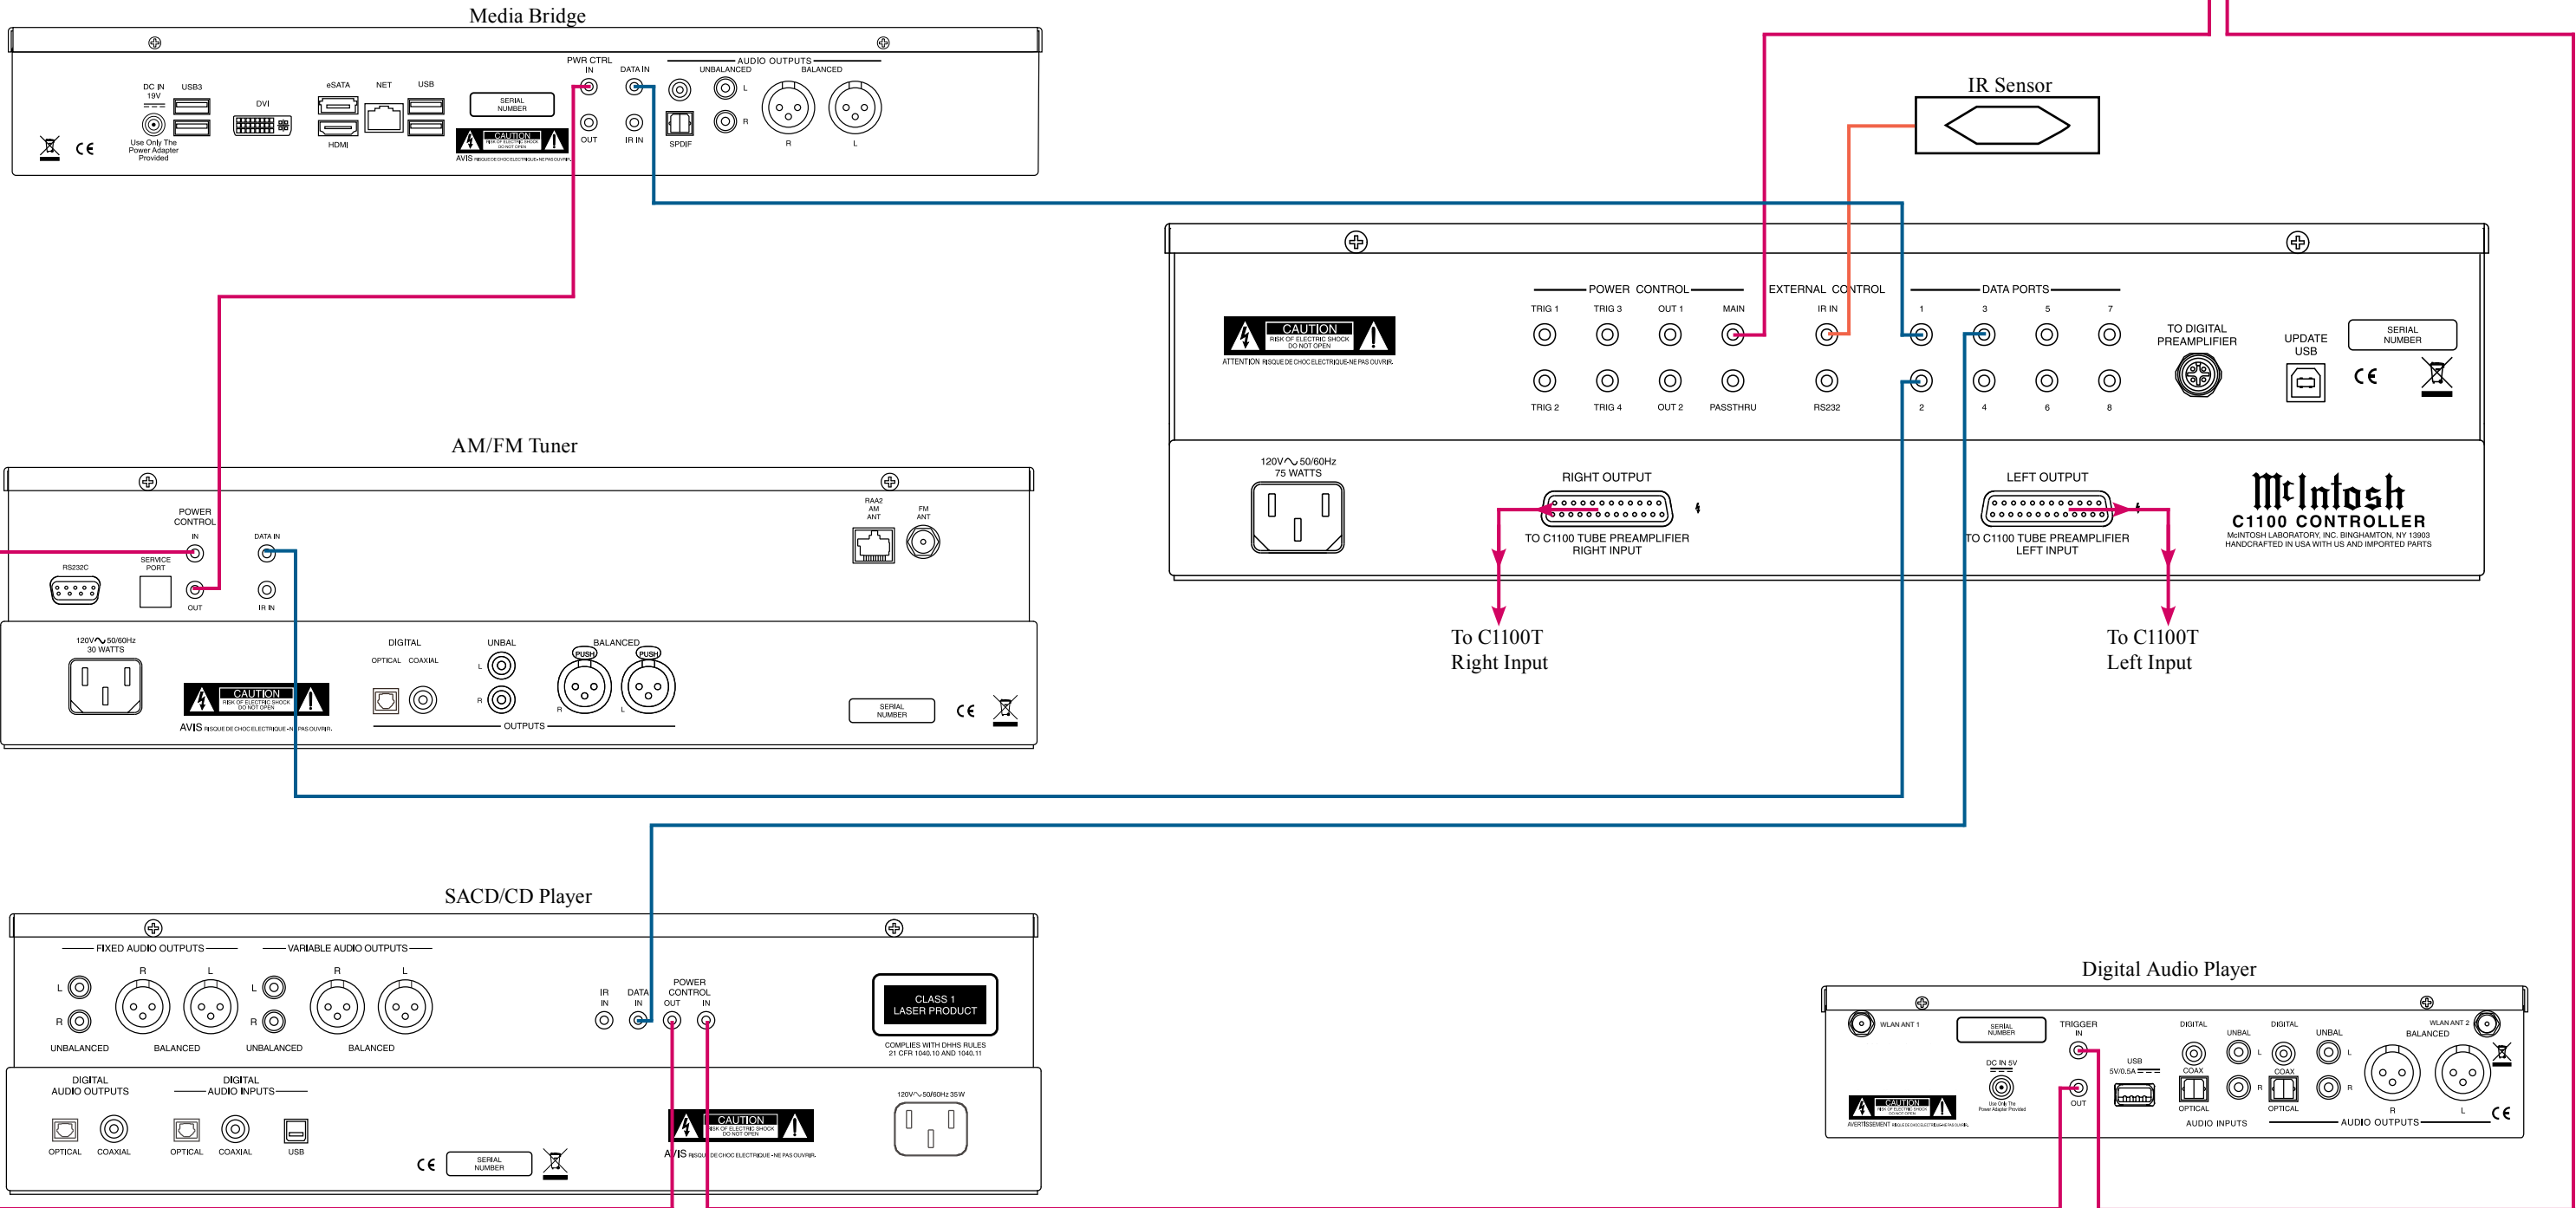

Note: Refer to the C1100 Owner's Manual page 11 for additional connection information.

Connection Legend:

- Data Cable* - — Digital Signal Cable - —
- Sensor/Keypad Cable - — RS232 Cable - —
- Power Control Cable* - — Ground Wire - —
- Audio Signal Cable - — AC Power Cords - —
- Video Signal Cable - — Loudspeaker Cable - —
- RF Signal Cable - —

* 2 conductor shielded with 3.5mm stereo mini phone plug on each end.

Note: Refer to the C1100 Owner's Manual page 11 for additional connection information.

Connection Legend:

- Data Cable* - — Digital Signal Cable - —
- Sensor/Keypad Cable - — RS232 Cable - —
- Power Control Cable* - — Ground Wire - —
- Audio Signal Cable - — AC Power Cords - —
- Video Signal Cable - — Loudspeaker Cable - —
- RF Signal Cable - —

* 2 conductor shielded with 3.5mm stereo mini phone plug on each end.