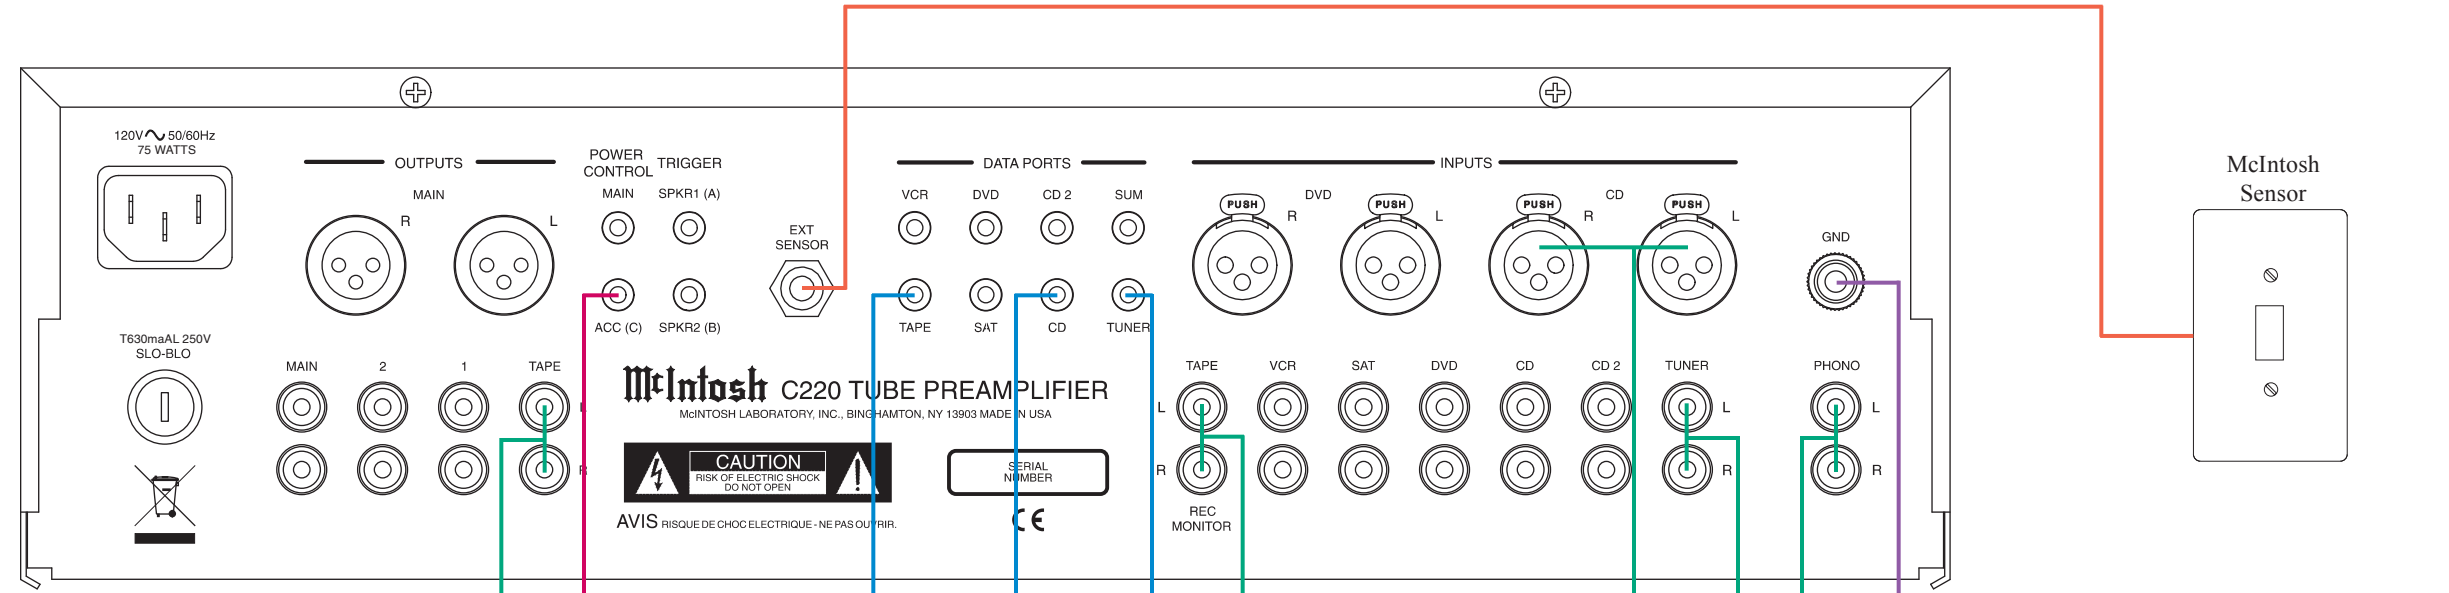

C220 Input Connection Diagram

Note: Refer to the C220 Owner's Manual page 9 for additional connection information.

Connection Legend:

- Data Cable* -
 - Sensor/Keypad Cable -
 - Power Control Cable* -
 - Audio Signal Cable -
 - Ground Wire -
 - AC Power Cords -
 - Loudspeaker Cable -
- * 2 conductor shielded with 1/8 inch stereo mini phone plug on each end.

C220 Output Connection Diagram

Note: Refer to the C220 Owner's Manual page 9 for additional connection information.

- Connection Legend:
- Data Cable* -
 - Sensor/Keypad Cable -
 - Power Control Cable* -
 - Audio Signal Cable -
 - Ground Wire -
 - AC Power Cords -
 - Loudspeaker Cable -
- * 2 conductor shielded with 1/8 inch stereo mini phone plug on each end.

Connect to AC Outlet

McIntosh Power Amplifier (partial view) - Main Room

Connect to AC Outlet

McIntosh Power Control (Top View)

McIntosh Power Amplifier (Left Side) - Secondary Room

McIntosh Power Amplifier (Right Side) - Secondary Room