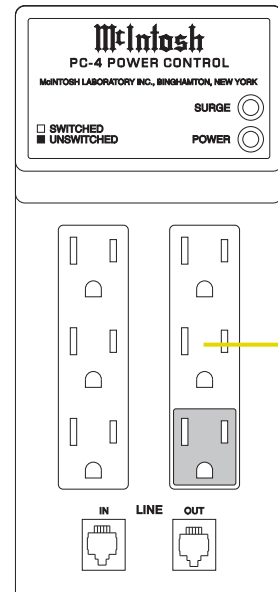

C220 Input Connection Diagram

Note: Refer to the C220 Owner's Manual page 9 for additional connection information.

Connection Legend:

- Data Cable* -
 - Sensor/Keypad Cable -
 - Power Control Cable* -
 - Audio Signal Cable -
 - Ground Wire -
 - AC Power Cords -
 - Loudspeaker Cable -
- * 2 conductor shielded with 1/8 inch stereo mini phone plug on each end.

C220 Output Connection Diagram

Note: Refer to the C220 Owner's Manual page 9 for additional connection information.

- Connection Legend:
- Data Cable* -
 - Sensor/Keypad Cable -
 - Power Control Cable* -
 - Audio Signal Cable -
 - Ground Wire -
 - AC Power Cords -
 - Loudspeaker Cable -
- * 2 conductor shielded with 1/8 inch stereo mini phone plug on each end.

Connect to AC Outlet

McIntosh Power Amplifier (partial view) - Main Room

Connect to AC Outlet

McIntosh Power Control (Top View)

McIntosh Power Amplifier (Left Side) - Secondary Room

McIntosh Power Amplifier (Right Side) - Secondary Room