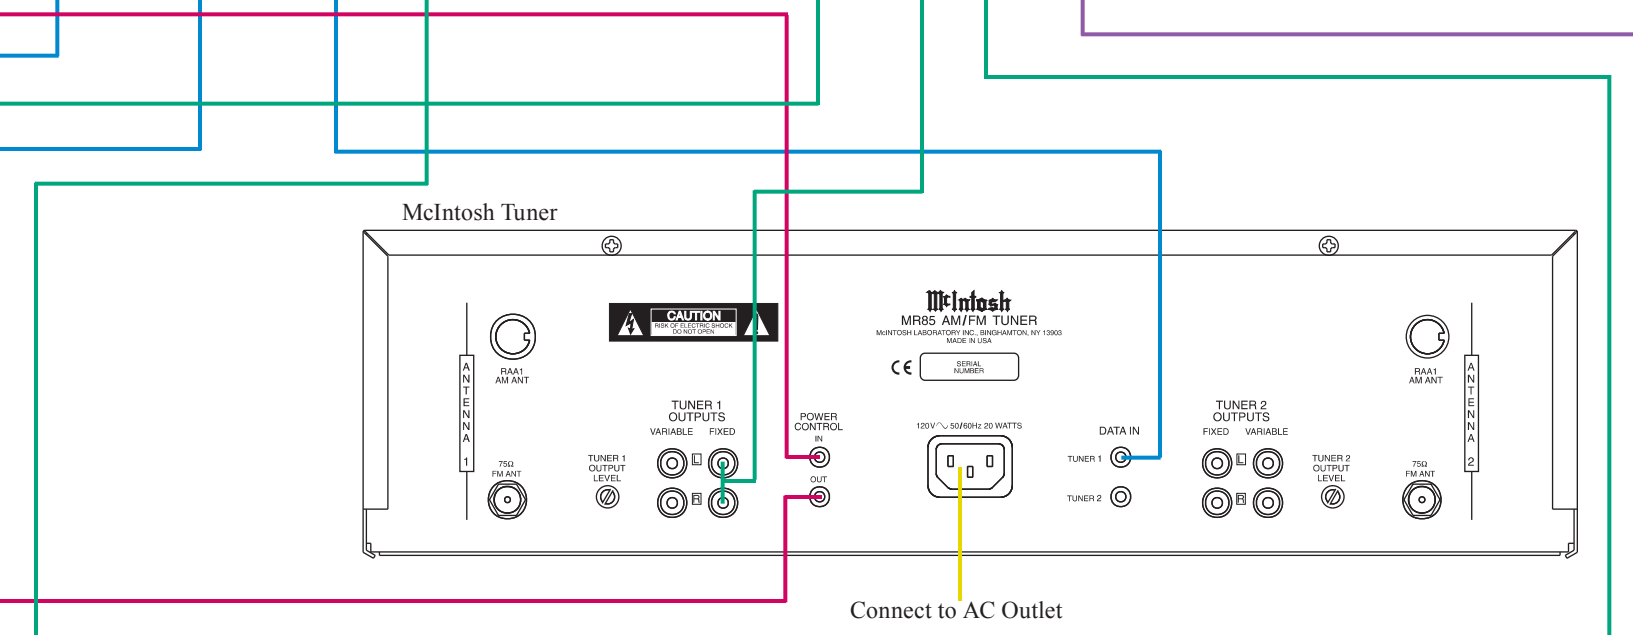

C220 Input Connection Diagram

Note: Refer to the C220 Owner's Manual page 9 for additional connection information.

Connection Legend:

- Data Cable* -
 - Sensor/Keypad Cable -
 - Power Control Cable* -
 - Audio Signal Cable -
 - Ground Wire -
 - AC Power Cords -
 - Loudspeaker Cable -
- * 2 conductor shielded with 1/8 inch stereo mini phone plug on each end.

C220 Output Connection Diagram

Note: Refer to the C220 Owner's Manual page 9 for additional connection information.

- Connection Legend:
- Data Cable* -
 - Sensor/Keypad Cable -
 - Power Control Cable* -
 - Audio Signal Cable -
 - Ground Wire -
 - AC Power Cords -
 - Loudspeaker Cable -
- * 2 conductor shielded with 1/8 inch stereo mini phone plug on each end.

Connect to AC Outlet

McIntosh Power Amplifier (partial view) - Main Room

Connect to AC Outlet

McIntosh Power Control (Top View)

McIntosh Power Amplifier (Left Side) - Secondary Room

McIntosh Power Amplifier (Right Side) - Secondary Room