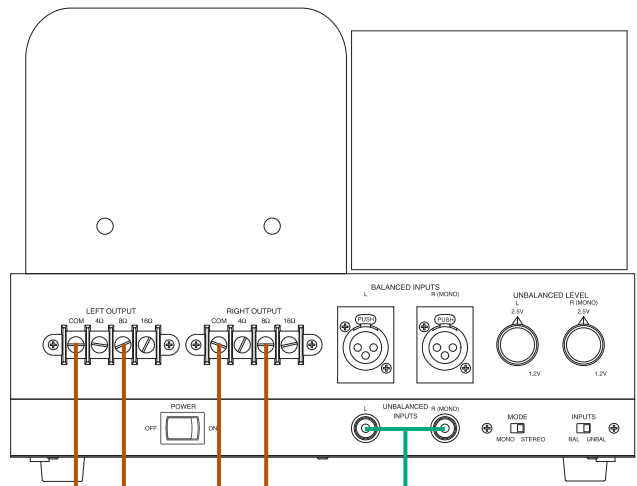

C220 Input Connection Diagram

Note: Refer to the C220 Owner's Manual page 9 for additional connection information.

Connection Legend:

- Data Cable* -
 - Sensor/Keypad Cable -
 - Power Control Cable* -
 - Audio Signal Cable -
 - Ground Wire -
 - AC Power Cords -
 - Loudspeaker Cable -
- * 2 conductor shielded with 1/8 inch stereo mini phone plug on each end.

C220 Output Connection Diagram

Note: Refer to the C220 Owner's Manual page 9 for additional connection information.

- Connection Legend:
- Data Cable* -
 - Sensor/Keypad Cable -
 - Power Control Cable* -
 - Audio Signal Cable -
 - Ground Wire -
 - AC Power Cords -
 - Loudspeaker Cable -
- * 2 conductor shielded with 1/8 inch stereo mini phone plug on each end.

Connect to AC Outlet

McIntosh Power Amplifier (partial view) - Main Room

Connect to AC Outlet

McIntosh Power Control (Top View)

McIntosh Power Amplifier (Left Side) - Secondary Room

McIntosh Power Amplifier (Right Side) - Secondary Room