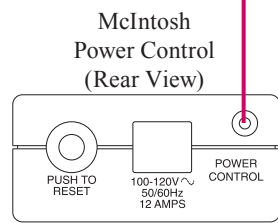

C220 Input Connection Diagram

Note: Refer to the C220 Owner's Manual page 9 for additional connection information.

Connection Legend:

- Data Cable* -
 - Sensor/Keypad Cable -
 - Power Control Cable* -
 - Audio Signal Cable -
 - Ground Wire -
 - AC Power Cords -
 - Loudspeaker Cable -
- * 2 conductor shielded with 1/8 inch stereo mini phone plug on each end.

C220 Output Connection Diagram

Note: Refer to the C220 Owner's Manual page 9 for additional connection information.

- Connection Legend:
- Data Cable* -
 - Sensor/Keypad Cable -
 - Power Control Cable* -
 - Audio Signal Cable -
 - Ground Wire -
 - AC Power Cords -
 - Loudspeaker Cable -
- * 2 conductor shielded with 1/8 inch stereo mini phone plug on each end.

Connect to AC Outlet

McIntosh Power Amplifier (partial view) - Main Room

Connect to AC Outlet

McIntosh Power Control (Top View)

McIntosh Power Amplifier (Left Side) - Secondary Room

McIntosh Power Amplifier (Right Side) - Secondary Room