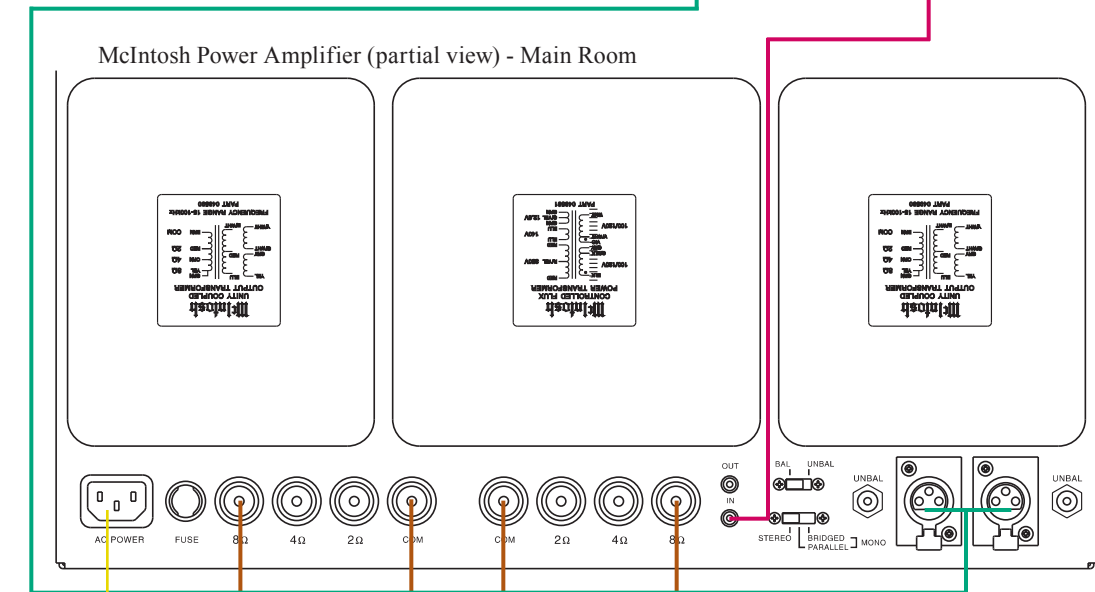

C220 Input Connection Diagram

Note: Refer to the C220 Owner's Manual page 9 for additional connection information.

Connection Legend:

- Data Cable* -
 - Sensor/Keypad Cable -
 - Power Control Cable* -
 - Audio Signal Cable -
 - Ground Wire -
 - AC Power Cords -
 - Loudspeaker Cable -
- * 2 conductor shielded with 1/8 inch stereo mini phone plug on each end.

C220 Output Connection Diagram

Note: Refer to the C220 Owner's Manual page 9 for additional connection information.

- Connection Legend:
- Data Cable* -
 - Sensor/Keypad Cable -
 - Power Control Cable* -
 - Audio Signal Cable -
 - Ground Wire -
 - AC Power Cords -
 - Loudspeaker Cable -
- * 2 conductor shielded with 1/8 inch stereo mini phone plug on each end.

Connect to AC Outlet

McIntosh Power Amplifier (partial view) - Main Room

Connect to AC Outlet

McIntosh Power Control (Top View)

McIntosh Power Amplifier (Left Side) - Secondary Room

McIntosh Power Amplifier (Right Side) - Secondary Room