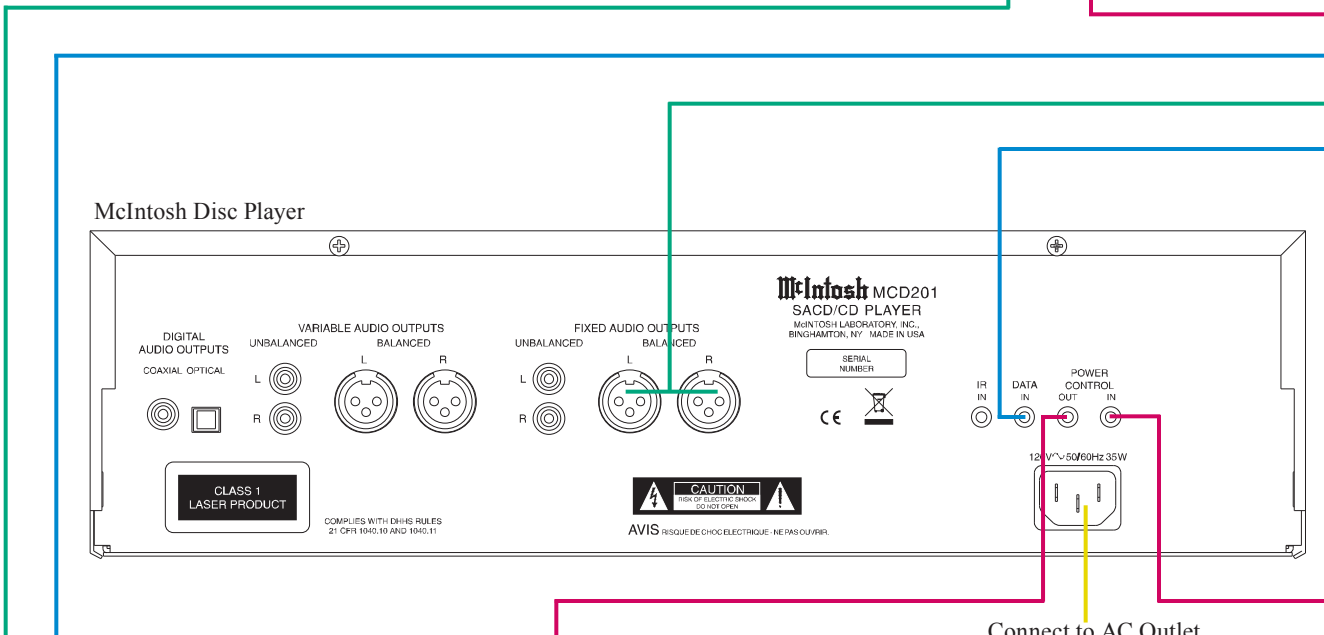

C220 Input Connection Diagram

Note: Refer to the C220 Owner's Manual page 9 for additional connection information.

Connection Legend:

- Data Cable* -
 - Sensor/Keypad Cable -
 - Power Control Cable* -
 - Audio Signal Cable -
 - Ground Wire -
 - AC Power Cords -
 - Loudspeaker Cable -
- * 2 conductor shielded with 1/8 inch stereo mini phone plug on each end.

C220 Output Connection Diagram

Note: Refer to the C220 Owner's Manual page 9 for additional connection information.

- Connection Legend:
- Data Cable* -
 - Sensor/Keypad Cable -
 - Power Control Cable* -
 - Audio Signal Cable -
 - Ground Wire -
 - AC Power Cords -
 - Loudspeaker Cable -
- * 2 conductor shielded with 1/8 inch stereo mini phone plug on each end.

Connect to AC Outlet

McIntosh Power Amplifier (partial view) - Main Room

Connect to AC Outlet

McIntosh Power Control (Top View)

McIntosh Power Amplifier (Left Side) - Secondary Room

McIntosh Power Amplifier (Right Side) - Secondary Room