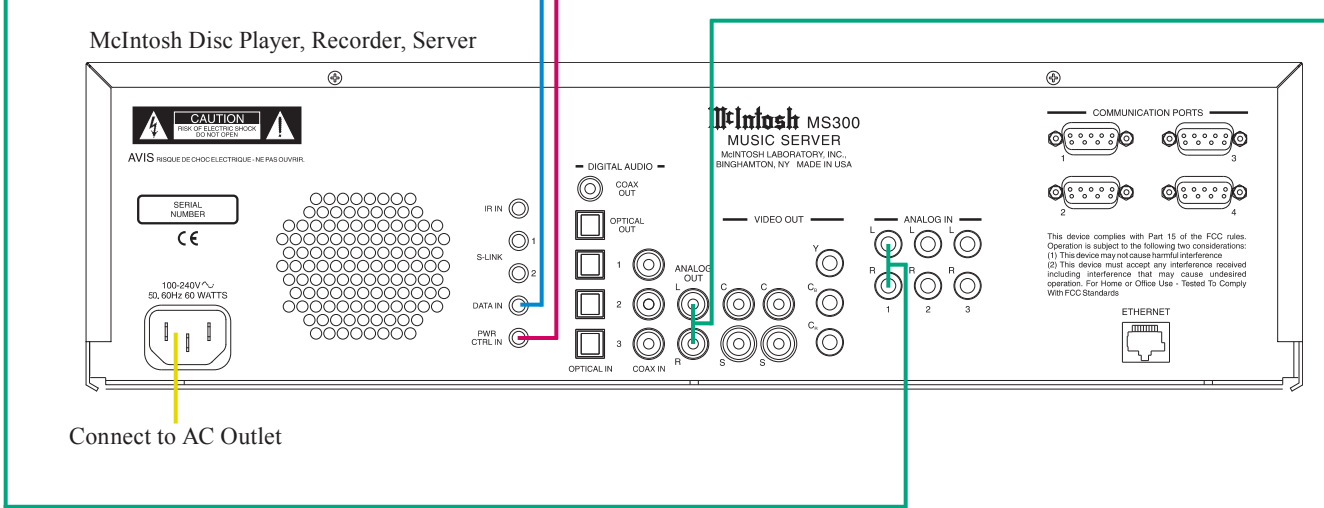

C220 Input Connection Diagram

Note: Refer to the C220 Owner's Manual page 9 for additional connection information.

Connection Legend:

- Data Cable* -
 - Sensor/Keypad Cable -
 - Power Control Cable* -
 - Audio Signal Cable -
 - Ground Wire -
 - AC Power Cords -
 - Loudspeaker Cable -
- * 2 conductor shielded with 1/8 inch stereo mini phone plug on each end.

C220 Output Connection Diagram

Note: Refer to the C220 Owner's Manual page 9 for additional connection information.

- Connection Legend:
- Data Cable* -
 - Sensor/Keypad Cable -
 - Power Control Cable* -
 - Audio Signal Cable -
 - Ground Wire -
 - AC Power Cords -
 - Loudspeaker Cable -
- * 2 conductor shielded with 1/8 inch stereo mini phone plug on each end.

Connect to AC Outlet

McIntosh Power Amplifier (partial view) - Main Room

Connect to AC Outlet

McIntosh Power Control (Top View)

McIntosh Power Amplifier (Left Side) - Secondary Room

McIntosh Power Amplifier (Right Side) - Secondary Room