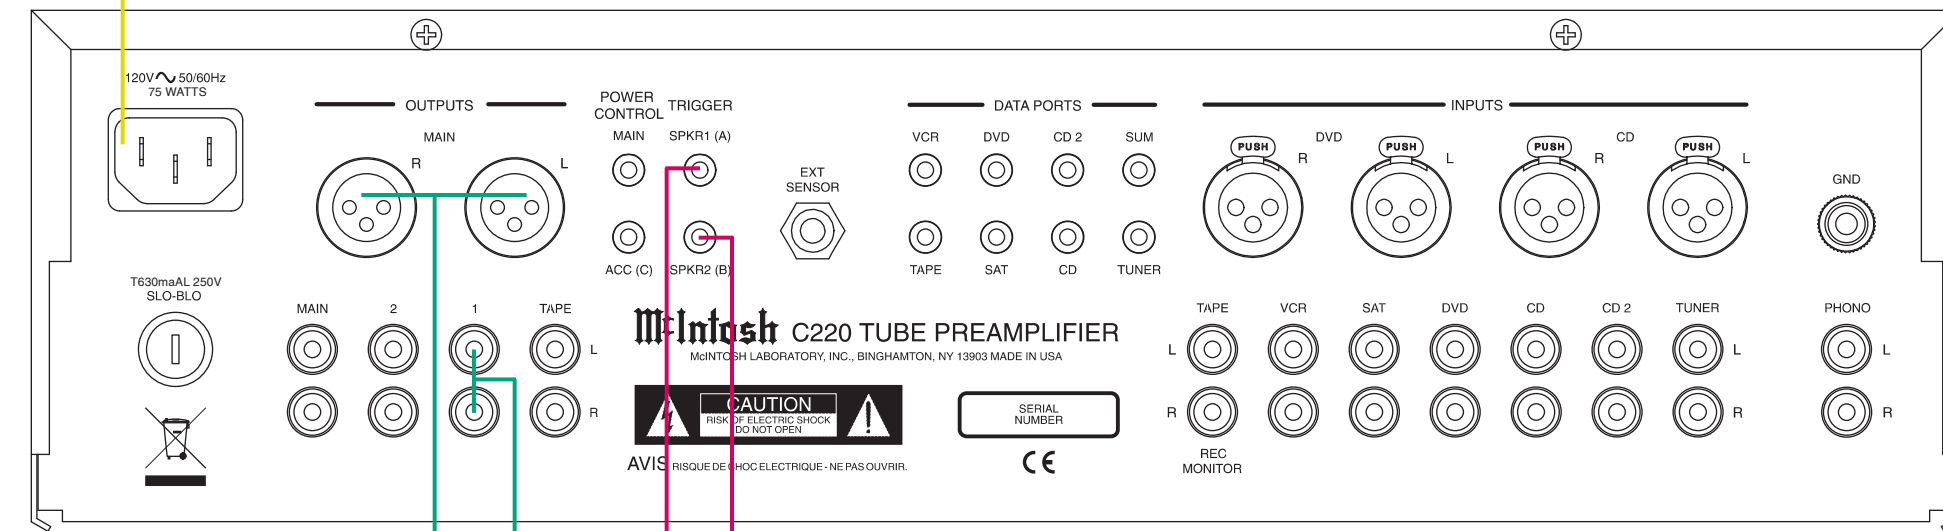

C220 Input Connection Diagram

Note: Refer to the C220 Owner's Manual page 9 for additional connection information.

Connection Legend:

- Data Cable* -
 - Sensor/Keypad Cable -
 - Power Control Cable* -
 - Audio Signal Cable -
 - Ground Wire -
 - AC Power Cords -
 - Loudspeaker Cable -
- * 2 conductor shielded with 1/8 inch stereo mini phone plug on each end.

C220 Output Connection Diagram

Note: Refer to the C220 Owner's Manual page 9 for additional connection information.

- Connection Legend:
- Data Cable* -
 - Sensor/Keypad Cable -
 - Power Control Cable* -
 - Audio Signal Cable -
 - Ground Wire -
 - AC Power Cords -
 - Loudspeaker Cable -
- * 2 conductor shielded with 1/8 inch stereo mini phone plug on each end.

Connect to AC Outlet

McIntosh Power Amplifier (partial view) - Main Room

Connect to AC Outlet

McIntosh Power Control (Top View)

McIntosh Power Amplifier (Left Side) - Secondary Room

McIntosh Power Amplifier (Right Side) - Secondary Room