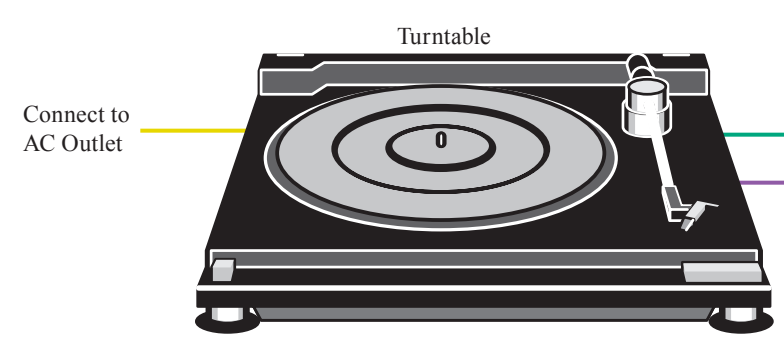

C220 Input Connection Diagram

Note: Refer to the C220 Owner's Manual page 9 for additional connection information.

Connection Legend:

- Data Cable* -
 - Sensor/Keypad Cable -
 - Power Control Cable* -
 - Audio Signal Cable -
 - Ground Wire -
 - AC Power Cords -
 - Loudspeaker Cable -
- * 2 conductor shielded with 1/8 inch stereo mini phone plug on each end.

C220 Output Connection Diagram

Note: Refer to the C220 Owner's Manual page 9 for additional connection information.

- Connection Legend:
- Data Cable* -
 - Sensor/Keypad Cable -
 - Power Control Cable* -
 - Audio Signal Cable -
 - Ground Wire -
 - AC Power Cords -
 - Loudspeaker Cable -
- * 2 conductor shielded with 1/8 inch stereo mini phone plug on each end.