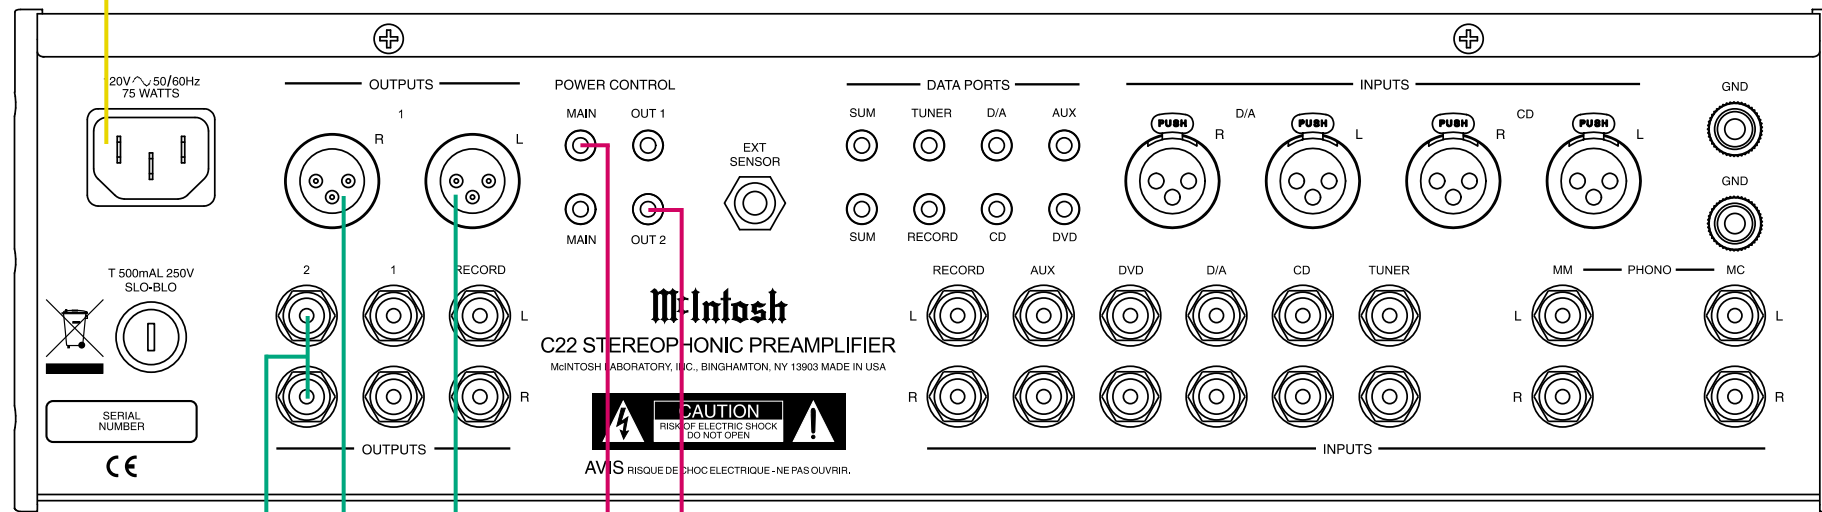

Note: Refer to the C22 Owner's Manual page 8 for additional connection information.

Connection Legend:

- Data Cable* - —
 - Sensor/Keypad Cable - —
 - Power Control Cable* - —
 - Audio Signal Cable - —
 - Video Signal Cable - —
 - RF Signal Cable - —
 - Digital Signal Cable - —
 - RS232 Cable - —
 - Ground Wire - —
 - AC Power Cords - —
 - Loudspeaker Cable - —
- * 2 conductor shielded with 1/8 inch stereo mini phone plug on each end.

Connect to AC Outlet

Power Amplifier (Left) - Main Room

Power Amplifier (Right) - Main Room

Stereo Power Amplifier (partial view) - Secondary Room

Main Room Loudspeaker

Main Room Loudspeaker

Secondary Room Loudspeaker