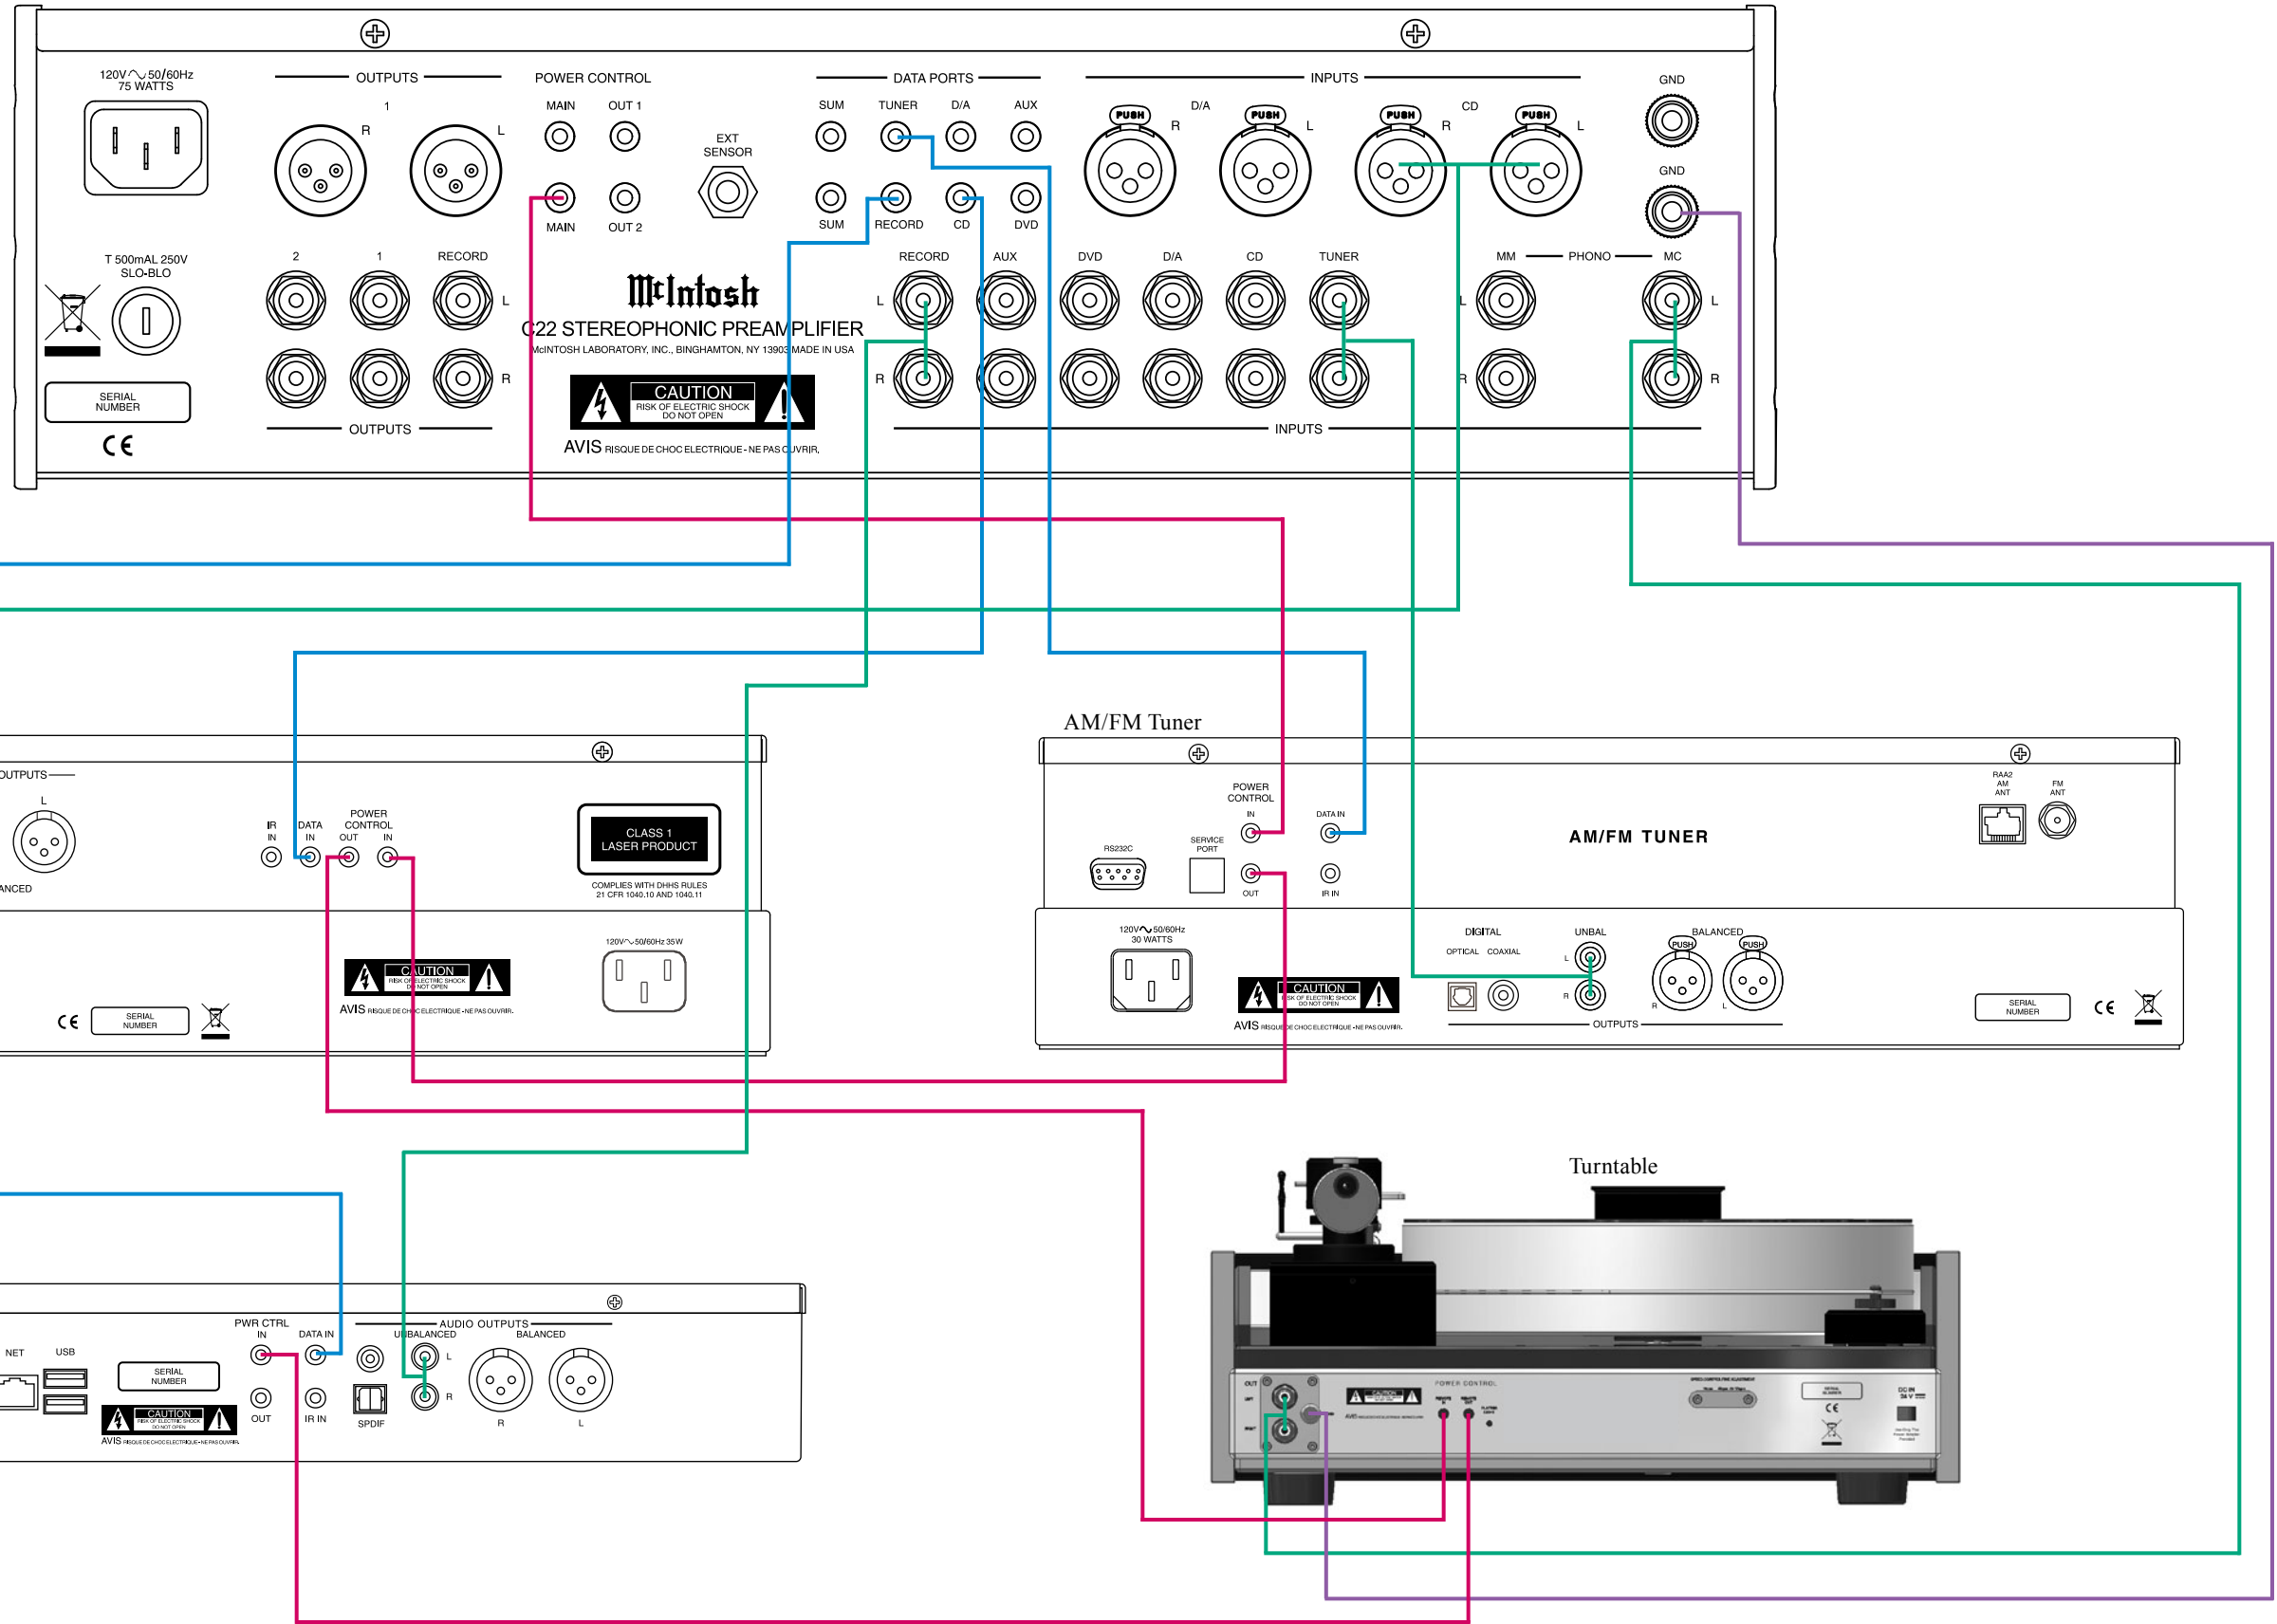

Note: Refer to the C22 Owner's Manual page 8 for additional connection information.

Connection Legend:

- Data Cable* - —
 - Sensor/Keypad Cable - —
 - Power Control Cable* - —
 - Audio Signal Cable - —
 - Video Signal Cable - —
 - RF Signal Cable - —
 - Digital Signal Cable - —
 - RS232 Cable - —
 - Ground Wire - —
 - AC Power Cords - —
 - Loudspeaker Cable - —
- * 2 conductor shielded with 1/8 inch stereo mini phone plug on each end.

Connect to AC Outlet

Power Amplifier (Left) - Main Room

Power Amplifier (Right) - Main Room

Stereo Power Amplifier (partial view) - Secondary Room

Main Room Loudspeaker

Main Room Loudspeaker

Secondary Room Loudspeaker

Secondary Room Loudspeaker