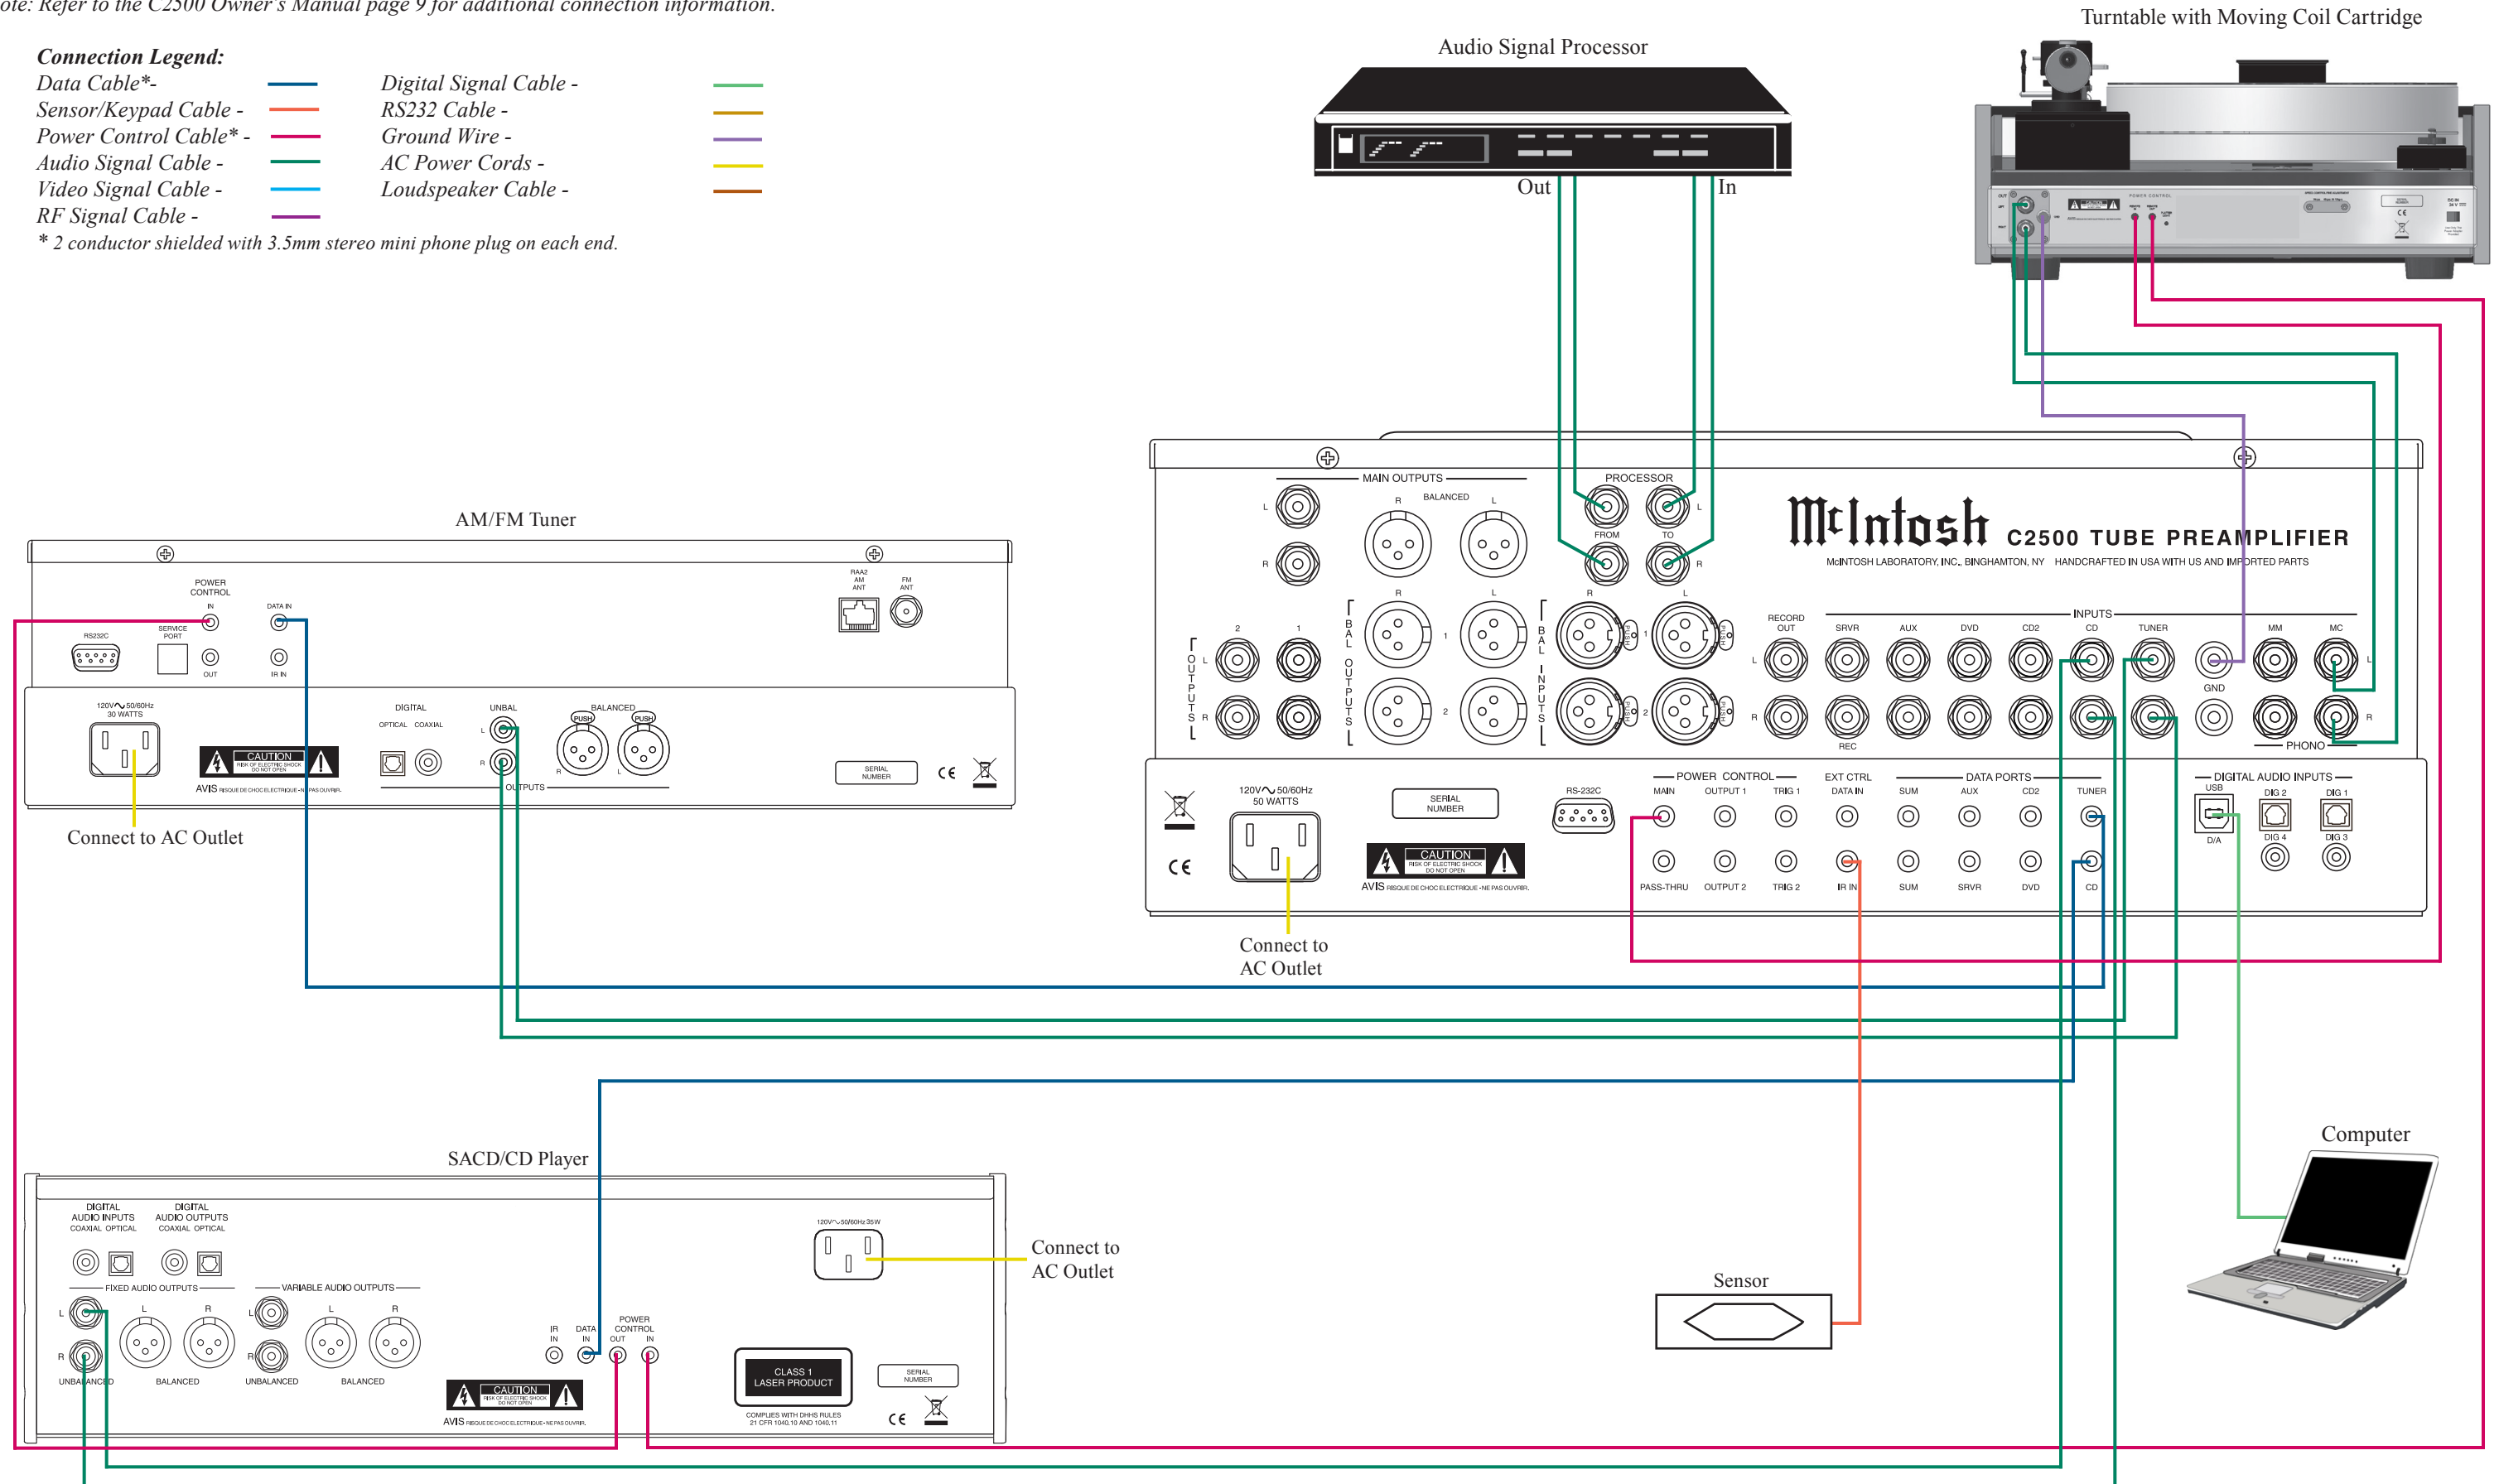

Note: Refer to the C2500 Owner's Manual page 9 for additional connection information.

**Connection Legend:**

- Data Cable\* - — Digital Signal Cable - —
  - Sensor/Keypad Cable - — RS232 Cable - —
  - Power Control Cable\* - — Ground Wire - —
  - Audio Signal Cable - — AC Power Cords - —
  - Video Signal Cable - — Loudspeaker Cable - —
  - RF Signal Cable - —
- \* 2 conductor shielded with 3.5mm stereo mini phone plug on each end.