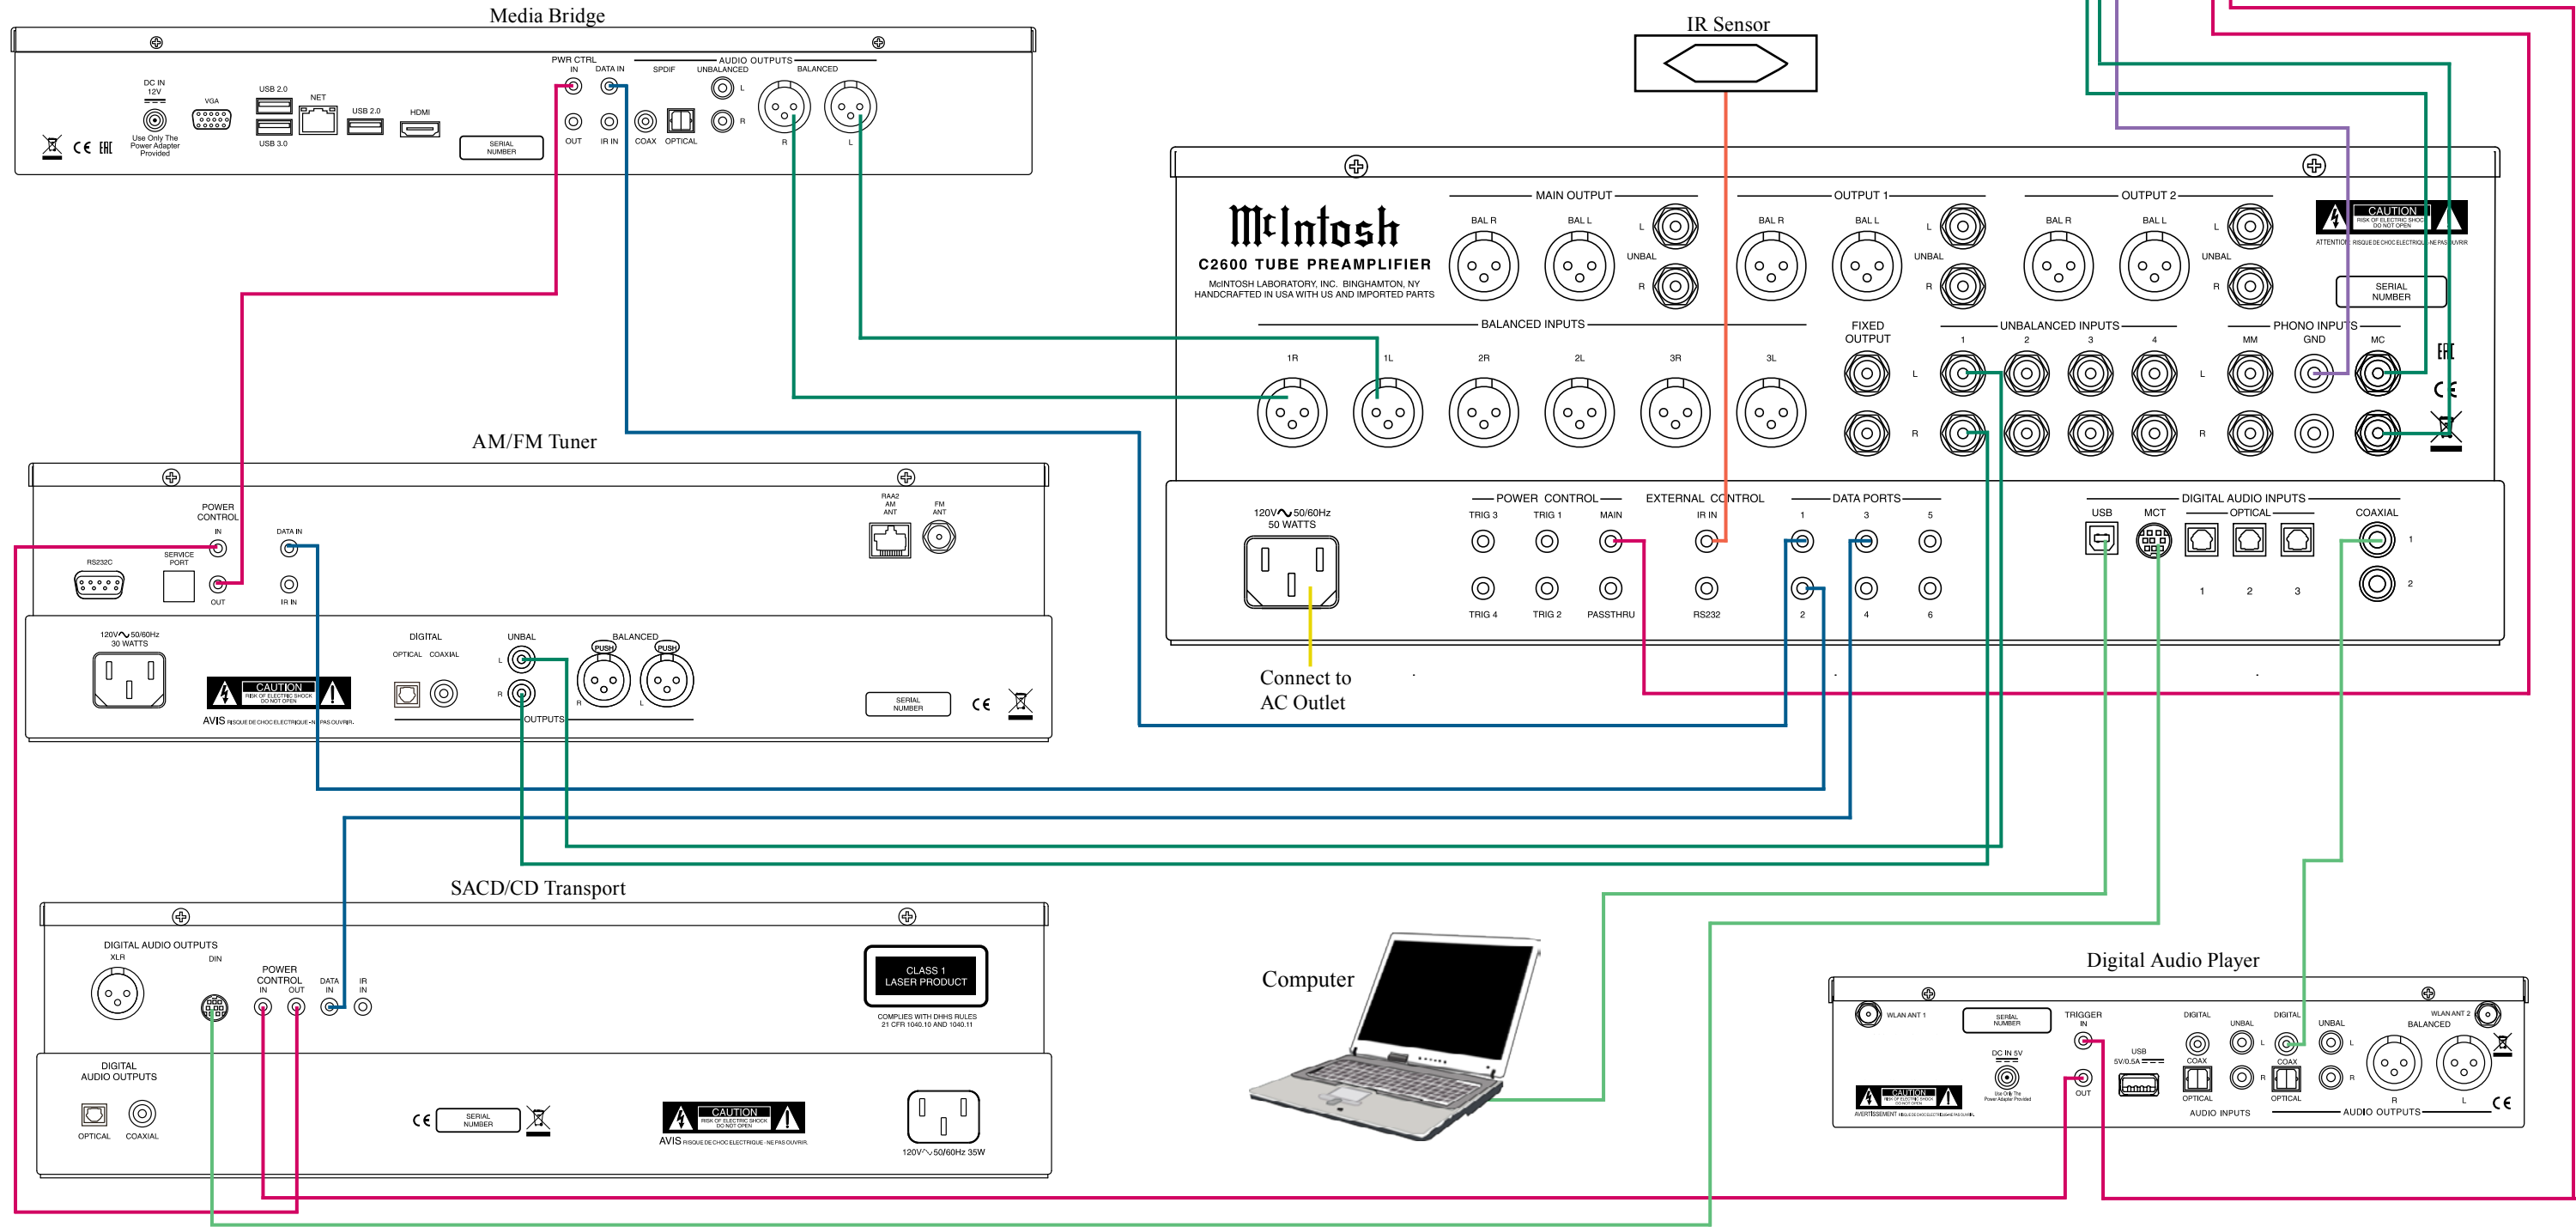

Note: Refer to the C2600 Owner's Manual page 8 for additional connection information.

Connection Legend:

- Data Cable* - — Digital Signal Cable - —
 - Sensor/Keypad Cable - — RS232 Cable - —
 - Power Control Cable* - — Ground Wire - —
 - Audio Signal Cable - — AC Power Cords - —
 - Video Signal Cable - — Loudspeaker Cable - —
 - RF Signal Cable - —
- * 2 conductor shielded with 1/8 inch stereo mini phone plug on each end.