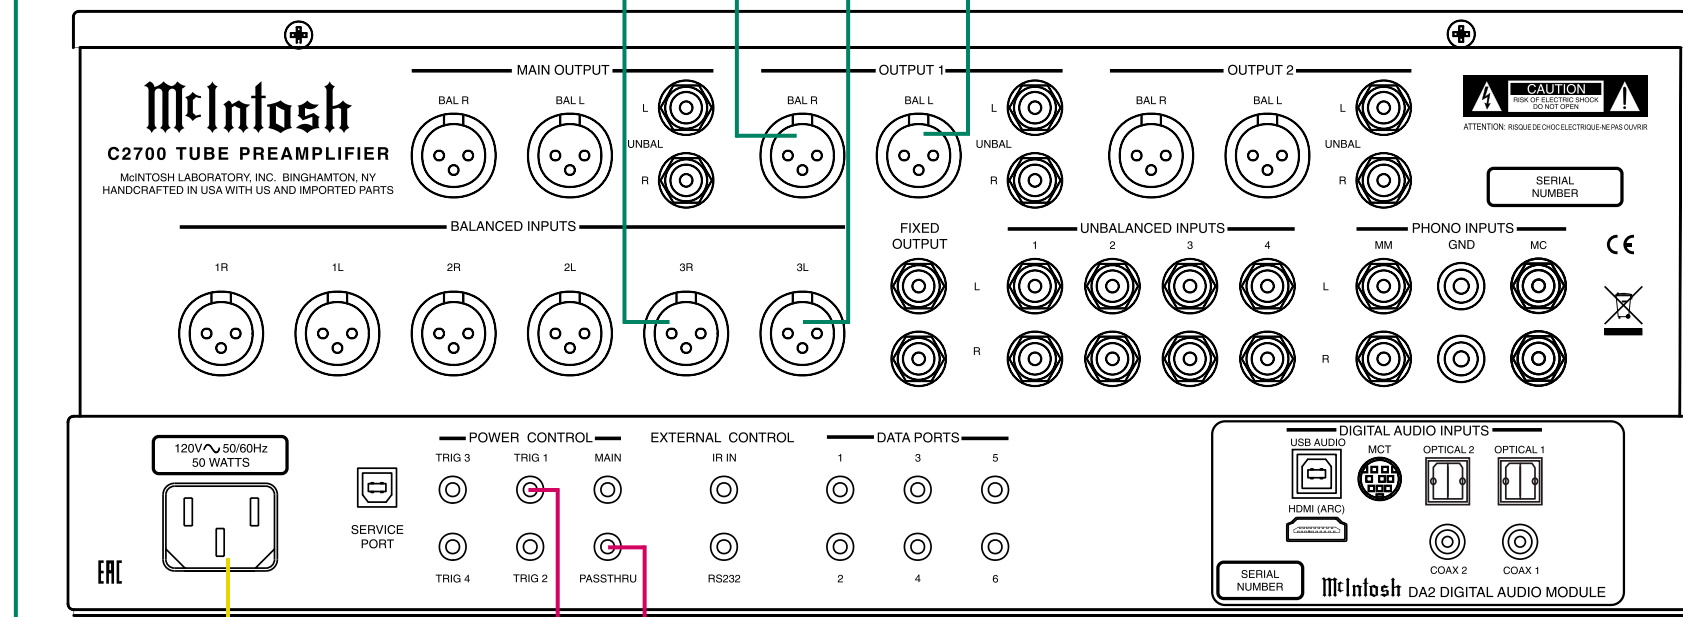

Note: Refer to the C2700 Owner's Manual page 7&8 for additional connection information.

Connection Legend:

- Data Cable* - — Digital Signal Cable -
 - Sensor/Keypad Cable - — RS232 Cable -
 - Power Control Cable* - — Ground Wire -
 - Audio Signal Cable - — AC Power Cords -
 - Video Signal Cable - — Loudspeaker Cable -
 - RF Signal Cable -
- * 2 conductor shielded with 1/8 inch stereo mini phone plug on each end.

Power Amplifier (Right Channel) - Main Room
(Partial View)

Power Amplifier (Left-Channel) - Main Room
(Partial View)

Connect to AC Outlet

C2700 Rear Panel Connections