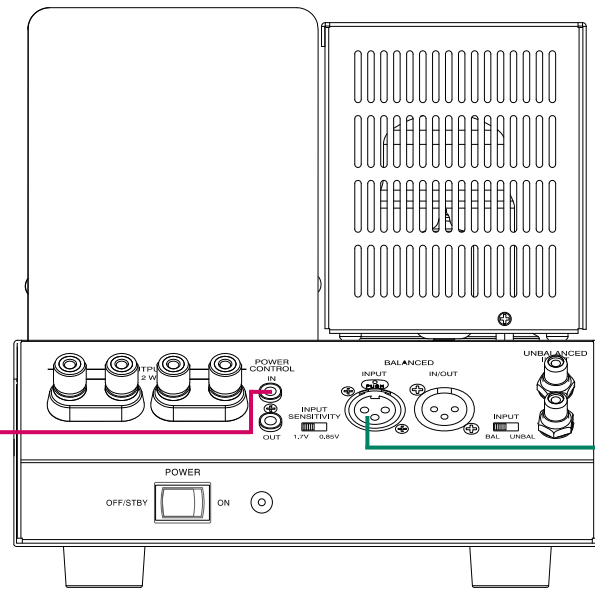

Note: Refer to the C2700 Owner's Manual page 7&8 for additional connection information.

Connection Legend:

- Data Cable* - — Digital Signal Cable -
 - Sensor/Keypad Cable - — RS232 Cable -
 - Power Control Cable* - — Ground Wire -
 - Audio Signal Cable - — AC Power Cords -
 - Video Signal Cable - — Loudspeaker Cable -
 - RF Signal Cable -
- * 2 conductor shielded with 1/8 inch stereo mini phone plug on each end.

Power Amplifier (Right Channel) - Main Room
(Partial View)

Power Amplifier (Left-Channel) - Main Room
(Partial View)

Connect to AC Outlet

C2700 Rear Panel Connections