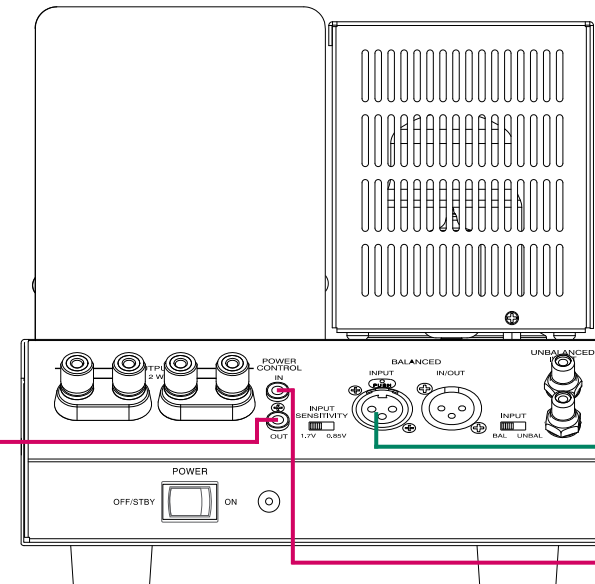

Note: Refer to the C2700 Owner's Manual page 7&8 for additional connection information.

Connection Legend:

- Data Cable* - — Digital Signal Cable -
 - Sensor/Keypad Cable - — RS232 Cable -
 - Power Control Cable* - — Ground Wire -
 - Audio Signal Cable - — AC Power Cords -
 - Video Signal Cable - — Loudspeaker Cable -
 - RF Signal Cable -
- * 2 conductor shielded with 1/8 inch stereo mini phone plug on each end.

Power Amplifier (Right Channel) - Main Room
(Partial View)

Power Amplifier (Left-Channel) - Main Room
(Partial View)

Connect to AC Outlet

C2700 Rear Panel Connections