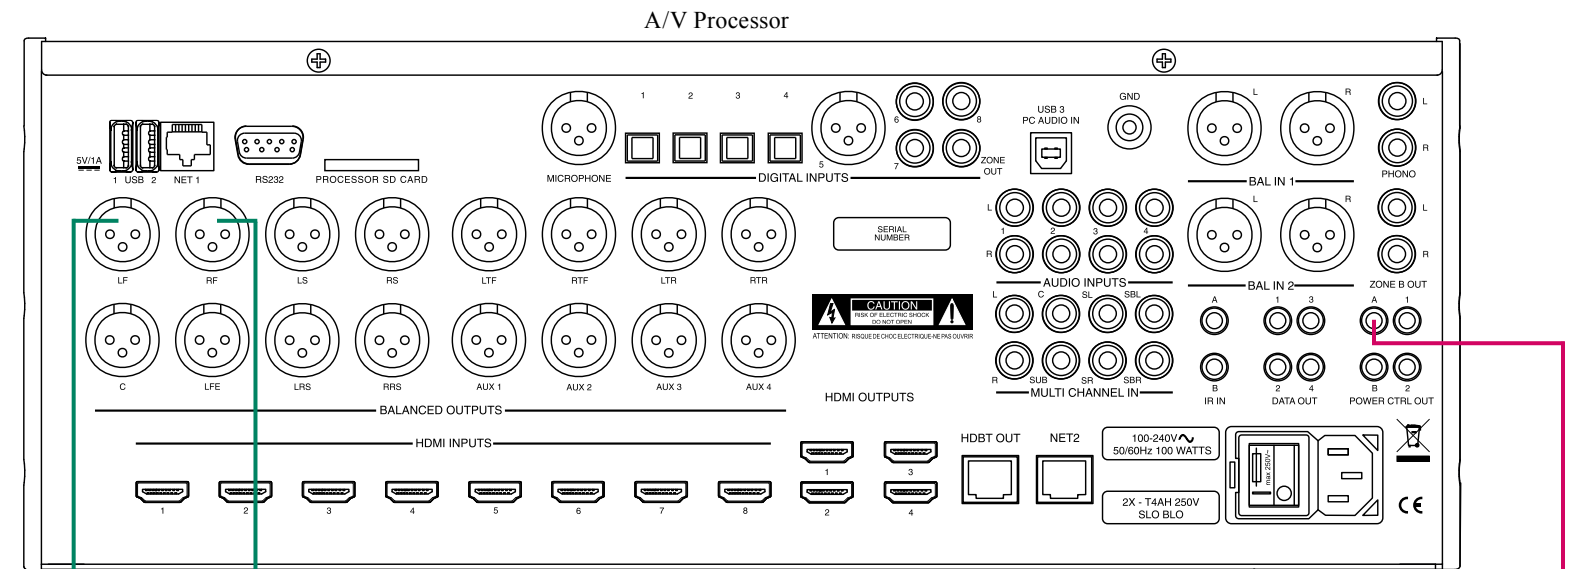

Note: Refer to the C2700 Owner's Manual page 7&8 for additional connection information.

Connection Legend:

- Data Cable* - — Digital Signal Cable -
 - Sensor/Keypad Cable - — RS232 Cable -
 - Power Control Cable* - — Ground Wire -
 - Audio Signal Cable - — AC Power Cords -
 - Video Signal Cable - — Loudspeaker Cable -
 - RF Signal Cable -
- * 2 conductor shielded with 1/8 inch stereo mini phone plug on each end.

Power Amplifier (Right Channel) - Main Room
(Partial View)

Power Amplifier (Left-Channel) - Main Room
(Partial View)

Connect to AC Outlet

C2700 Rear Panel Connections