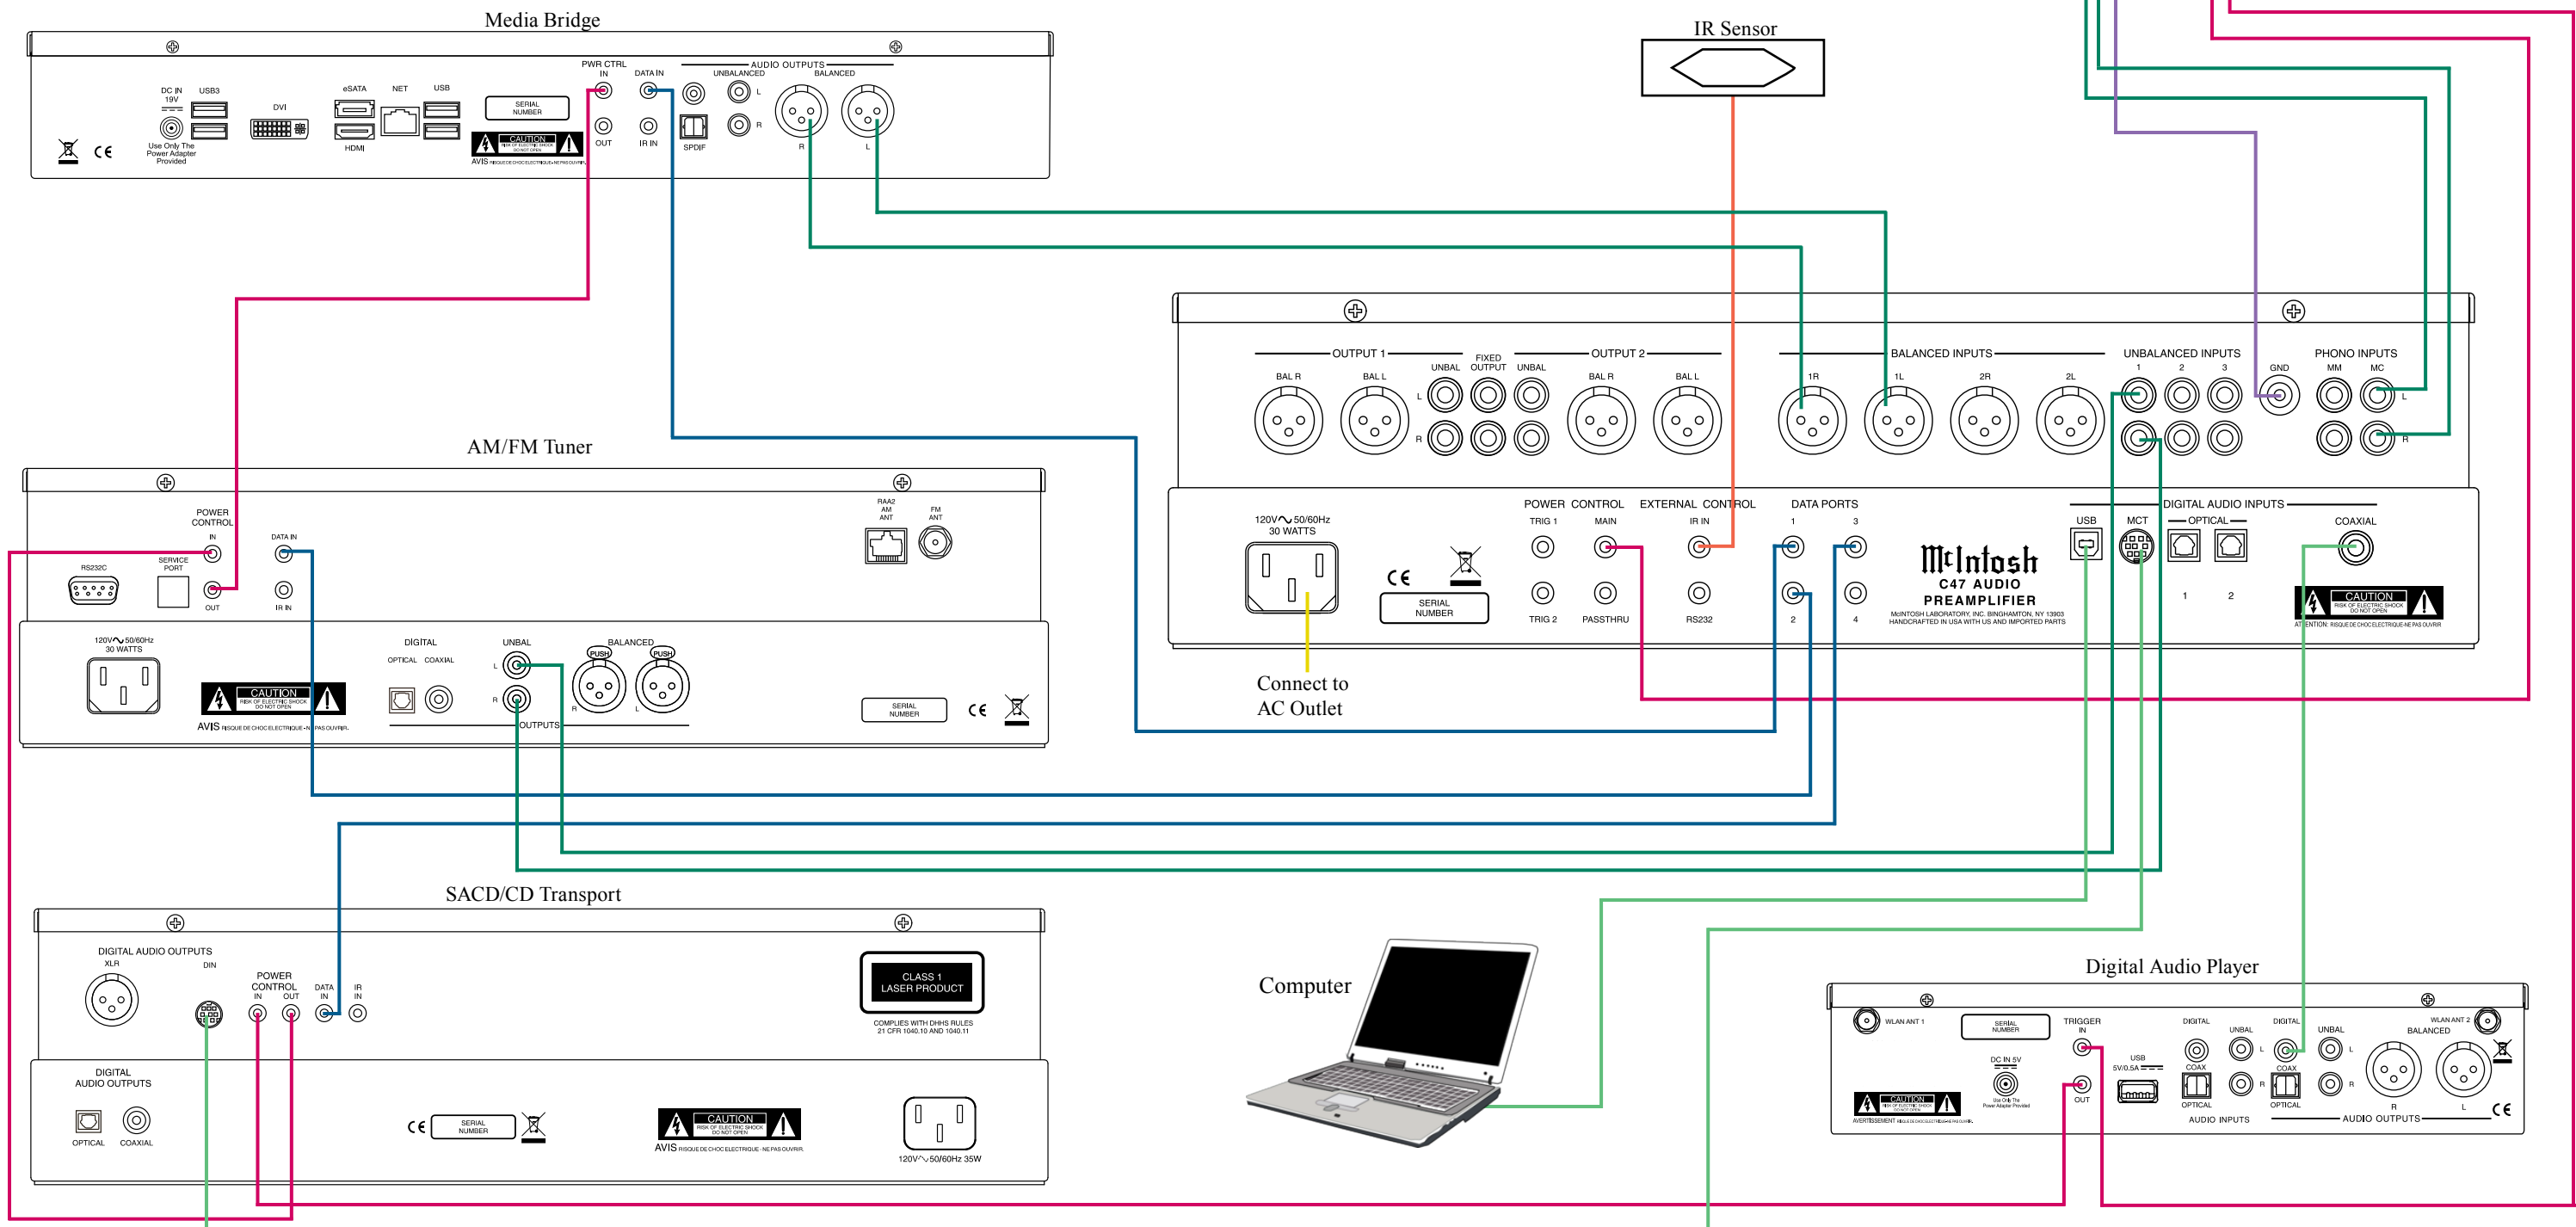

Note: Refer to the C47 Owner's Manual page 9 for additional connection information.

**Connection Legend:**

- Data Cable\* - — Digital Signal Cable - —
  - Sensor/Keypad Cable - — RS232 Cable - —
  - Power Control Cable\* - — Ground Wire - —
  - Audio Signal Cable - — AC Power Cords - —
  - Video Signal Cable - — Loudspeaker Cable - —
  - RF Signal Cable - —
- \* 2 conductor shielded with 1/8 inch stereo mini phone plug on each end.