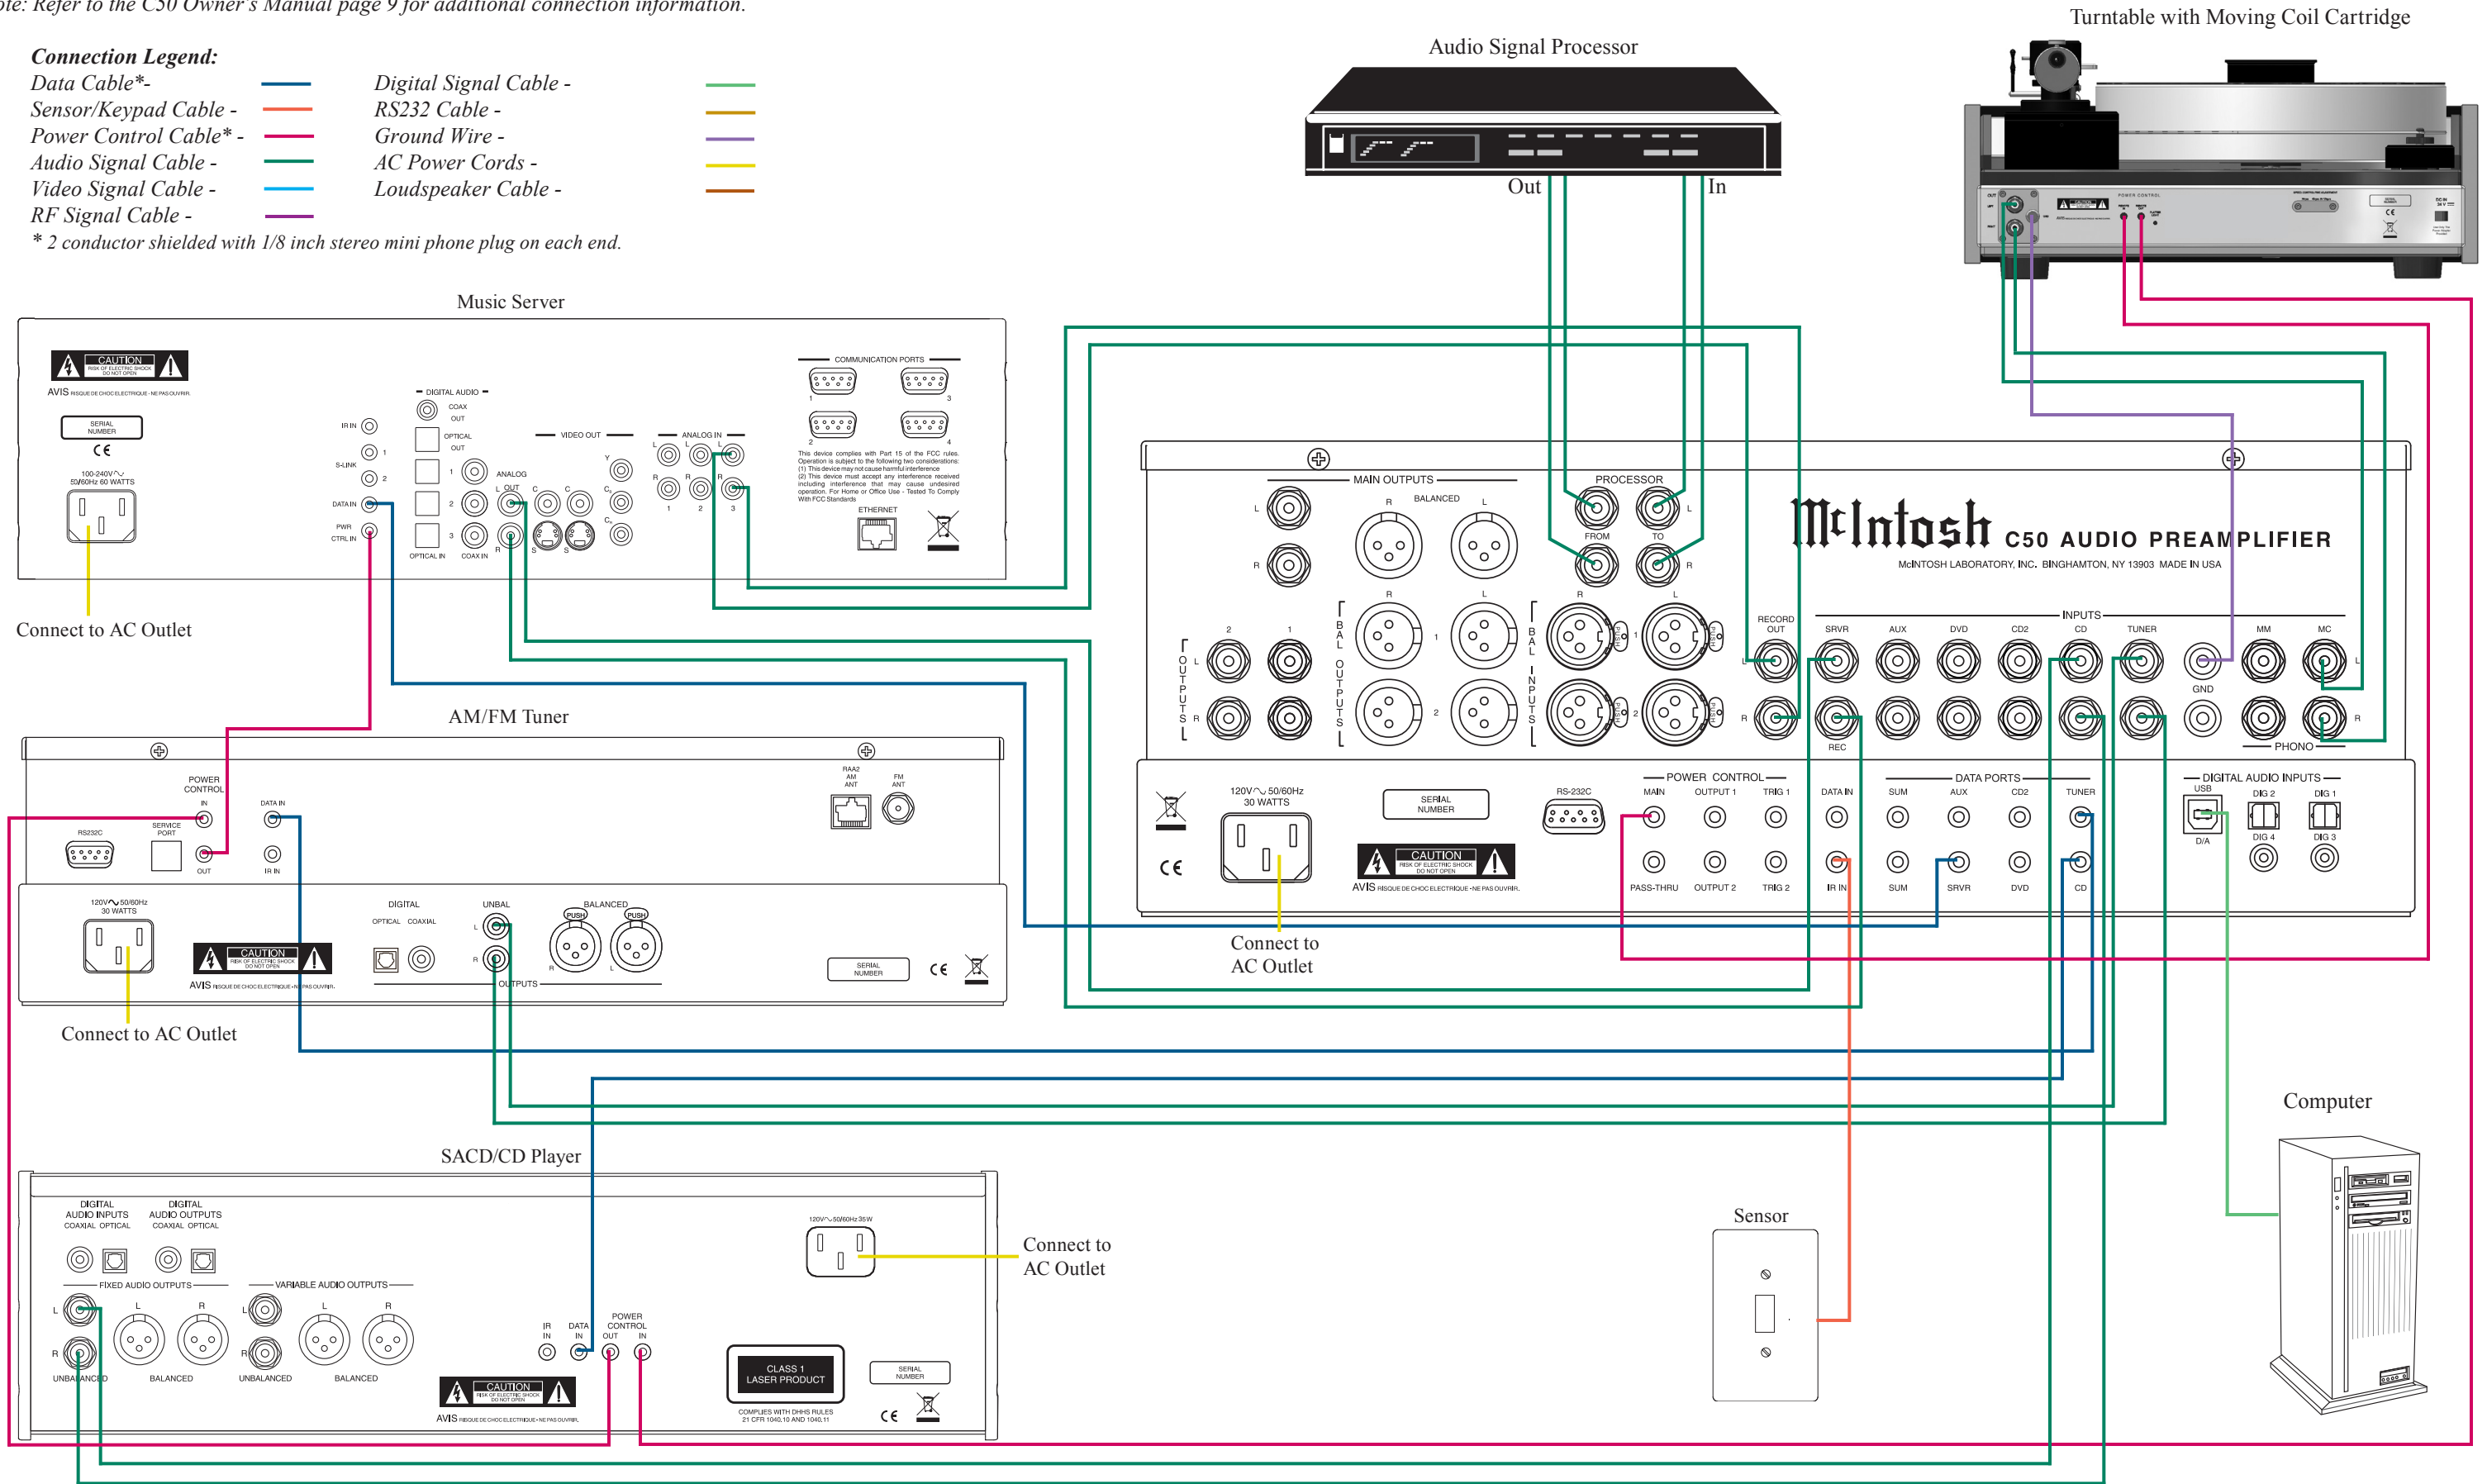

Note: Refer to the C50 Owner's Manual page 9 for additional connection information.

Connection Legend:

- Data Cable* - — Digital Signal Cable - —
 - Sensor/Keypad Cable - — RS232 Cable - —
 - Power Control Cable* - — Ground Wire - —
 - Audio Signal Cable - — AC Power Cords - —
 - Video Signal Cable - — Loudspeaker Cable - —
 - RF Signal Cable - —
- * 2 conductor shielded with 1/8 inch stereo mini phone plug on each end.