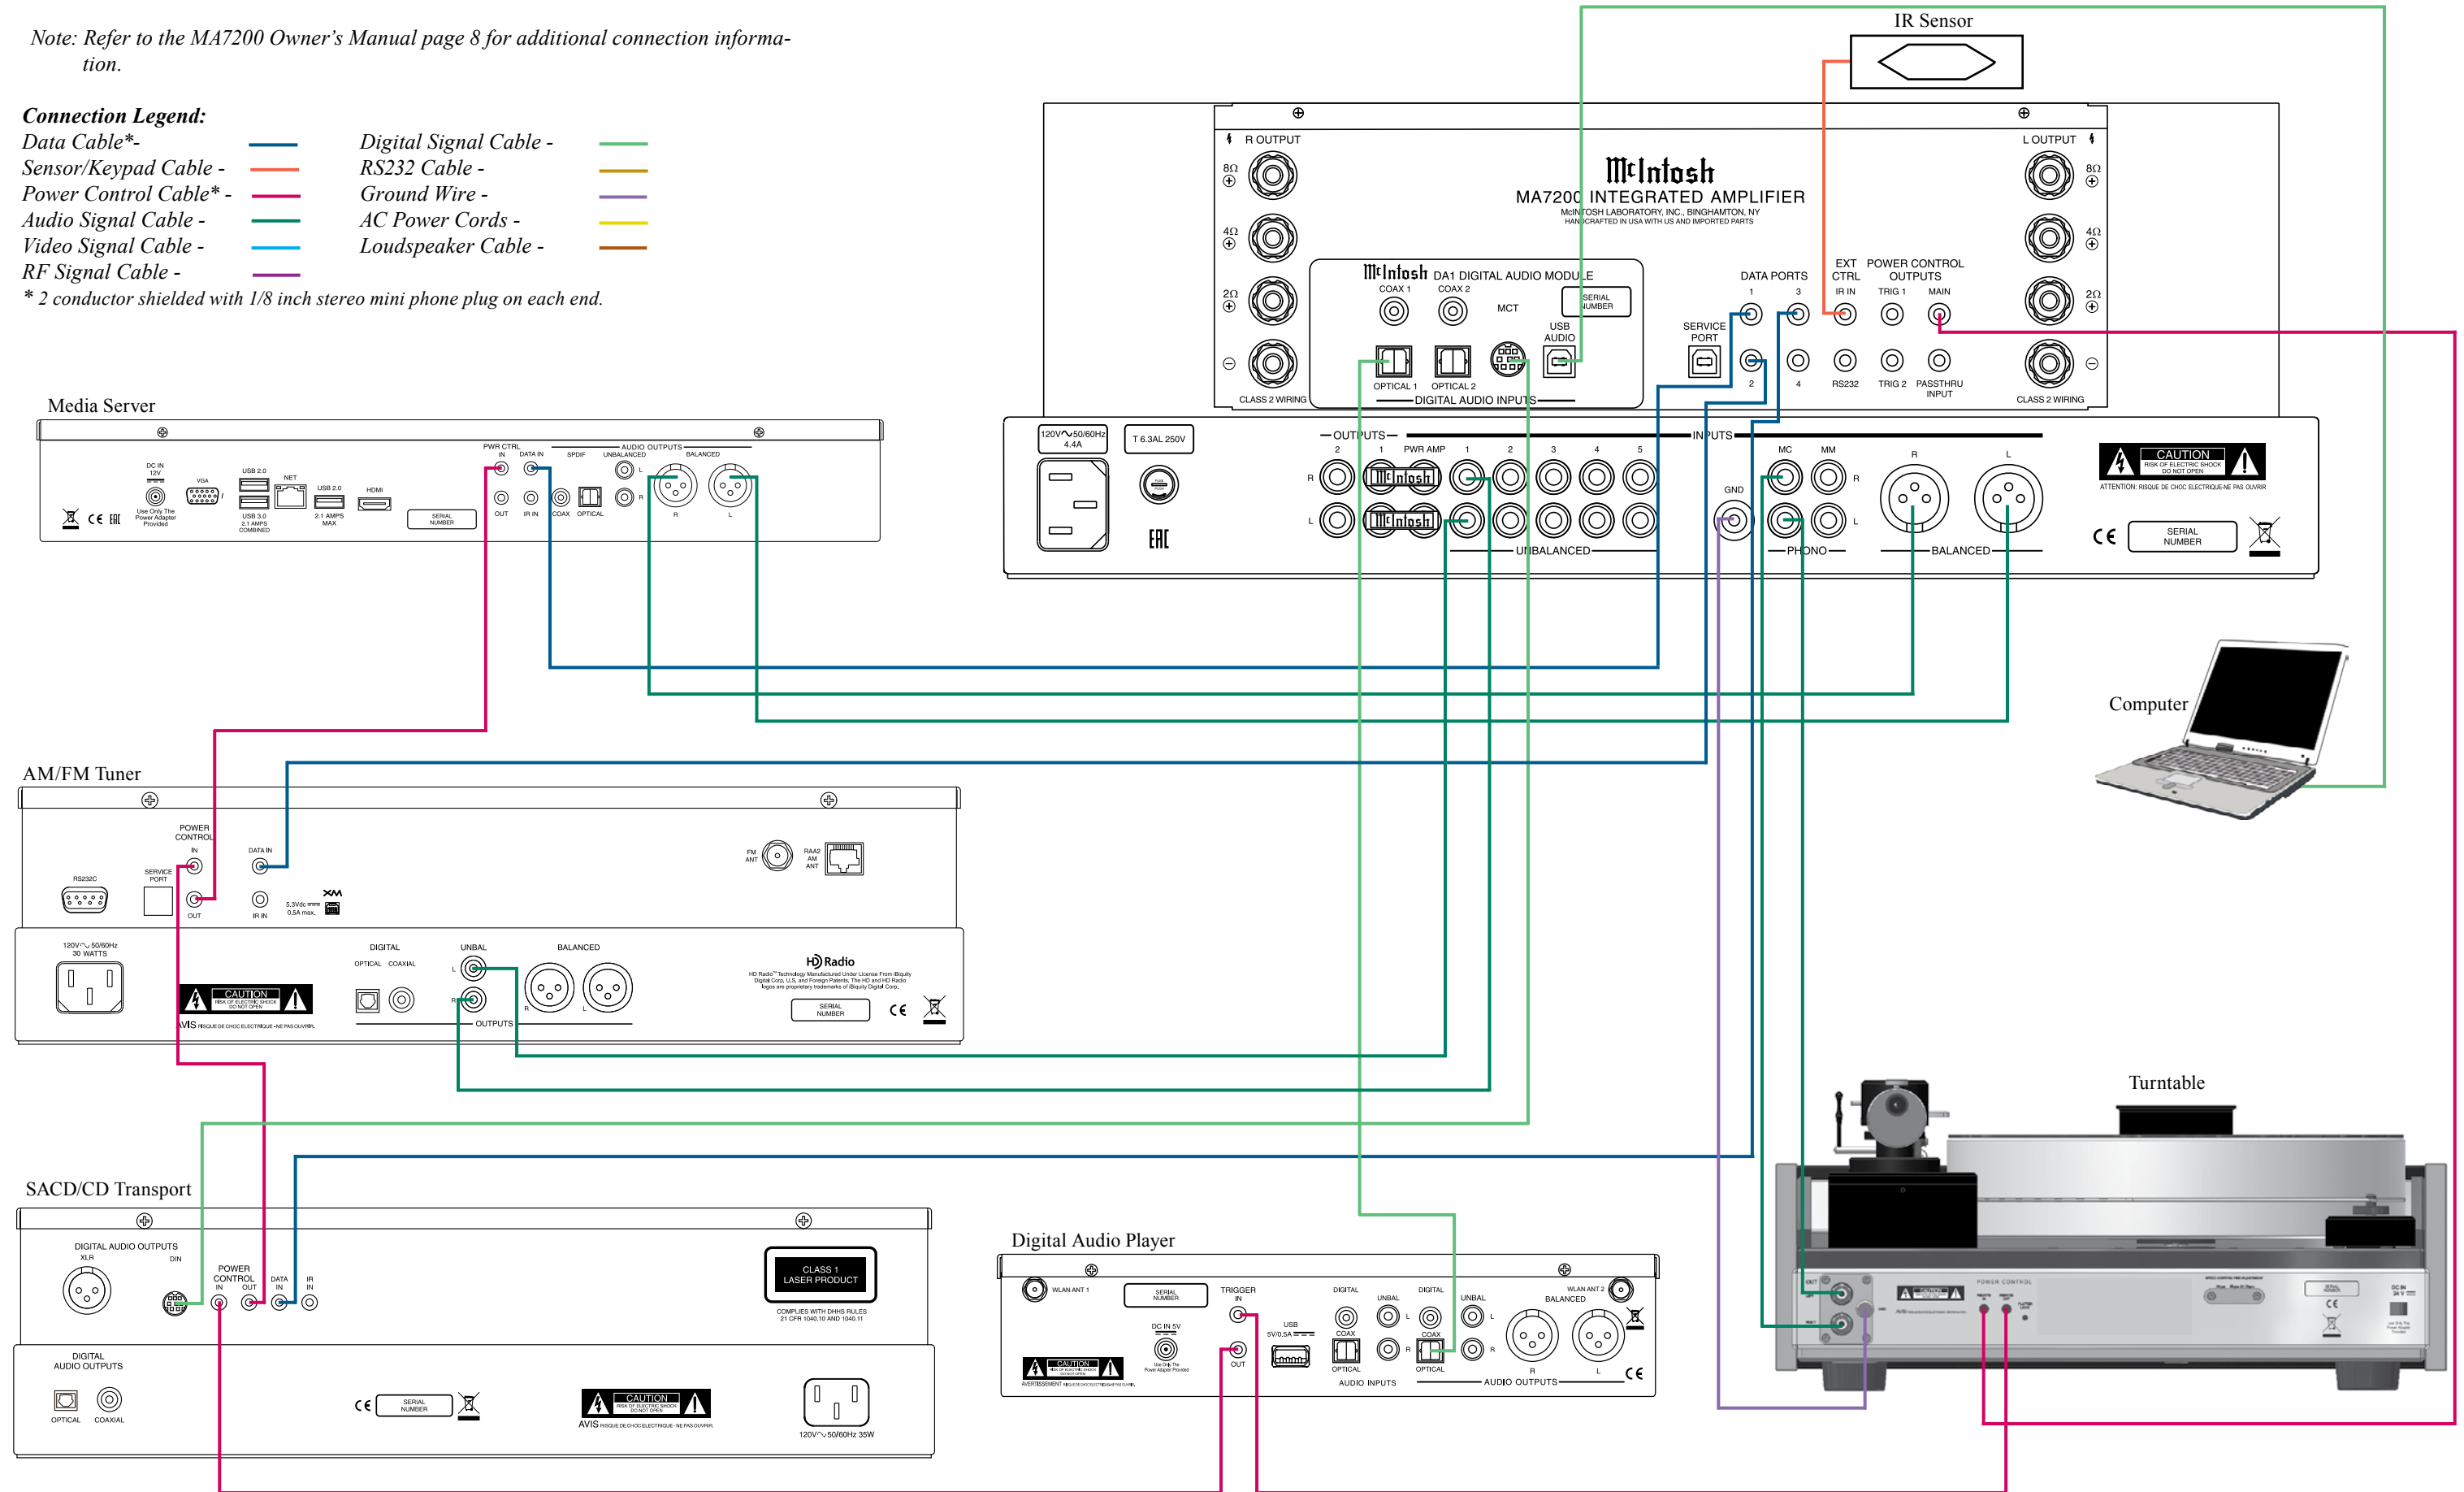

Note: Refer to the MA7200 Owner's Manual page 8 for additional connection information.

Connection Legend:

- Data Cable* - — Digital Signal Cable - —
 - Sensor/Keypad Cable - — RS232 Cable - —
 - Power Control Cable* - — Ground Wire - —
 - Audio Signal Cable - — AC Power Cords - —
 - Video Signal Cable - — Loudspeaker Cable - —
 - RF Signal Cable - —
- * 2 conductor shielded with 1/8 inch stereo mini phone plug on each end.

Note: Refer to the MA7200 Owner's Manual pages 10 thru 12 for additional connection information.

Connection Legend:

- Data Cable* - — Digital Signal Cable - —
 - Sensor/Keypad Cable - — RS232 Cable - —
 - Power Control Cable* - — Ground Wire - —
 - Audio Signal Cable - — AC Power Cords - —
 - Video Signal Cable - — Loudspeaker Cable - —
 - RF Signal Cable - —
- * 2 conductor shielded with 1/8 inch stereo mini phone plug on each end.