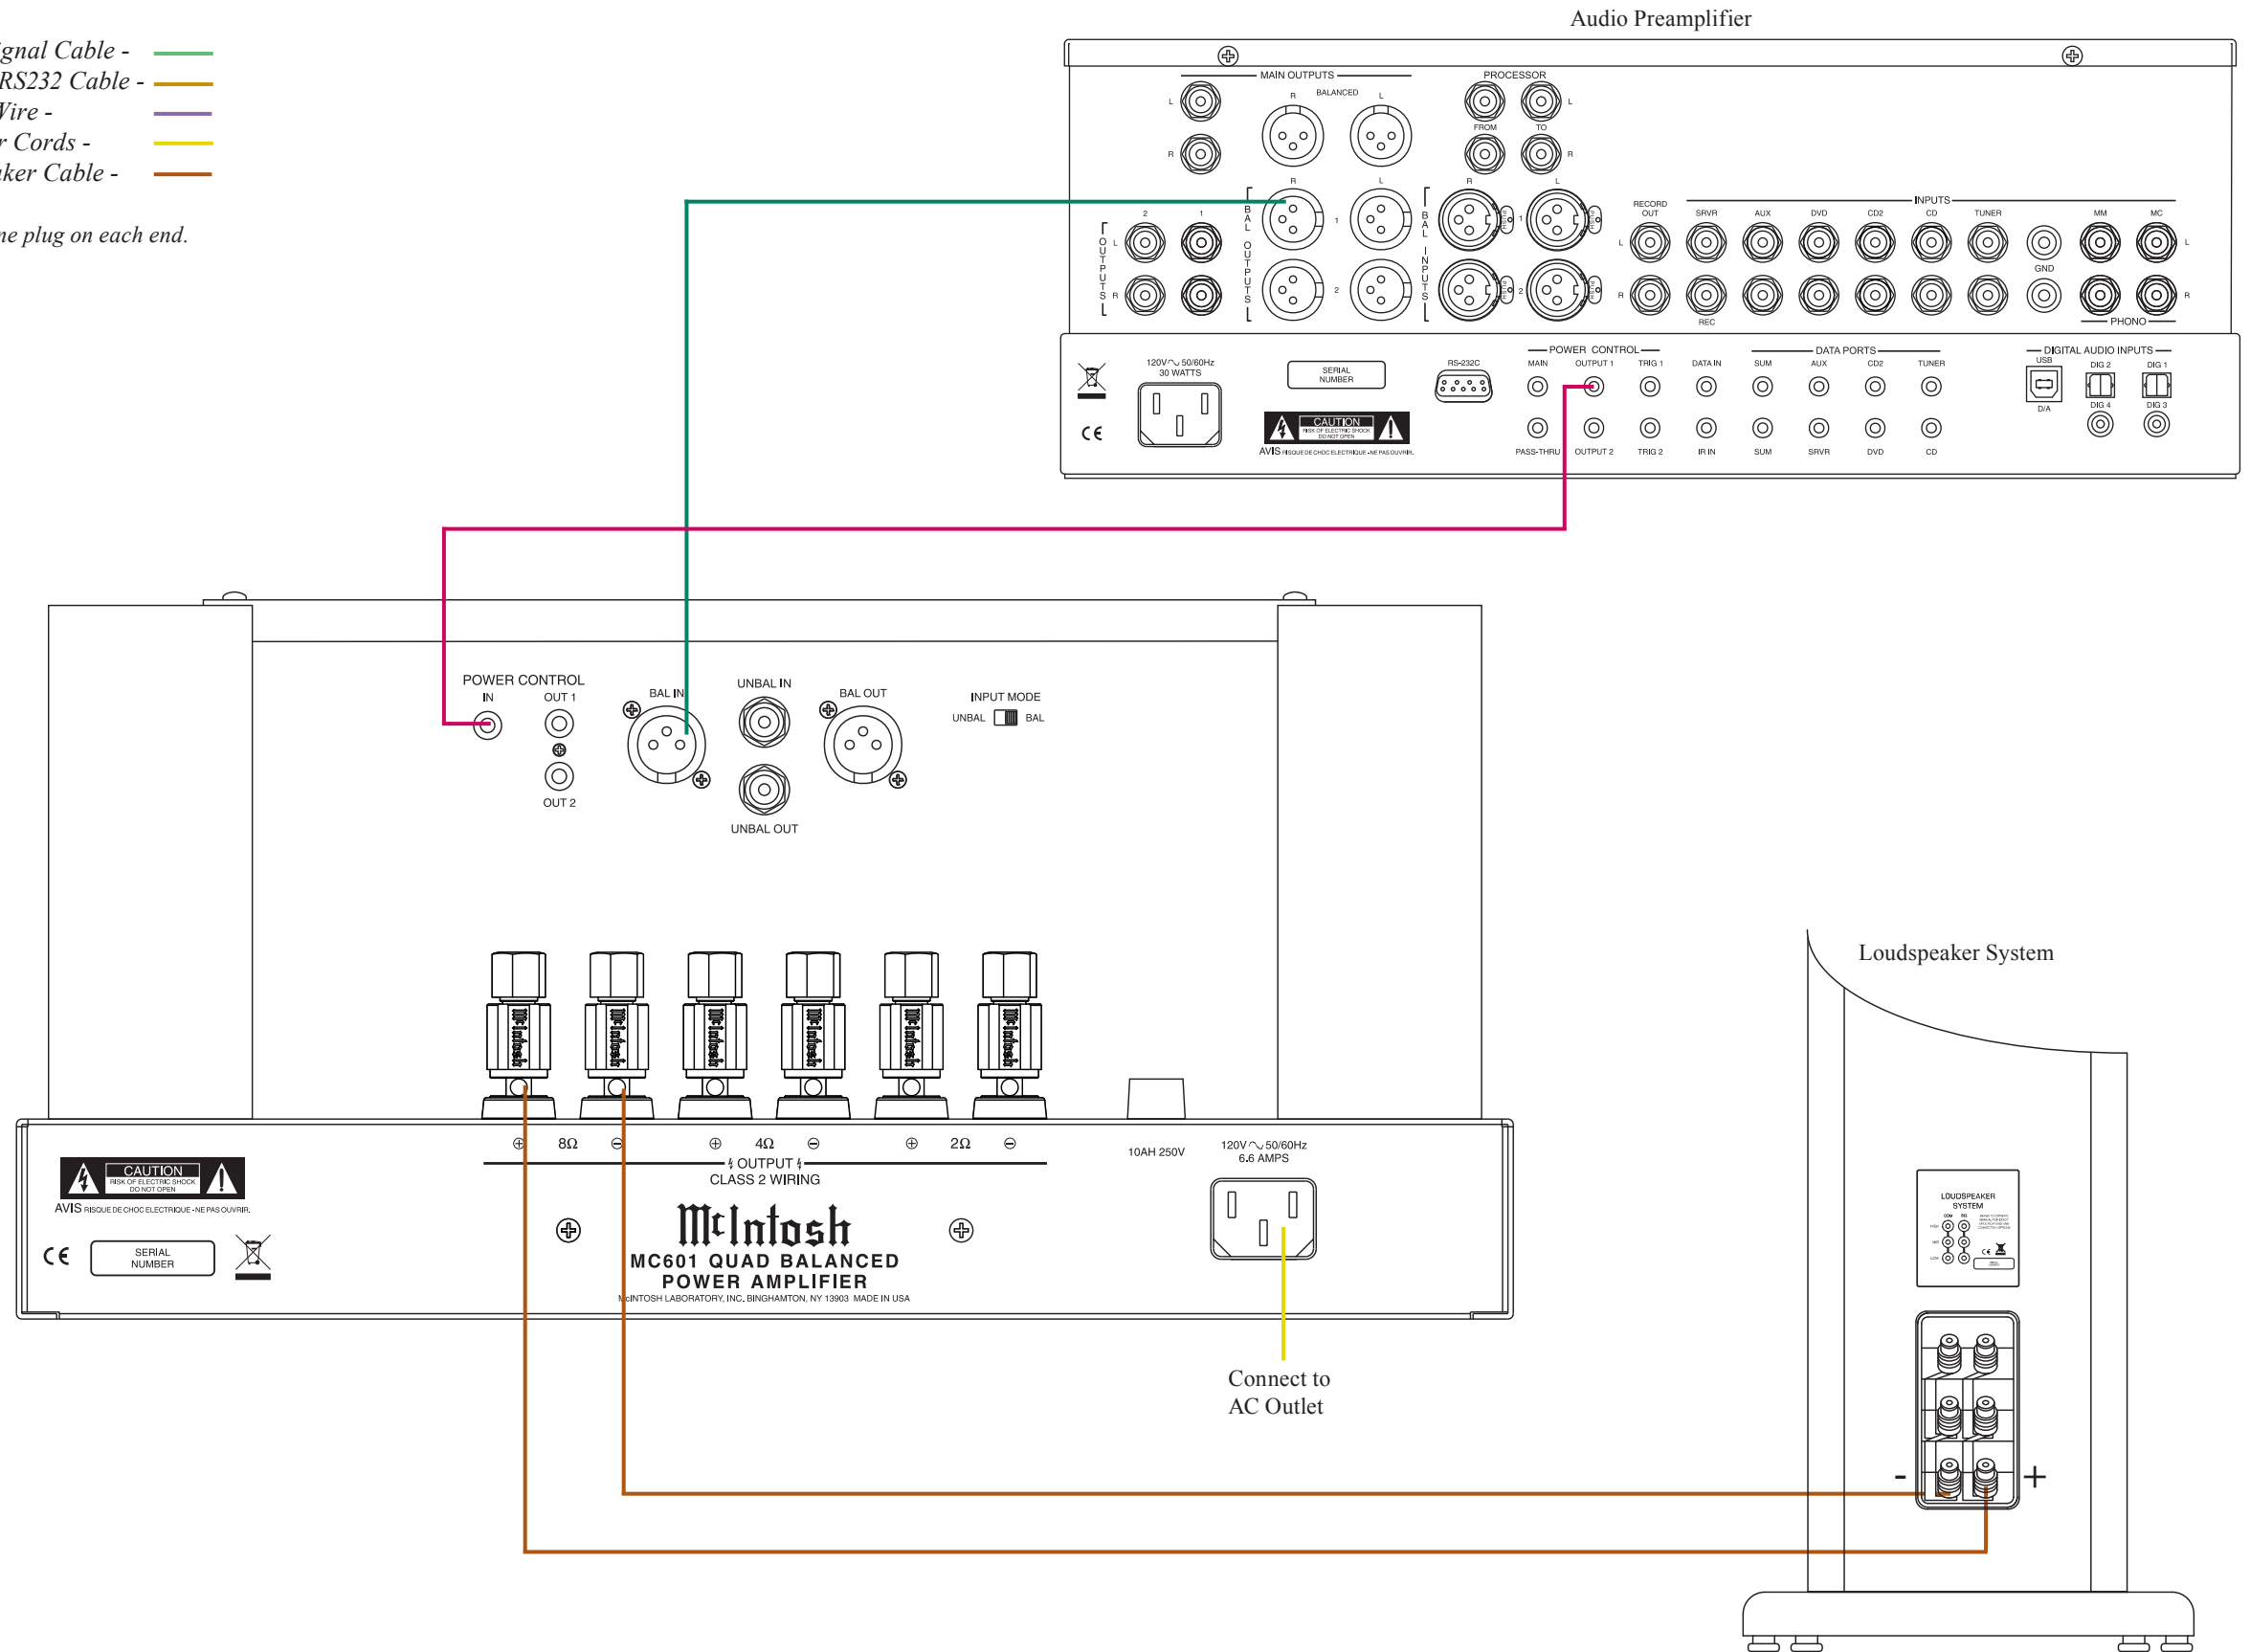

Note: Refer to the MC601 Owner's Manual page 8 for additional connection information.

Connection Legend:

- Data Cable* - — Digital Signal Cable - —
 - Sensor/Keypad Cable - — Network/RS232 Cable - —
 - Power Control Cable* - — Ground Wire - —
 - Audio Signal Cable - — AC Power Cords - —
 - Video Signal Cable - — Loudspeaker Cable - —
 - RF Signal Cable - —
- * 2 conductor shielded with 1/8 inch stereo mini phone plug on each end.

Note: Refer to the MC601 Owner's Manual page 10 for additional connection information.

Connection Legend:

- Data Cable* - — Digital Signal Cable - —
 - Sensor/Keypad Cable - — Network/RS232 Cable - —
 - Power Control Cable* - — Ground Wire - —
 - Audio Signal Cable - — AC Power Cords - —
 - Video Signal Cable - — Loudspeaker Cable - —
 - RF Signal Cable - —
- * 2 conductor shielded with 1/8 inch stereo mini phone plug on each end.