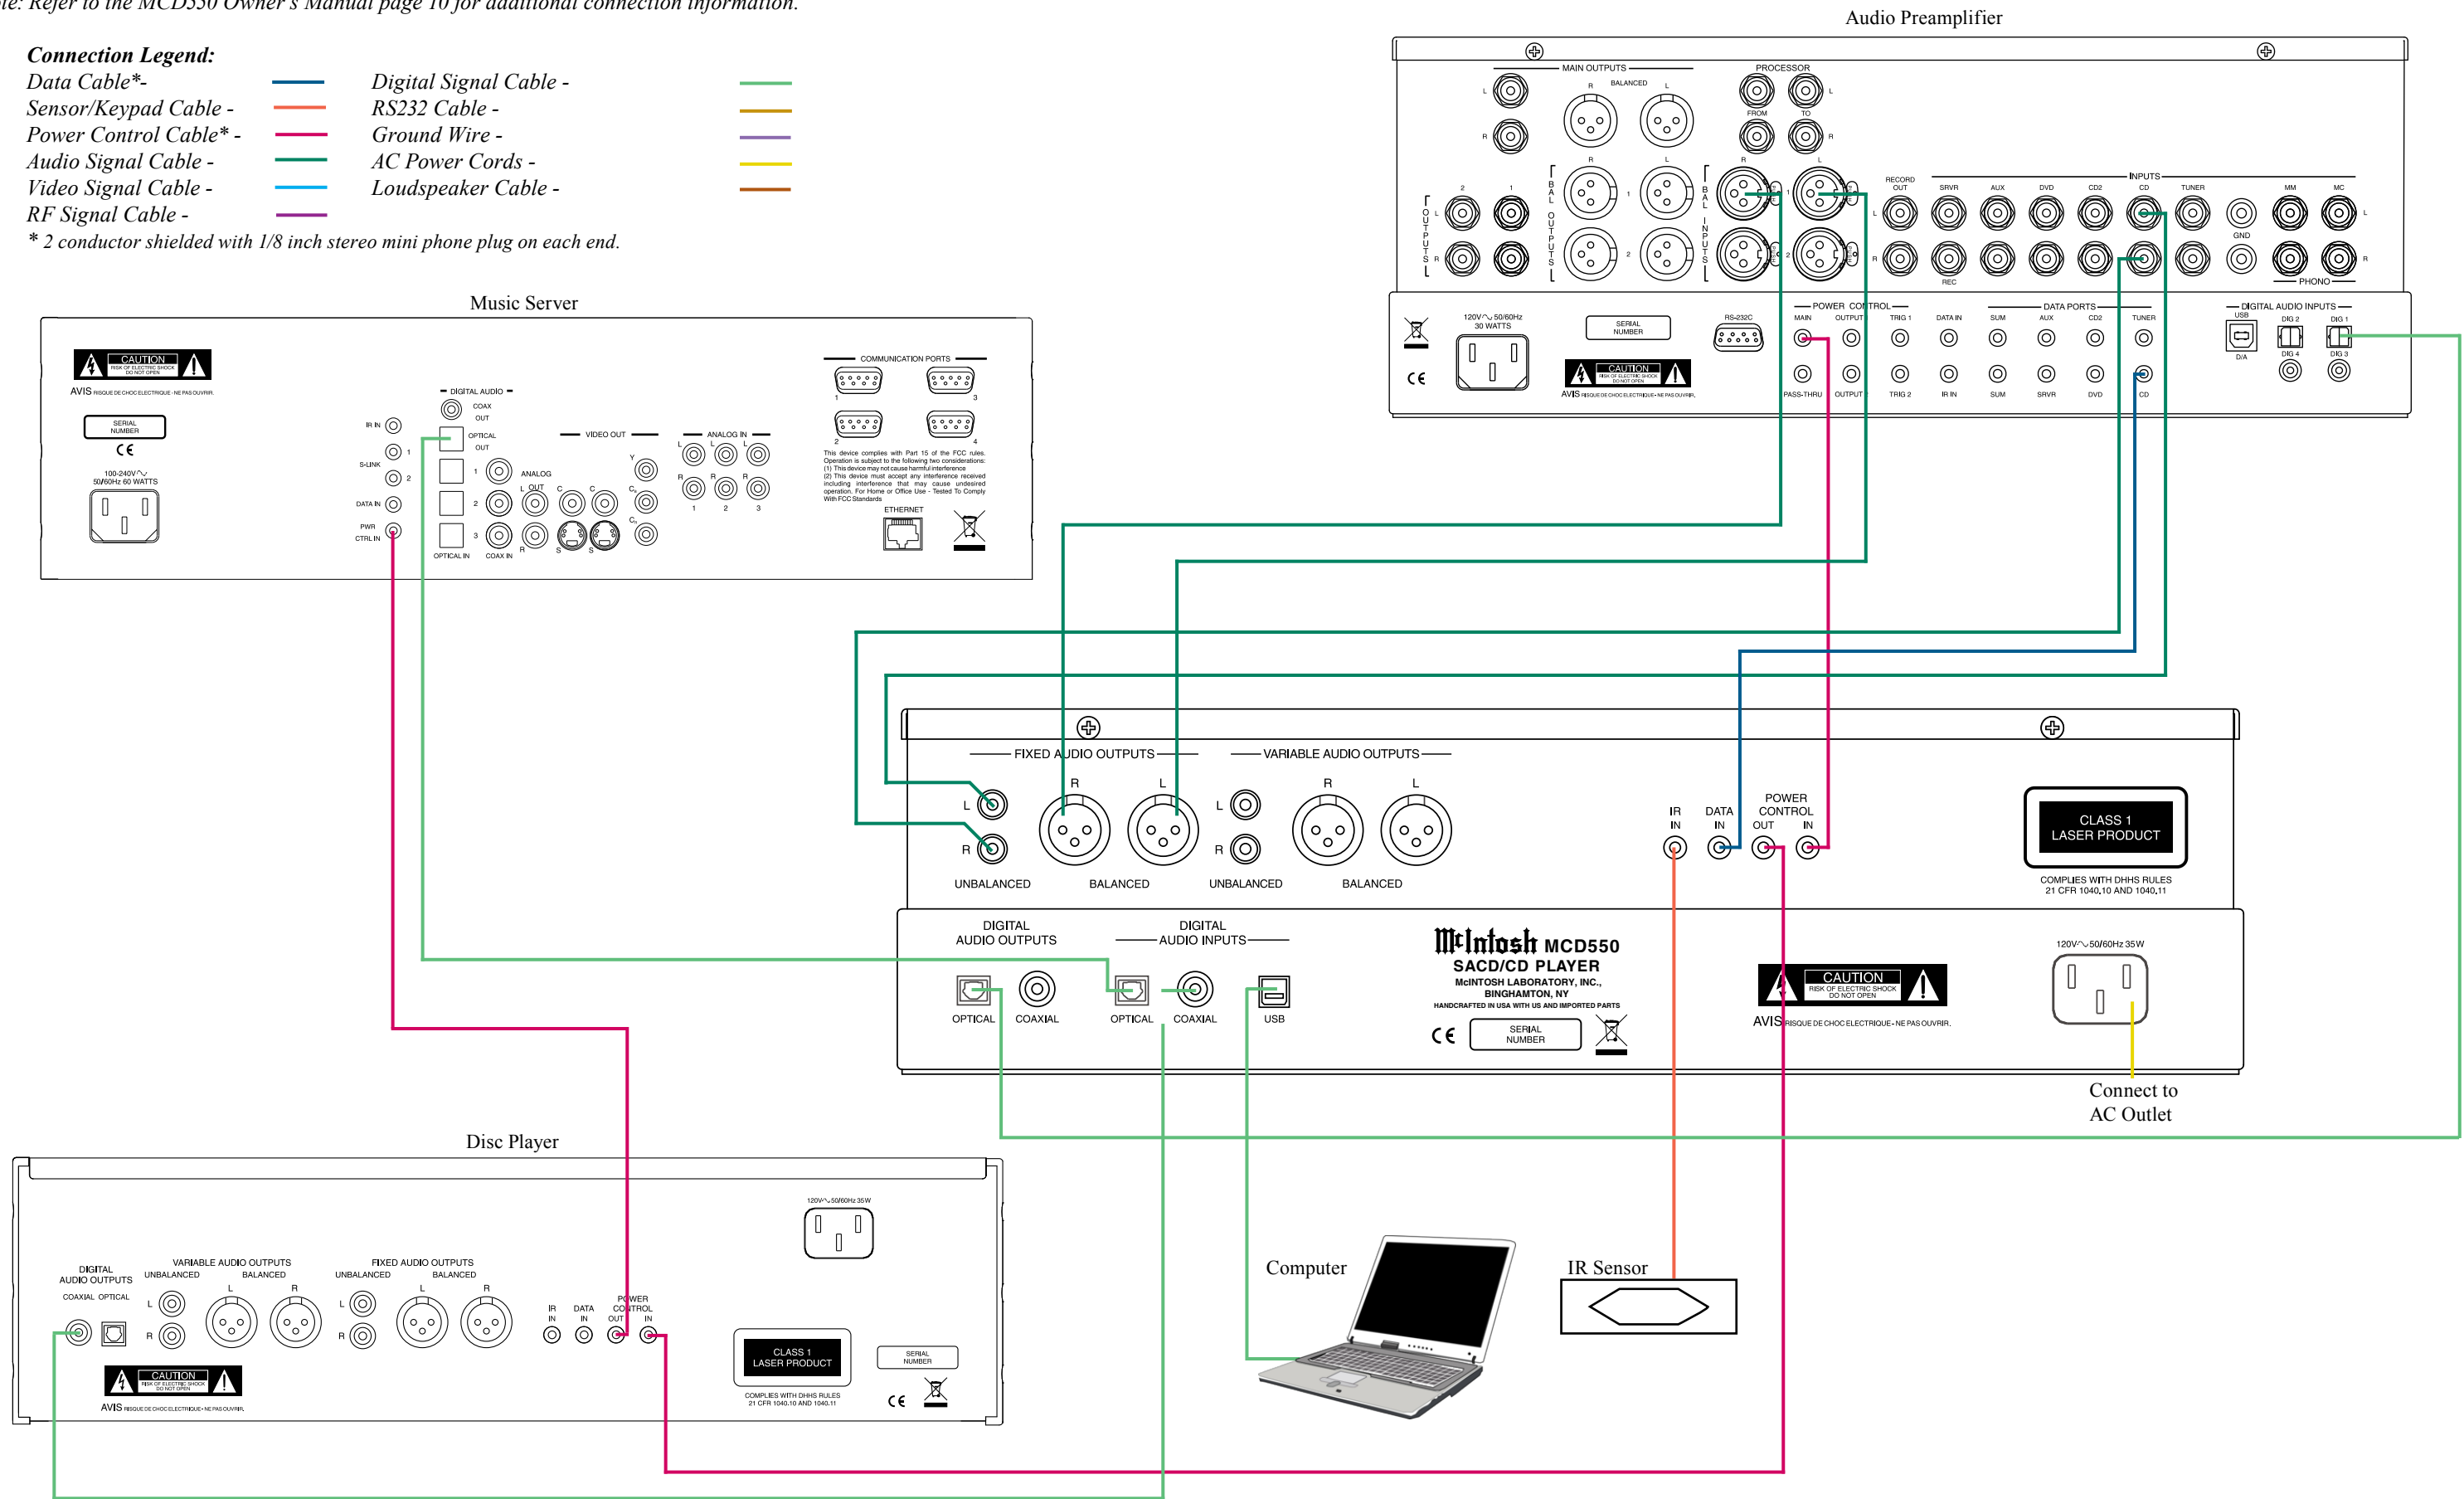

Note: Refer to the MCD550 Owner's Manual page 10 for additional connection information.

Connection Legend:

- Data Cable* - — Digital Signal Cable - —
- Sensor/Keypad Cable - — RS232 Cable - —
- Power Control Cable* - — Ground Wire - —
- Audio Signal Cable - — AC Power Cords - —
- Video Signal Cable - — Loudspeaker Cable - —
- RF Signal Cable - —

* 2 conductor shielded with 1/8 inch stereo mini phone plug on each end.

Note: Refer to the MCD550 Owner's Manual page 11 for additional connection information.

Connection Legend:

- Data Cable* - — Digital Signal Cable - —
- Sensor/Keypad Cable - — RS232 Cable - —
- Power Control Cable* - — Ground Wire - —
- Audio Signal Cable - — AC Power Cords - —
- Video Signal Cable - — Loudspeaker Cable - —
- RF Signal Cable - —

* 2 conductor shielded with 1/8 inch stereo mini phone plug on each end.