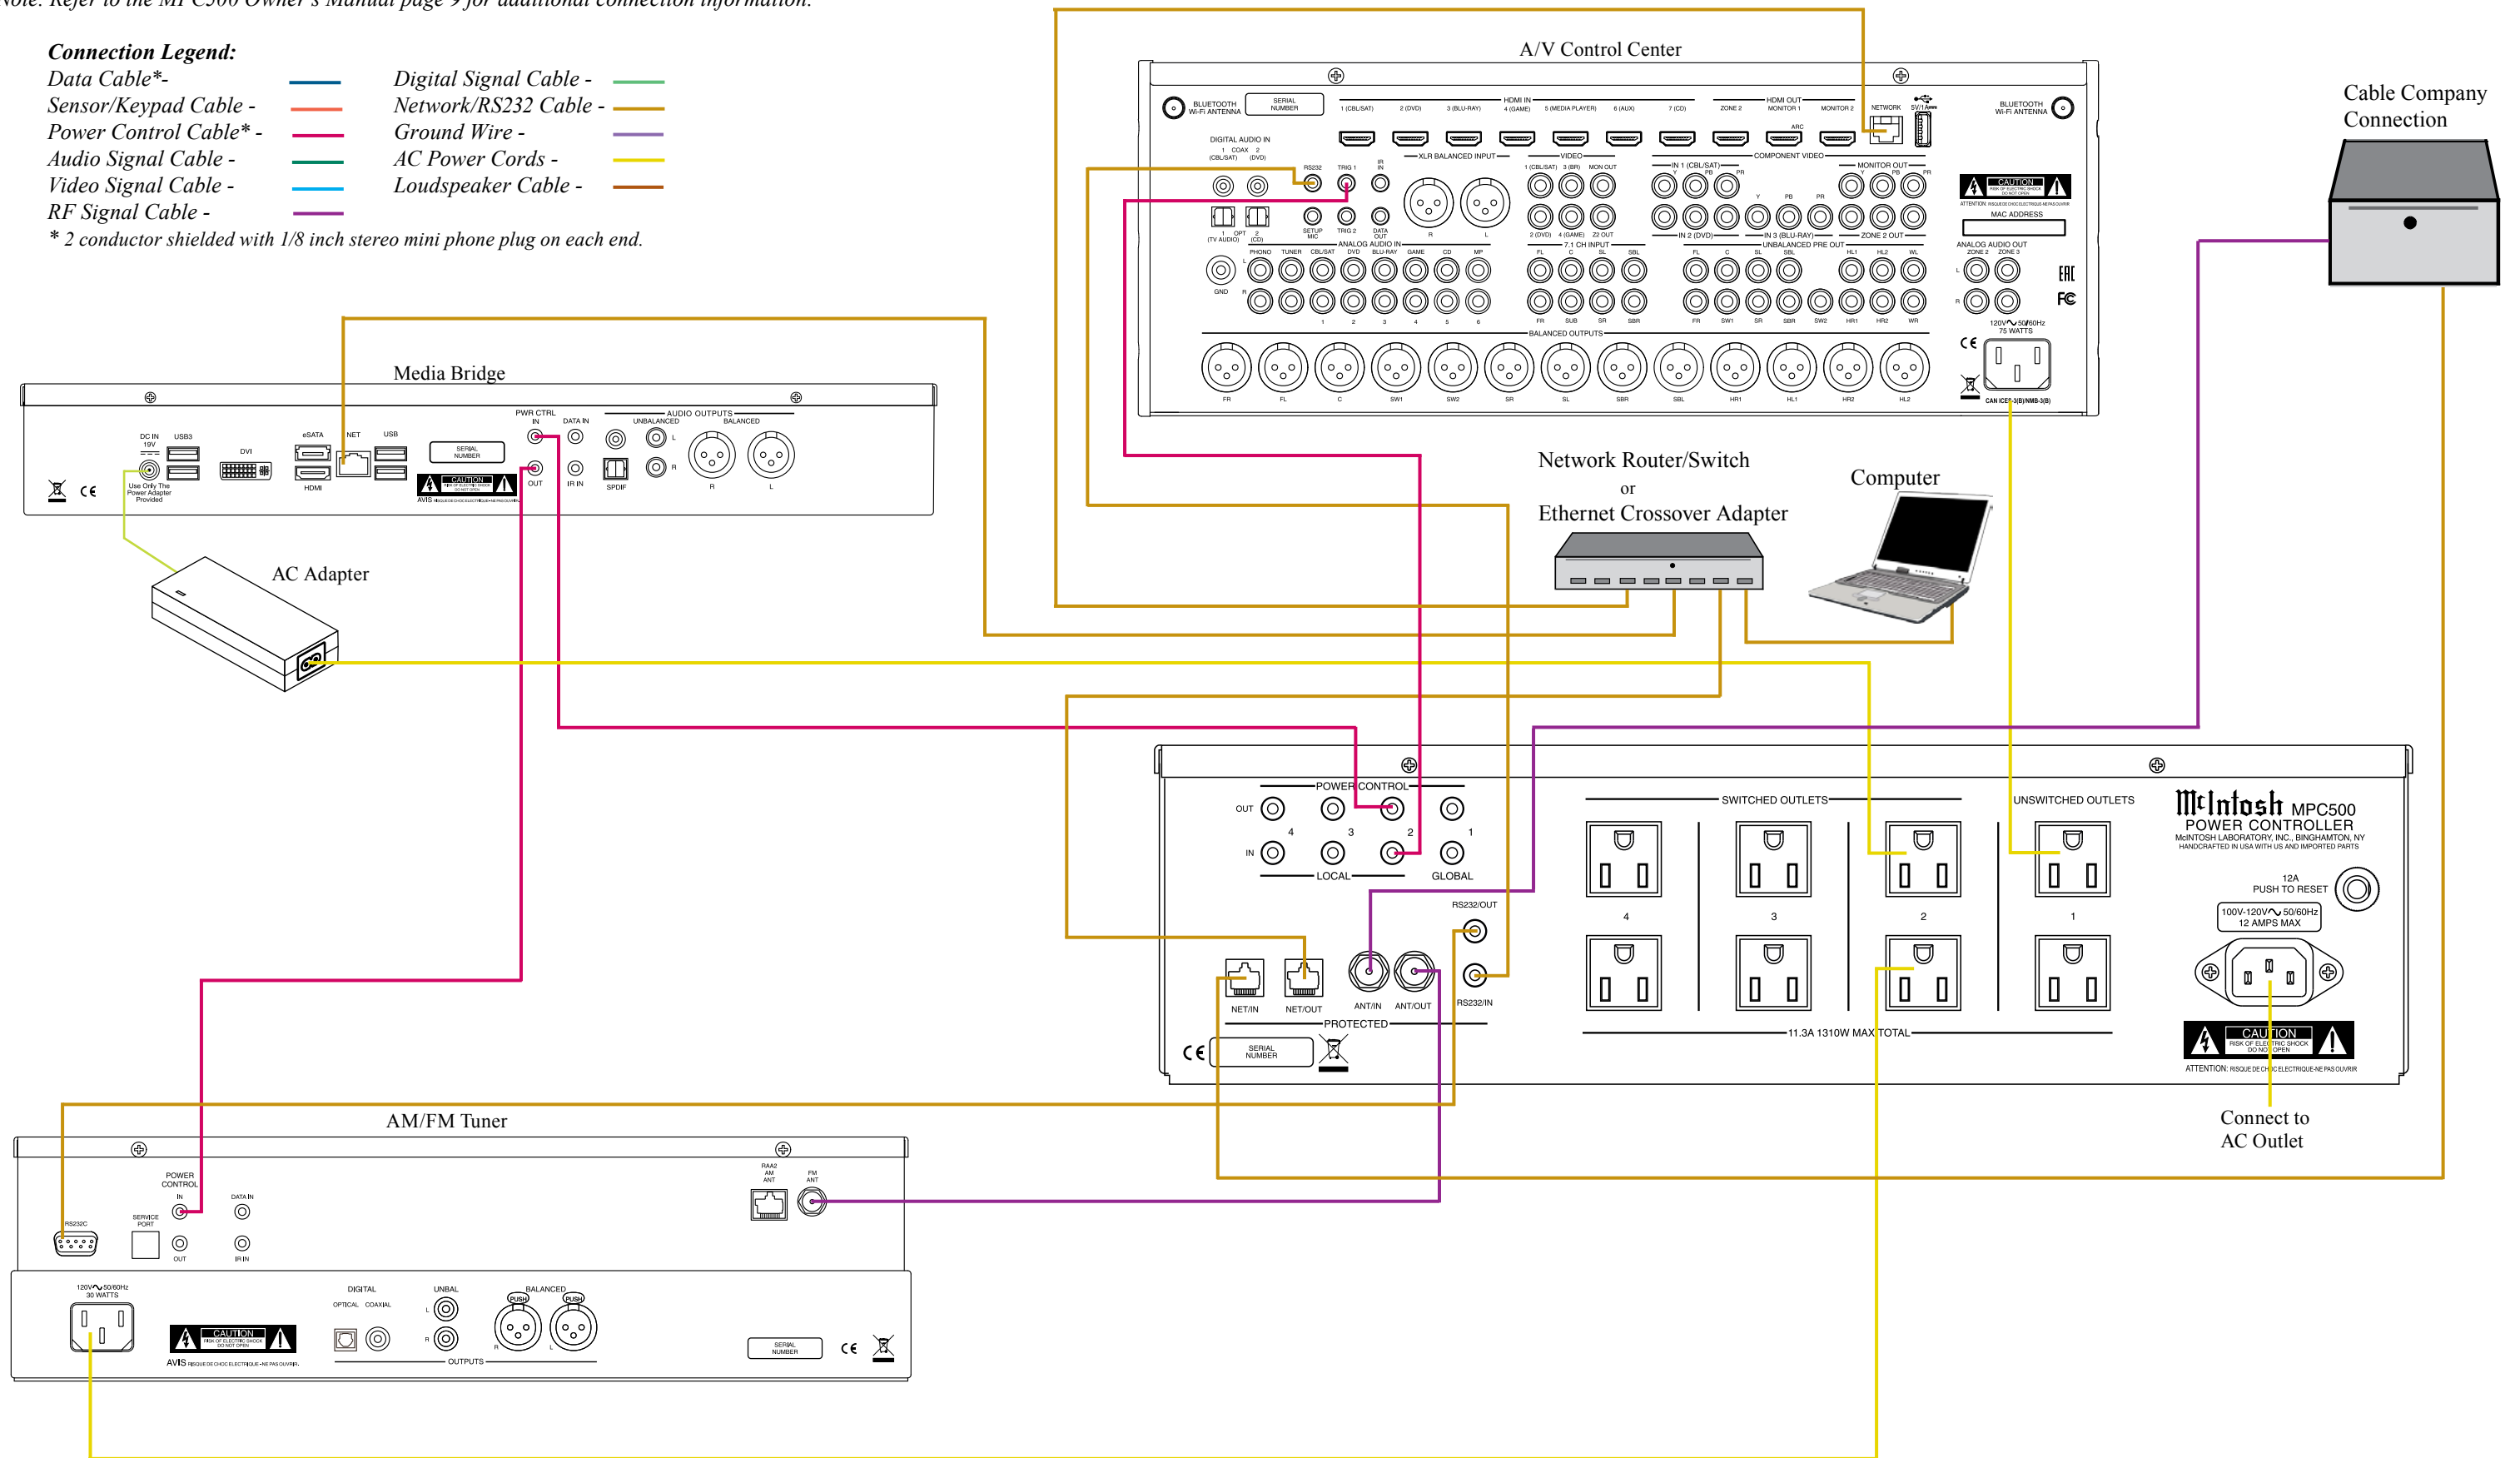

Note: Refer to the MPC500 Owner's Manual page 9 for additional connection information.

Connection Legend:

- Data Cable* - — Digital Signal Cable - —
 - Sensor/Keypad Cable - — Network/RS232 Cable - —
 - Power Control Cable* - — Ground Wire - —
 - Audio Signal Cable - — AC Power Cords - —
 - Video Signal Cable - — Loudspeaker Cable - —
 - RF Signal Cable - —
- * 2 conductor shielded with 1/8 inch stereo mini phone plug on each end.

Note: Refer to the MPC500 Owner's Manual page 11 for additional connection information.

Connection Legend:

- Data Cable* - — Digital Signal Cable - —
 - Sensor/Keypad Cable - — Network/RS232 Cable - —
 - Power Control Cable* - — Ground Wire - —
 - Audio Signal Cable - — AC Power Cords - —
 - Video Signal Cable - — Loudspeaker Cable - —
 - RF Signal Cable - —
- * 2 conductor shielded with 1/8 inch stereo mini phone plug on each end.