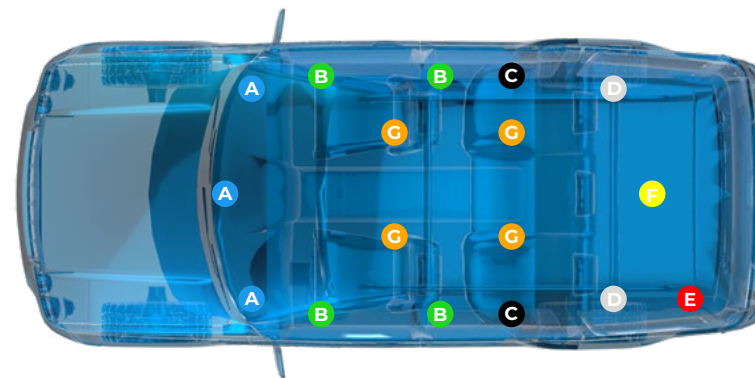

MCINTOSH MX1375 REFERENCE ENTERTAINMENT SYSTEM FOR 2022 GRAND WAGONEER

THE FIRST-EVER MCINTOSH AUTOMOTIVE REFERENCE SYSTEM

MCINTOSH ADVANTAGE

Audio tuning by McIntosh provides the experience of a live performance, guaranteeing long-term and fatigue-free listening satisfaction.

23 speakers—including one of the highest performing 12-inch subwoofers in the industry—in 16 optimal locations to create an immersive surround sound experience.

Up to 1375 Watts of clean, uninterrupted power delivered through a 24-channel amplifier.

Unique Adaptive 3D Surround Processing uses algorithms based on the music to produce the perfect, custom 3D sonic stage.

Power Guard® Technology for crystal clear audio at high output levels.

LD/HP® (Low Distortion/High Performance) speaker design maintains low distortion performance for clean, crisp sound at all output levels.

Advanced materials and technologies to make components lighter, yet stronger, so speakers deliver remarkable sonic reproduction.

The McIntosh MX1375 Reference Entertainment System is meticulously designed and engineered to create a truly immersive audio experience within the Grand Wagoneer and bring reference quality sound to the road.

AVAILABLE EXCLUSIVELY IN THE GRAND WAGONEER.

*This image is for illustration purposes only

- **A Front Dash Coaxial Speakers**
  Each with a 3.5" Midrange and a 1" Tweeter
- **B In-Door 6" x 9" Woofers**
- **C Rear In-Door Coaxial Speakers**
  Each with a 3.5" Midrange and a 1" Tweeter
- **D Rear Surround Sound Coaxial Speakers**
  Each with a 3.5" Midrange and a 1" Tweeter
- **E 12" Dual Voice Coil Subwoofer**
- **F 24-Channel Premium Amplifier**
- **G In-Ceiling 2" Speakers**